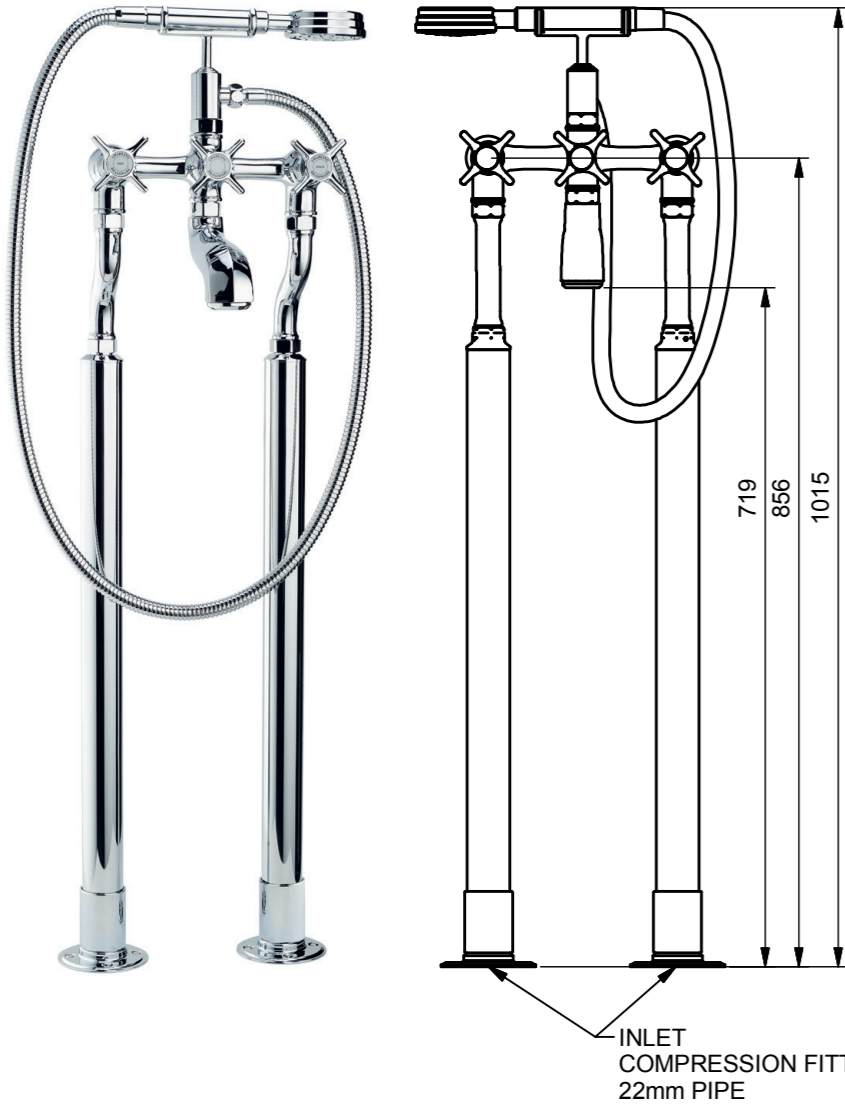

9840

Floor-Mounted Manual Bath/Shower Mixer

Models	
9840	White Glass Discs, Black Text <Hot> <Swadling> <Cold>
9843	Mother of Pearl Discs <H> <Blank> <C>
9846	Black Lip Pearl Discs <H> <Blank> <C>
9849	Black Glass Discs, White Text <Hot> <Swadling> <Cold>

9840

Plumbing Information

Inlets 22mm compression

Materials

Brass, Ceramic

Flow Rate Information

0.5 bar	30.30 L/min
1.0 bar	43.80 L/min
3.0 bar	66.20 L/min

9850

Wall-Mounted Manual Bath Filler

INLETS
COMPRESSION FITTING
22mm PIPE

Models	
9850	White Glass Discs, Black Text <Hot> <Cold>
9853	Mother of Pearl Discs <H> <C>
9856	Black Lip Pearl Discs <H> <C>
9859	Black Glass Discs, White Text <Hot> <Cold>

9850

Plumbing Information

Inlets 22mm compression

Materials

Brass, Ceramic

Flow Rate Information

0.5 bar	33.20 L/min
1.0 bar	46.30 L/min
3.0 bar	64.00 L/min