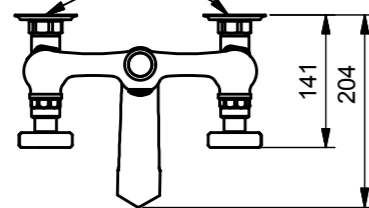

9840

Plumbing Information

Inlets 22mm compression

Materials

Brass, Ceramic

Flow Rate Information

0.5 bar	30.30 L/min
1.0 bar	43.80 L/min
3.0 bar	66.20 L/min

9850

Wall-Mounted Manual Bath Filler

INLETS
COMPRESSION FITTING
22mm PIPE

Models	
9850	White Glass Discs, Black Text <Hot> <Cold>
9853	Mother of Pearl Discs <H> <C>
9856	Black Lip Pearl Discs <H> <C>
9859	Black Glass Discs, White Text <Hot> <Cold>

9850

Plumbing Information

Inlets 22mm compression

Materials

Brass, Ceramic

Flow Rate Information

0.5 bar	33.20 L/min
1.0 bar	46.30 L/min
3.0 bar	64.00 L/min