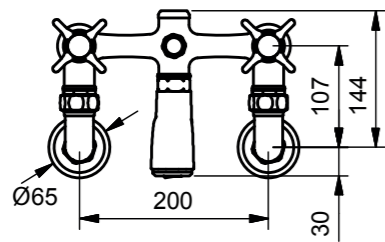

9840

Plumbing Information

Inlets 22mm compression

Materials

Brass, Ceramic

Flow Rate Information

0.5 bar	30.30 L/min
1.0 bar	43.80 L/min
3.0 bar	66.20 L/min

9850

Wall-Mounted Manual Bath Filler

INLETS
COMPRESSION FITTING
22mm PIPE

Models	
9850	White Glass Discs, Black Text <Hot> <Cold>
9853	Mother of Pearl Discs <H> <C>
9856	Black Lip Pearl Discs <H> <C>
9859	Black Glass Discs, White Text <Hot> <Cold>

9850

Plumbing Information

Inlets 22mm compression

Materials

Brass, Ceramic

Flow Rate Information

0.5 bar	33.20 L/min
1.0 bar	46.30 L/min
3.0 bar	64.00 L/min