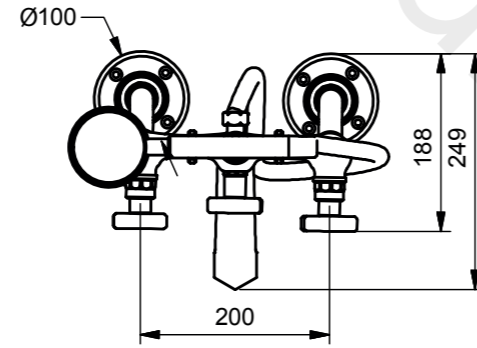

9840

Floor-Mounted Manual Bath/Shower Mixer

Models	
9840	White Glass Discs, Black Text <Hot> <Swadling> <Cold>
9843	Mother of Pearl Discs <H> <Blank> <C>
9846	Black Lip Pearl Discs <H> <Blank> <C>
9849	Black Glass Discs, White Text <Hot> <Swadling> <Cold>

9840

Plumbing Information

Inlets 22mm compression

Materials

Brass, Ceramic

Flow Rate Information

0.5 bar	30.30 L/min
1.0 bar	43.80 L/min
3.0 bar	66.20 L/min

9850

Wall-Mounted Manual Bath Filler

INLETS
COMPRESSION FITTING
22mm PIPE

Models	
9850	White Glass Discs, Black Text <Hot> <Cold>
9853	Mother of Pearl Discs <H> <C>
9856	Black Lip Pearl Discs <H> <C>
9859	Black Glass Discs, White Text <Hot> <Cold>

9850

Plumbing Information

Inlets 22mm compression

Materials

Brass, Ceramic

Flow Rate Information

0.5 bar	33.20 L/min
1.0 bar	46.30 L/min
3.0 bar	64.00 L/min