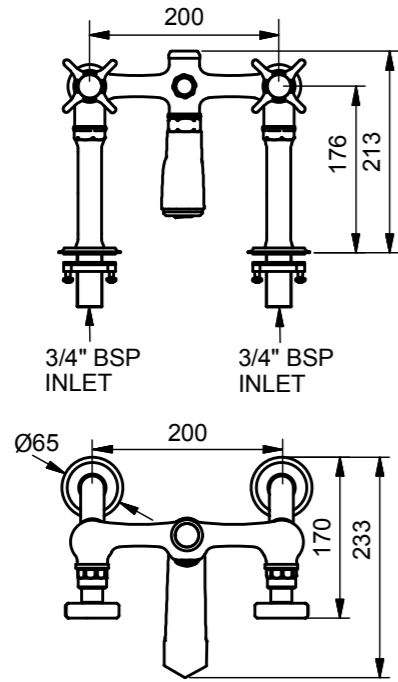

9860

Deck-Mounted Manual Bath Filler

Models	Plumbing Information	Materials
9860	White Glass Discs, Black Text <Hot> <Cold>	Brass, Ceramic
9863	Mother of Pearl Discs <H> <C>	
9866	Black Lip Pearl Discs <H> <C>	
9869	Black Glass Discs, White Text <Hot> <Cold>	

9860

Plumbing Information

Inlets 3/4 inch

Flow Rate Information

0.5 bar	30.30 L/min
1.0 bar	43.80 L/min
3.0 bar	62.00 L/min

9870

Floor-Mounted Manual Bath Filler

Models	Plumbing Information	Materials
9870	White Glass Discs, Black Text <Hot> <Cold>	Brass, Ceramic
9873	Mother of Pearl Discs <H> <C>	
9876	Black Lip Pearl Discs <H> <C>	
9879	Black Glass Discs, White Text <Hot> <Cold>	

9870

Plumbing Information

Inlets 22mm compression

Flow Rate Information

0.5 bar	30.30 L/min
1.0 bar	43.80 L/min
3.0 bar	66.20 L/min

INLET
COMPRESSION FITTING
22mm PIPE