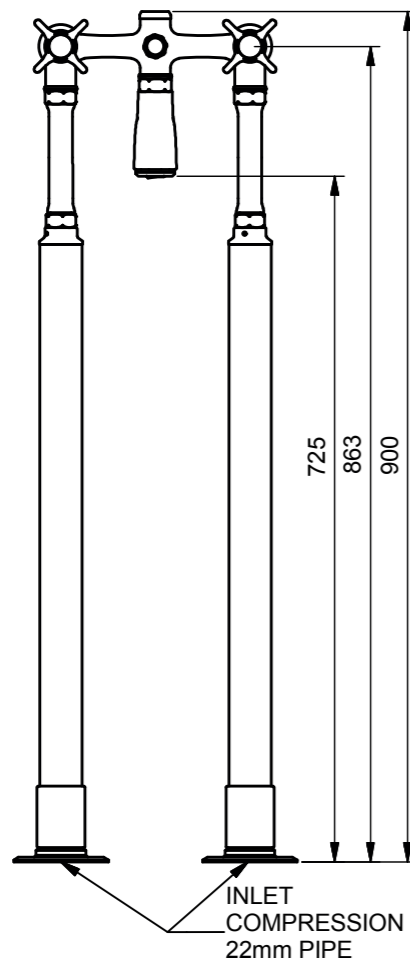

9860

Deck-Mounted Manual Bath Filler

Models	Plumbing Information	Materials
9860	White Glass Discs, Black Text <Hot> <Cold>	Brass, Ceramic
9863	Mother of Pearl Discs <H> <C>	
9866	Black Lip Pearl Discs <H> <C>	
9869	Black Glass Discs, White Text <Hot> <Cold>	

9860

Plumbing Information

Inlets 3/4 inch

Flow Rate Information

0.5 bar	30.30 L/min
1.0 bar	43.80 L/min
3.0 bar	62.00 L/min

9870

Floor-Mounted Manual Bath Filler

Models	Plumbing Information	Materials
9870	White Glass Discs, Black Text <Hot> <Cold>	Brass, Ceramic
9873	Mother of Pearl Discs <H> <C>	
9876	Black Lip Pearl Discs <H> <C>	
9879	Black Glass Discs, White Text <Hot> <Cold>	

9870

Plumbing Information

Inlets 22mm compression

Flow Rate Information

0.5 bar	30.30 L/min
1.0 bar	43.80 L/min
3.0 bar	66.20 L/min

INLET
COMPRESSION FITTING
22mm PIPE