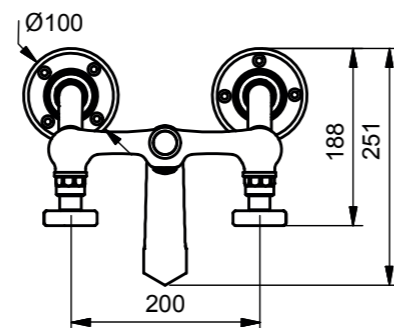

9860

Deck-Mounted Manual Bath Filler

Models	Plumbing Information	Materials
9860	White Glass Discs, Black Text <Hot> <Cold>	Brass, Ceramic
9863	Mother of Pearl Discs <H> <C>	
9866	Black Lip Pearl Discs <H> <C>	
9869	Black Glass Discs, White Text <Hot> <Cold>	

9860

Plumbing Information

Inlets 3/4 inch

Flow Rate Information

0.5 bar	30.30 L/min
1.0 bar	43.80 L/min
3.0 bar	62.00 L/min

9870

Floor-Mounted Manual Bath Filler

Models	Plumbing Information	Materials
9870	White Glass Discs, Black Text <Hot> <Cold>	Brass, Ceramic
9873	Mother of Pearl Discs <H> <C>	
9876	Black Lip Pearl Discs <H> <C>	
9879	Black Glass Discs, White Text <Hot> <Cold>	

9870

Plumbing Information

Inlets 22mm compression

Flow Rate Information

0.5 bar	30.30 L/min
1.0 bar	43.80 L/min
3.0 bar	66.20 L/min

INLET
COMPRESSION FITTING
22mm PIPE