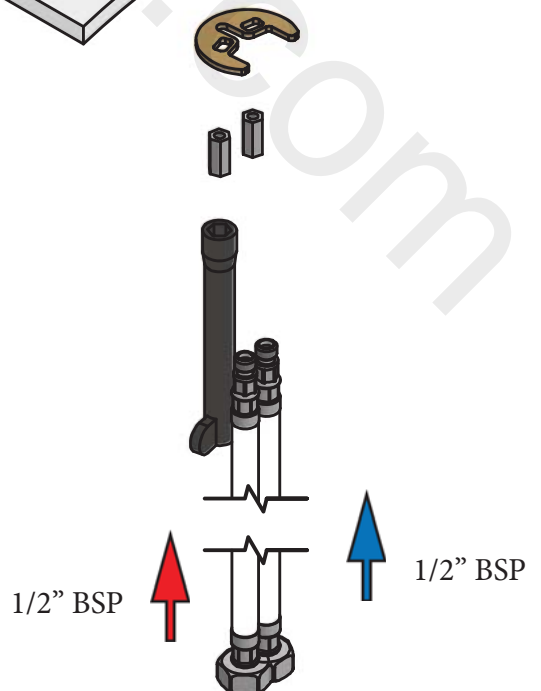

INSTALLATION