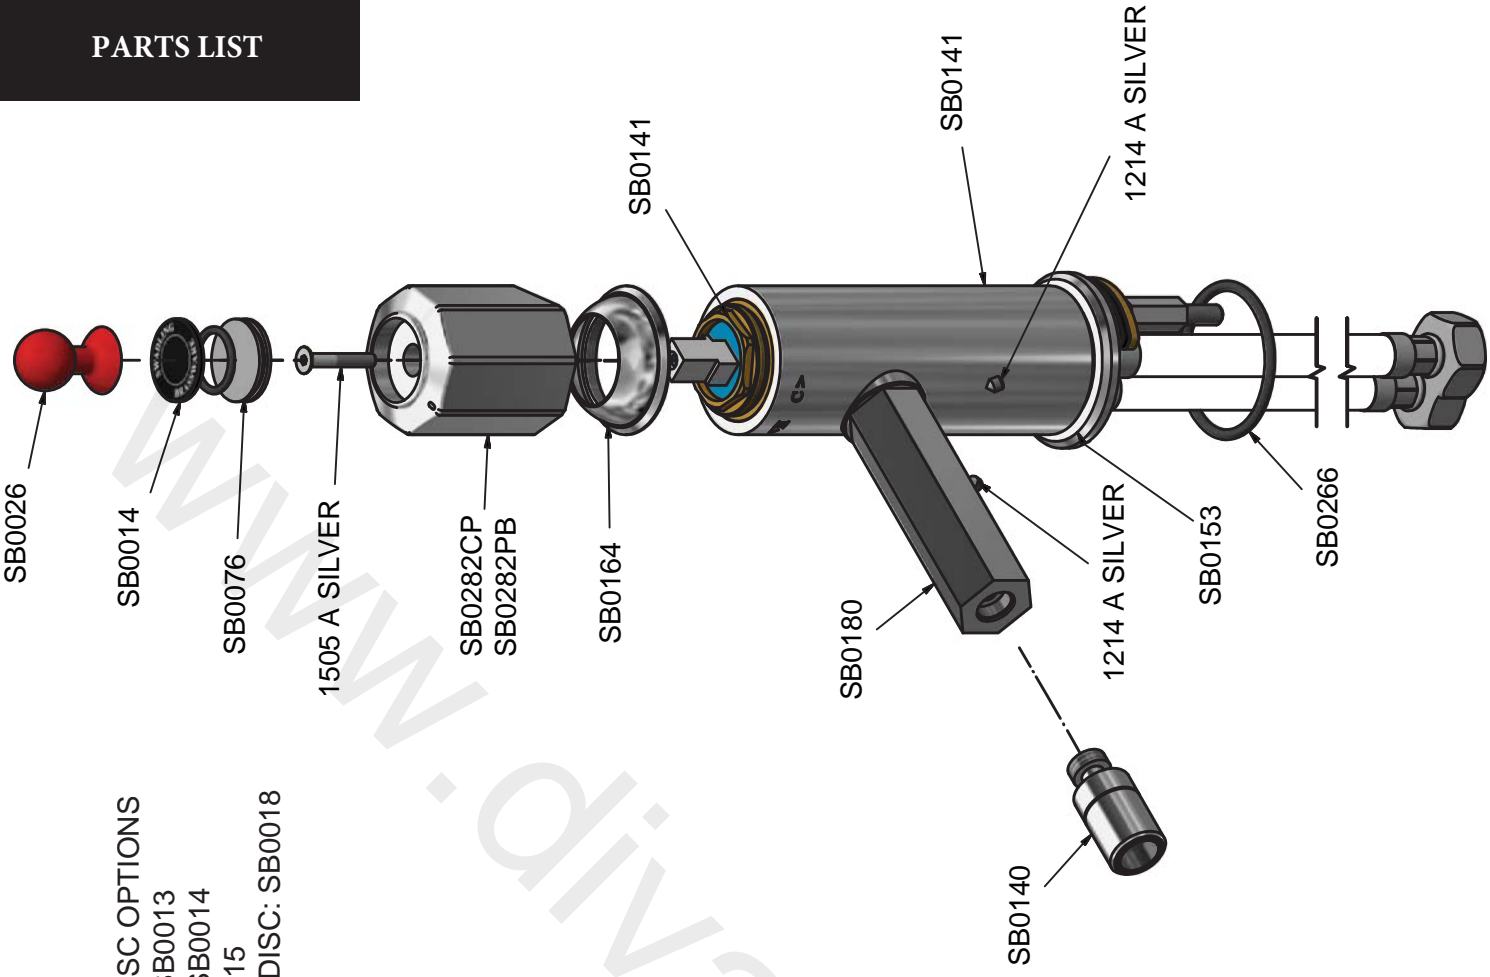

PARTS LIST

ALTERNATIVE DISC OPTIONS
WHITE GLASS: SB0013
BLACK GLASS: SB0014
MOP DISC: SB0015
BLACK LIP MOP DISC: SB0018