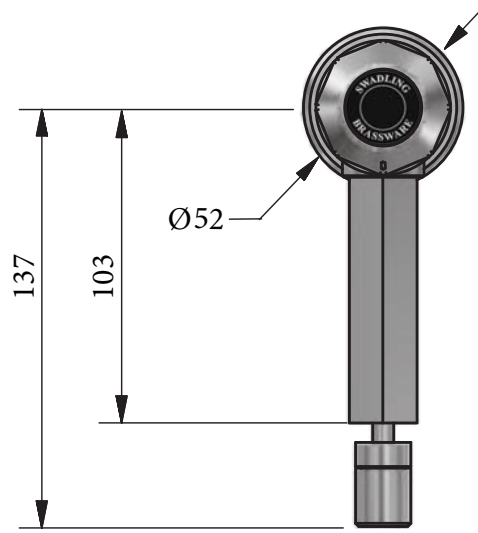

### Illustrious Mono / Mono Bidet Tap Installation Instructions

9920  
9923  
9926  
9929

White Glass  
Mother of Pearl  
Black Lip Pearl  
Black Glass

9930  
9933  
9936  
9939

Before disposing of the carton and commencing installation, please check all parts against the parts list on back page. Please contact us immediately if any parts are missing or damaged.

# DIMENSIONS

Mono Tap

Mono Bidet Tap

Hot/Cold Hose

Hot/Cold Hose