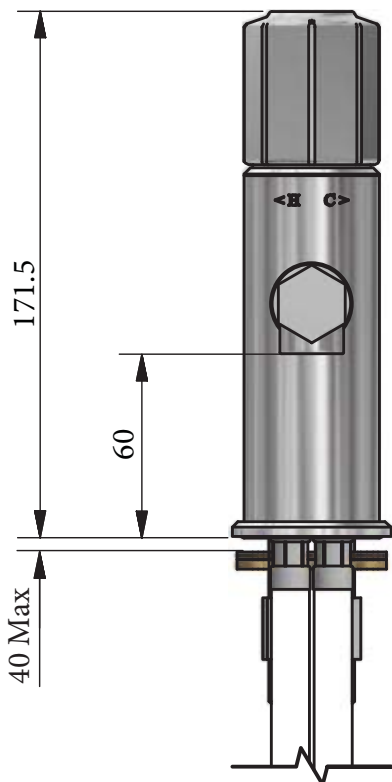

### Illustrious Mono / Mono Bidet Tap Installation Instructions

9920  
9923  
9926  
9929

White Glass  
Mother of Pearl  
Black Lip Pearl  
Black Glass

9930  
9933  
9936  
9939

Before disposing of the carton and commencing installation, please check all parts against the parts list on back page. Please contact us immediately if any parts are missing or damaged.

# DIMENSIONS

Mono Tap

Mono Bidet Tap

Hot/Cold Hose

Hot/Cold Hose