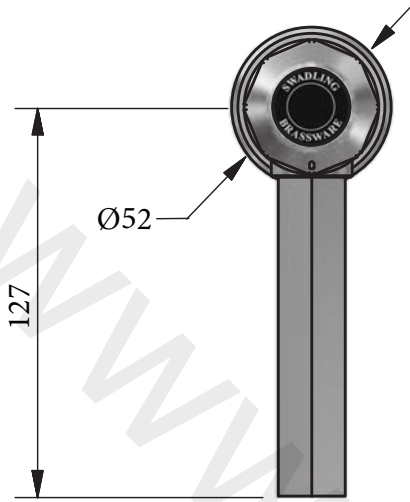

### Illustrious Mono / Mono Bidet Tap Installation Instructions

9920  
9923  
9926  
9929

White Glass  
Mother of Pearl  
Black Lip Pearl  
Black Glass

9930  
9933  
9936  
9939

Before disposing of the carton and commencing installation, please check all parts against the parts list on back page. Please contact us immediately if any parts are missing or damaged.

# DIMENSIONS

Mono Tap

Mono Bidet Tap

Hot/Cold Hose

Hot/Cold Hose