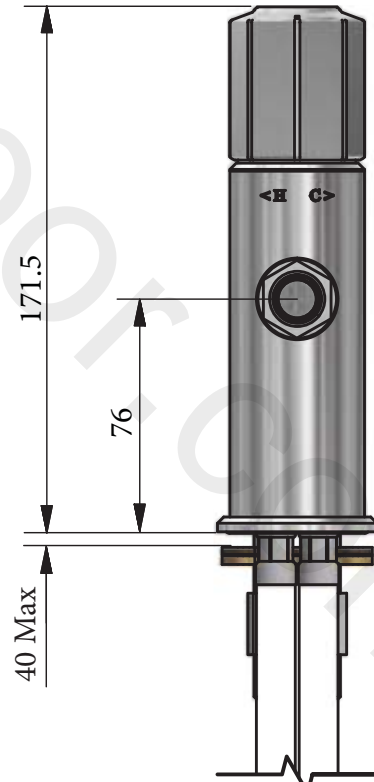

# DIMENSIONS

Mono Tap

Mono Bidet Tap

Hot/Cold Hose

Hot/Cold Hose