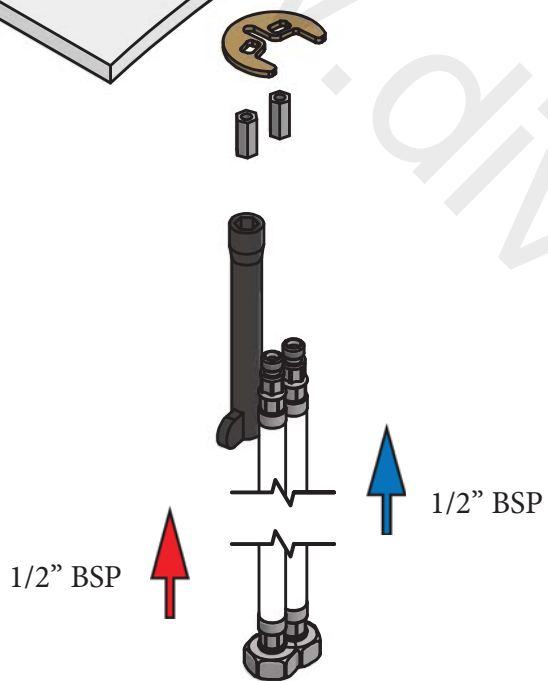

INSTALLATION