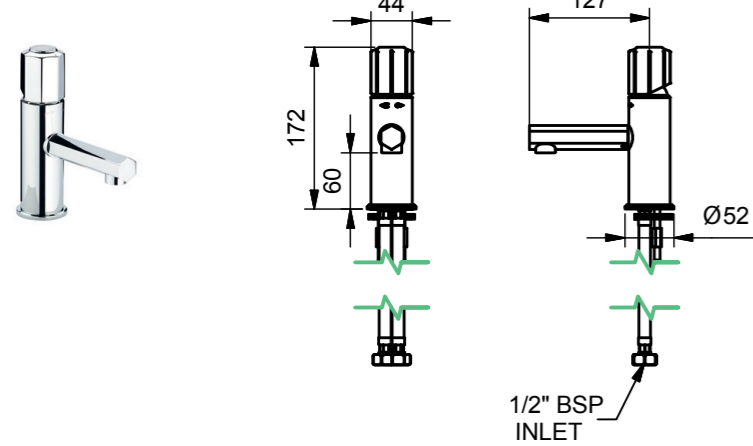

9690, 9710

Wall-Mounted Basin Mixer with Manifold

Models		Plumbing Information	Materials
9690, 9710	White Glass Discs, Black Text <Hot> <Cold>	Inlets 1/2 inch Basin mixer manifold can be delivered separately in advance of controls and spout. Surcharge may apply *With restricted flow aerator as standard, for full flow aerator please specify 'with SB0287' on order	Brass, Ceramic.
9693, 9713	Mother of Pearl Discs <H> <C>		
9696, 9716	Black Lip Pearl Discs <H> <C>		
9699, 9719	Black Glass Discs, White Text <Hot> <Cold>		

Flow Rate Information*	
0.5 bar	2.40 L/min
1.0 bar	4.30 L/min
3.0 bar	5.50 L/min

9920

Mono Basin Mixer

Models		Plumbing Information	Materials
9920	White Glass Disc, Black Text, Engraved <H C>	Inlets 1/2 inch *With restricted flow aerator as standard, for full flow aerator on 9920 please specify 'with SB0293' on order	Brass, Ceramic
9923	Mother of Pearl Disc, Engraved <H C>		
9926	Black Lip Pearl Disc, Engraved <H C>		
9929	Black Glass Disc, White Text, Engraved <H C>		

Flow Rate Information*	
0.5 bar	3.40 L/min
1.0 bar	4.70 L/min
3.0 bar	5.50 L/min

*For 9920

9930

Mono Bidet Mixer

Models		Plumbing Information	Materials
9930	White Glass Disc, Black Text, Engraved <H C>	Inlets 1/2 inch *With restricted flow aerator as standard	Brass, Ceramic
9933	Mother of Pearl Disc, Engraved <H C>		
9936	Black Lip Pearl Disc, Engraved <H C>		
9939	Black Glass Disc, White Text, Engraved <H C>		