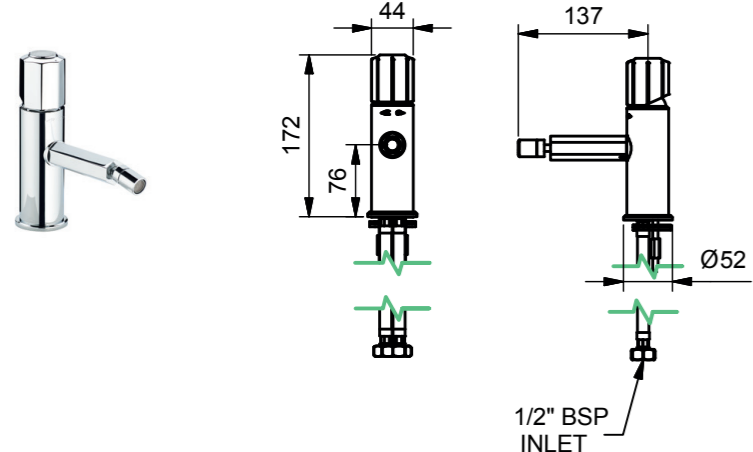

9690, 9710

Wall-Mounted Basin Mixer with Manifold

Models		Plumbing Information	Materials
9690, 9710	White Glass Discs, Black Text <Hot> <Cold>	Inlets 1/2 inch Basin mixer manifold can be delivered separately in advance of controls and spout. Surcharge may apply *With restricted flow aerator as standard, for full flow aerator please specify 'with SB0287' on order	Brass, Ceramic.
9693, 9713	Mother of Pearl Discs <H> <C>		
9696, 9716	Black Lip Pearl Discs <H> <C>		
9699, 9719	Black Glass Discs, White Text <Hot> <Cold>		

Flow Rate Information*	
0.5 bar	2.40 L/min
1.0 bar	4.30 L/min
3.0 bar	5.50 L/min

9920

Mono Basin Mixer

Models		Plumbing Information	Materials
9920	White Glass Disc, Black Text, Engraved <H C>	Inlets 1/2 inch *With restricted flow aerator as standard, for full flow aerator on 9920 please specify 'with SB0293' on order	Brass, Ceramic
9923	Mother of Pearl Disc, Engraved <H C>		
9926	Black Lip Pearl Disc, Engraved <H C>		
9929	Black Glass Disc, White Text, Engraved <H C>		

Flow Rate Information*	
0.5 bar	3.40 L/min
1.0 bar	4.70 L/min
3.0 bar	5.50 L/min

*For 9920

9930

Mono Bidet Mixer

Models		Plumbing Information	Materials
9930	White Glass Disc, Black Text, Engraved <H C>	Inlets 1/2 inch *With restricted flow aerator as standard	Brass, Ceramic
9933	Mother of Pearl Disc, Engraved <H C>		
9936	Black Lip Pearl Disc, Engraved <H C>		
9939	Black Glass Disc, White Text, Engraved <H C>		