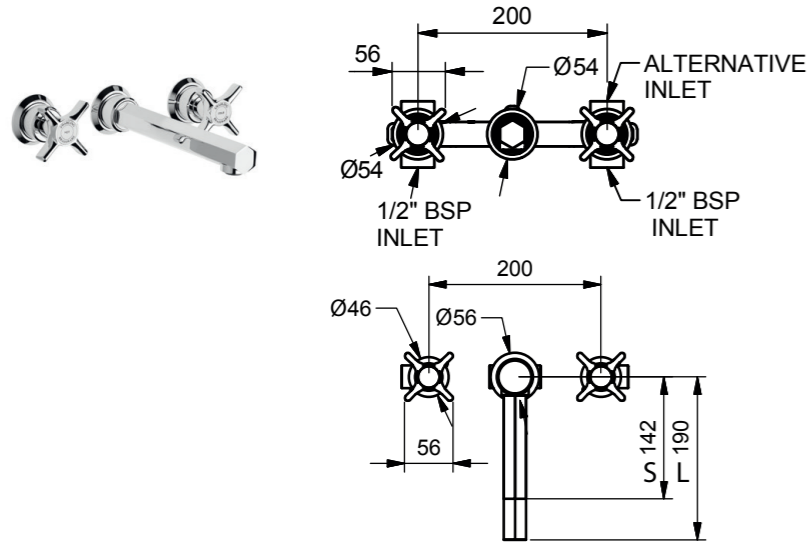

9690, 9710

Wall-Mounted Basin Mixer with Manifold

Models		Plumbing Information	Materials
9690, 9710	White Glass Discs, Black Text <Hot> <Cold>	Inlets 1/2 inch Basin mixer manifold can be delivered separately in advance of controls and spout. Surcharge may apply *With restricted flow aerator as standard, for full flow aerator please specify 'with SB0287' on order	Brass, Ceramic.
9693, 9713	Mother of Pearl Discs <H> <C>		
9696, 9716	Black Lip Pearl Discs <H> <C>		
9699, 9719	Black Glass Discs, White Text <Hot> <Cold>		

Flow Rate Information*	
0.5 bar	2.40 L/min
1.0 bar	4.30 L/min
3.0 bar	5.50 L/min

9920

Mono Basin Mixer

Models		Plumbing Information	Materials
9920	White Glass Disc, Black Text, Engraved <H C>	Inlets 1/2 inch *With restricted flow aerator as standard, for full flow aerator on 9920 please specify 'with SB0293' on order	Brass, Ceramic
9923	Mother of Pearl Disc, Engraved <H C>		
9926	Black Lip Pearl Disc, Engraved <H C>		
9929	Black Glass Disc, White Text, Engraved <H C>		

Flow Rate Information*	
0.5 bar	3.40 L/min
1.0 bar	4.70 L/min
3.0 bar	5.50 L/min

*For 9920

9930

Mono Bidet Mixer

Models		Plumbing Information	Materials
9930	White Glass Disc, Black Text, Engraved <H C>	Inlets 1/2 inch *With restricted flow aerator as standard	Brass, Ceramic
9933	Mother of Pearl Disc, Engraved <H C>		
9936	Black Lip Pearl Disc, Engraved <H C>		
9939	Black Glass Disc, White Text, Engraved <H C>		