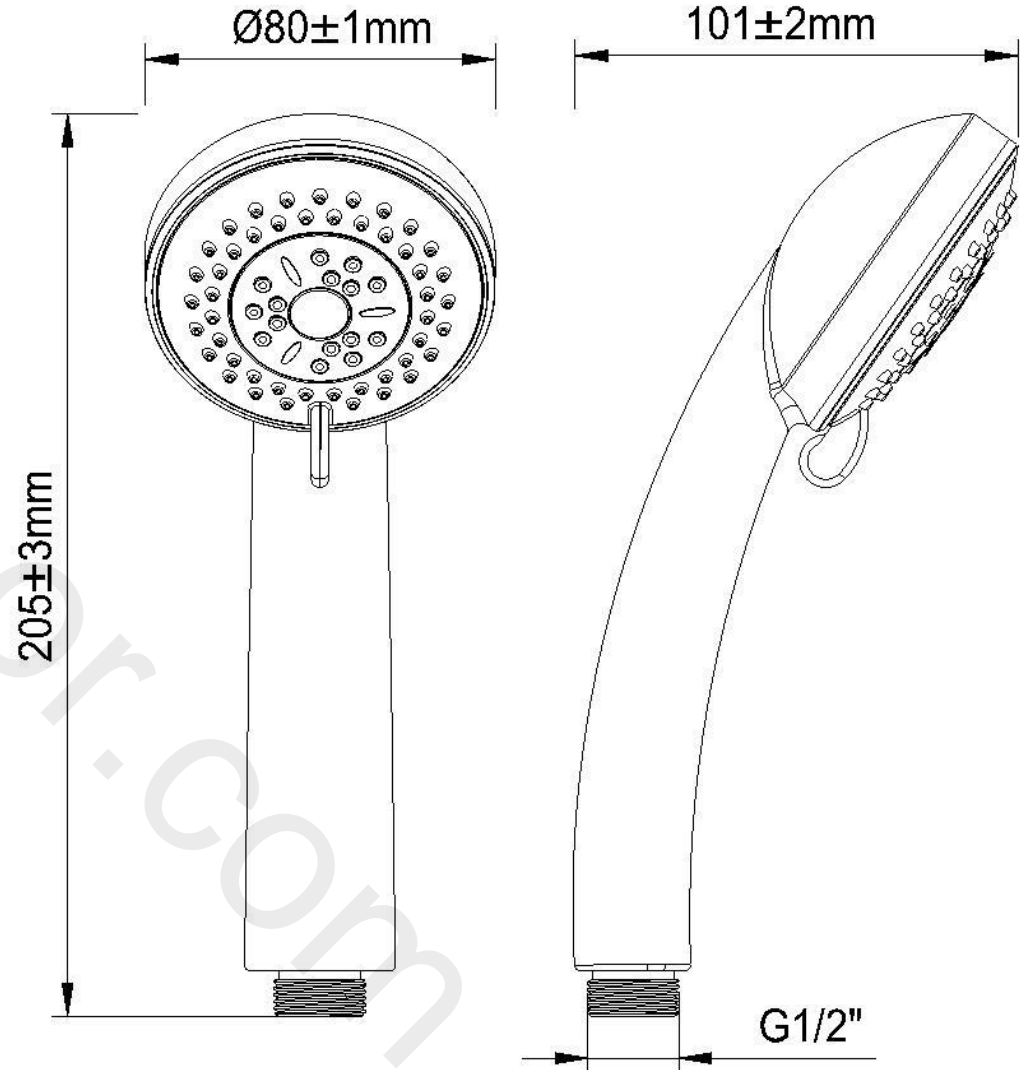

Product data sheet

Exclusive to Wolseley

Dimensions (mm)

Multi function handset
Product code – A05046