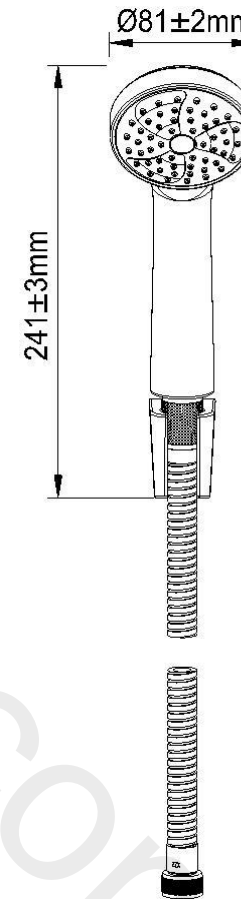

Product data sheet

Exclusive to Wolsley

Disc ERD Bar Valve Shower with Fixed Head and Diverter

Dimensions (mm)

Product code – A05033

Performance

Flow rates (litres per minute)					
System pressure (Bar)	0.5	1	2	3	5
Overhead shower (mixed)	4.5	7.1	10.7	13.2	17.2
Handheld shower (mixed)	4.3	6.4	9.4	12	15.9

Exclusive to Wolseley

Shower Kit

Product code – A05050

Dimensions (mm)

Handset and Wall Bracket

Product code – A05051

Dimensions (mm)

* One datasheet required without WRAS logo and one with

Product data sheet

Exclusive to Wolseley

Square Shower Arm

Product code – A05035

Dimensions (mm)

Product data sheet

Exclusive to Wolseley

Round Shower Head

Product code – A05036

Dimensions (mm)

$\text{Ø}200\pm 3\text{mm}$

G1/2"

$56\pm 1\text{mm}$

Product data sheet

Exclusive to Wolseley

Square Shower Head
Product code – A05037