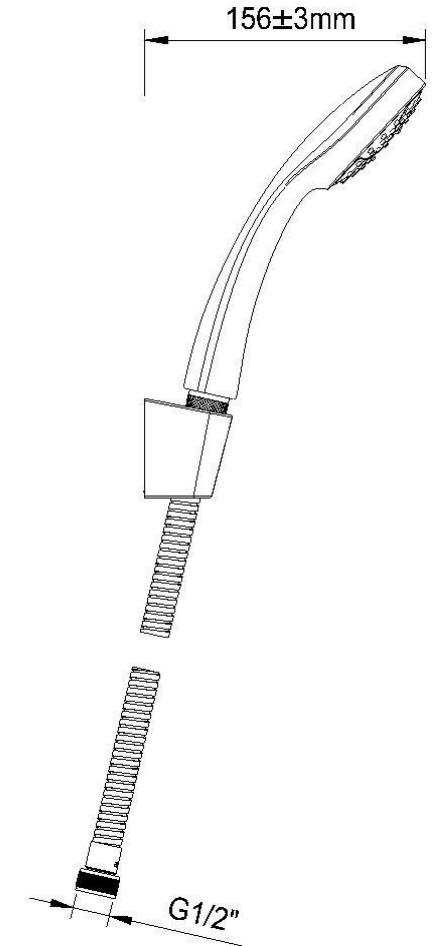

Exclusive to Wolseley

Shower Kit

Product code – A05050

Dimensions (mm)

Handset and Wall Bracket

Product code – A05051

Dimensions (mm)

* One datasheet required without WRAS logo and one with

Product data sheet

Exclusive to Wolseley

Fixed Head

Product code – A05058

Dimensions (mm)

* One datasheet required without WRAS logo and one with

Product data sheet

Exclusive to Wolseley

Product data sheet

Exclusive to Wolseley

Square Shower Arm

Product code – A05035

Dimensions (mm)

Product data sheet

Exclusive to Wolseley

Round Shower Head

Product code – A05036

Dimensions (mm)

$\text{Ø}200\pm 3\text{mm}$

G1/2"

$56\pm 1\text{mm}$

Product data sheet

Exclusive to Wolseley

Square Shower Head
Product code – A05037