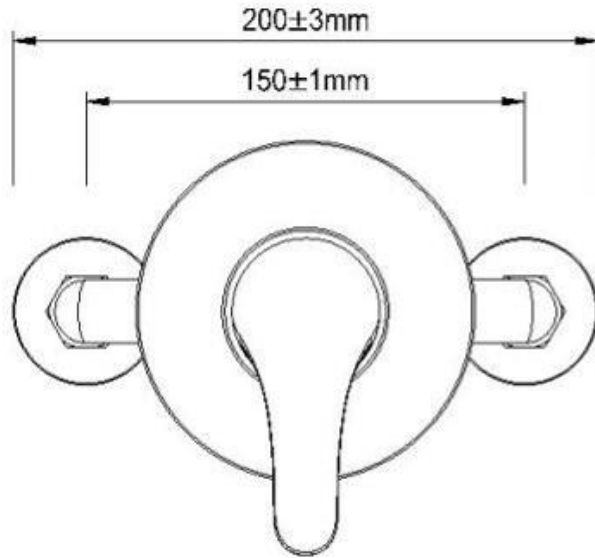

Product data sheet

Exclusive to Wolseley

Concealed Concentric
Thermostatic Shower Valve

Product code – A05041

Dimensions (mm)

* One datasheet required without WRAS logo and one with

Performance

Flow rates (litres per minute)								
System pressure (Bar)	0.2	0.3	0.4	0.5	1	2	3	5
Open outlet (mixed)	8.0	9.6	11.0	12.3	17.1	24.8	30.4	39.2

Product data sheet

Exclusive to Wolseley

Concealed Thermostatic Shower Valve

Product code – A05042

Dimensions (mm)

Performance

Flow rates (litres per minute)								
System pressure (Bar)	0.2	0.3	0.4	0.5	1	2	3	5
Open outlet (mixed)	8.4	10.4	12.0	13.2	19.6	28.0	34.2	44.6

Dimensions (mm)

Performance

Flow rates (litres per minute)					
System pressure (Bar)	0.5	1	2	3	5
Open outlet (mixed)	11.5	16.5	23.4	28.4	36.7

Product data sheet

Exclusive to Wolseley

1.5m stainless steel shower hose – chrome plated

Product code – A05052

Dimensions (mm)

Product data sheet

Exclusive to Wolseley

1.75m stainless steel shower hose – chrome plated

Product code – A05053

Dimensions (mm)

Product data sheet