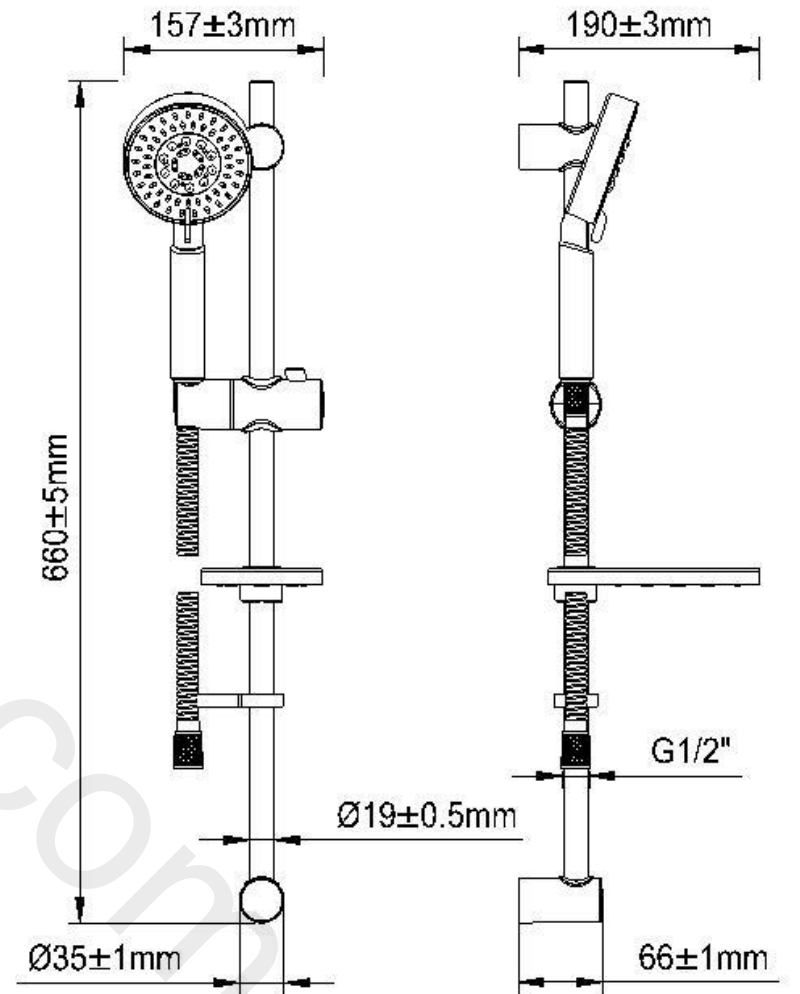

Product data sheet

Exclusive to Wolseley

Shower Kit

Product code – A05050

Dimensions (mm)