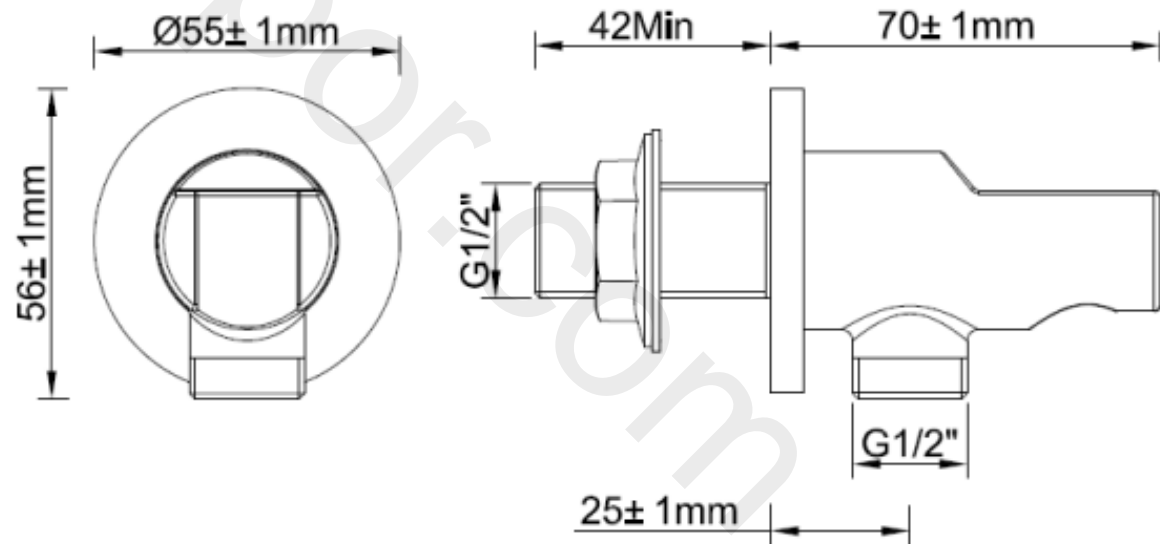

Fixed Head and Arm

Product code – A05059

Dimensions (mm)

* One datasheet required without WRAS logo and one with

Product data sheet

Exclusive to Wolseley

Round Shower Arm
Product code – A05034

Dimensions (mm)

Product data sheet

Exclusive to Wolseley

Square Shower Arm

Product code – A05035

Dimensions (mm)

Product data sheet

Exclusive to Wolseley

Round Shower Head

Product code – A05036

Dimensions (mm)

$\text{Ø}200\pm 3\text{mm}$

G1/2"

$56\pm 1\text{mm}$

Product data sheet

Exclusive to Wolseley

Square Shower Head
Product code – A05037

Dimensions (mm)

Product data sheet

Exclusive to Wolseley

Round Wall Outlet

Product code – A05055

Dimensions (mm)

Product data sheet

Exclusive to Wolseley