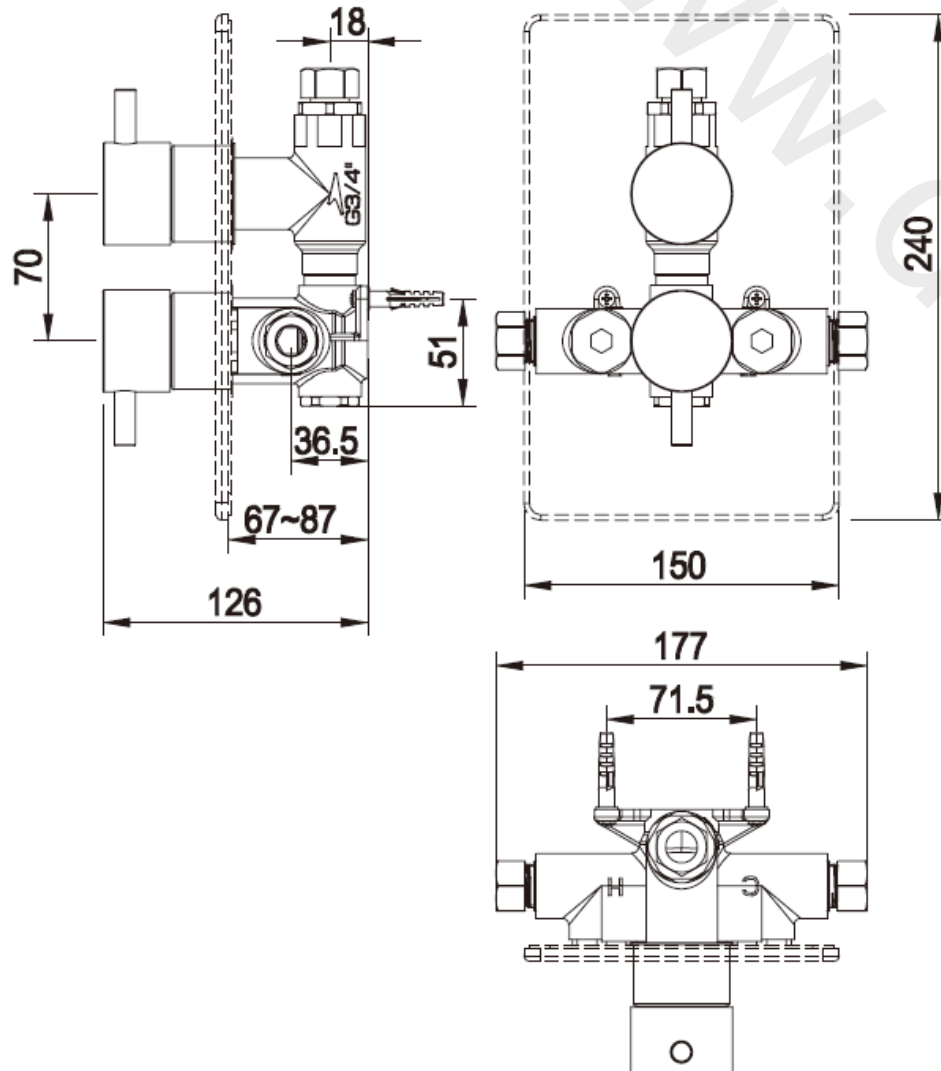

Product data sheet

Exclusive to Wolseley

Concealed Concentric
Thermostatic Shower Valve

Product code – A05041

Dimensions (mm)

* One datasheet required without WRAS logo and one with

Performance

Flow rates (litres per minute)								
System pressure (Bar)	0.2	0.3	0.4	0.5	1	2	3	5
Open outlet (mixed)	8.0	9.6	11.0	12.3	17.1	24.8	30.4	39.2

Product data sheet

Exclusive to Wolseley

Concealed Thermostatic Shower Valve

Product code – A05042

Dimensions (mm)

Performance

Flow rates (litres per minute)								
System pressure (Bar)	0.2	0.3	0.4	0.5	1	2	3	5
Open outlet (mixed)	8.4	10.4	12.0	13.2	19.6	28.0	34.2	44.6

Product code – A05052

Dimensions (mm)

Product data sheet

Exclusive to Wolseley

1.75m stainless steel shower hose – chrome plated

Product code – A05053

Dimensions (mm)

Product data sheet

Product code – A05036

Dimensions (mm)

$\text{Ø}200\pm 3\text{mm}$

G1/2"

$56\pm 1\text{mm}$

Product data sheet

Exclusive to Wolseley

Square Shower Head
Product code – A05037