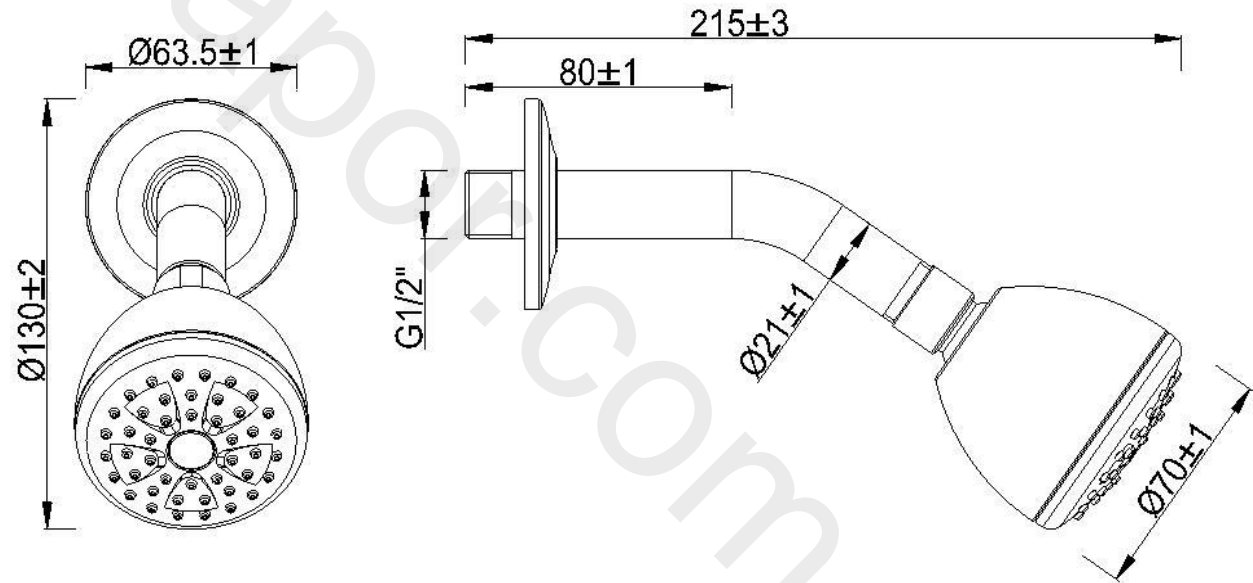

Product data sheet

Exclusive to Wolseley

Fixed Head

Product code – A05058

Dimensions (mm)

* One datasheet required without WRAS logo and one with

Product data sheet

Exclusive to Wolseley

Fixed Head and Arm

Product code – A05059

Dimensions (mm)

* One datasheet required without WRAS logo and one with

Product data sheet

Exclusive to Wolseley

Round Shower Arm
Product code – A05034

Dimensions (mm)

Product data sheet

Exclusive to Wolseley

Square Shower Arm

Product code – A05035

Dimensions (mm)

Product data sheet

Exclusive to Wolseley

Round Shower Head

Product code – A05036

Dimensions (mm)

$\text{Ø}200\pm 3\text{mm}$

G1/2"

$56\pm 1\text{mm}$

Product data sheet

Exclusive to Wolseley

Square Shower Head
Product code – A05037