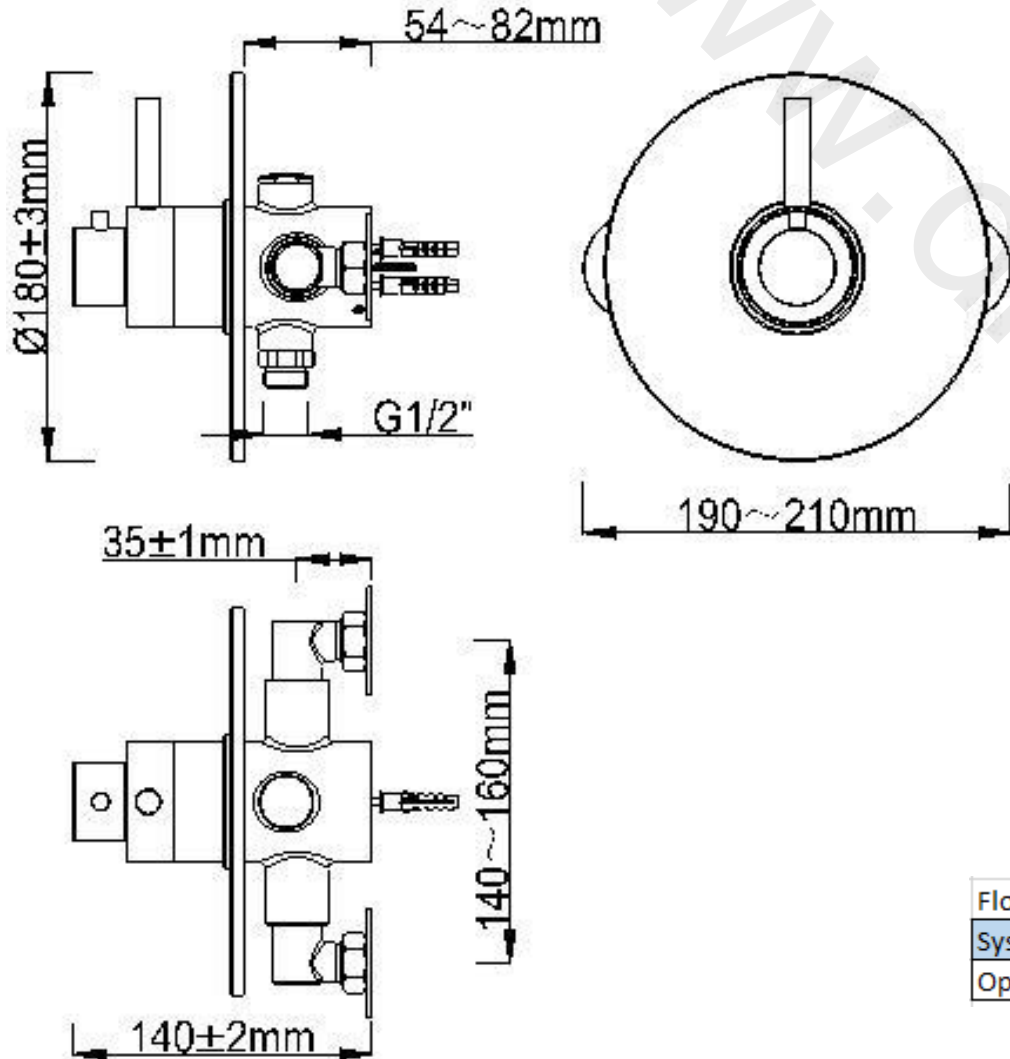

Product data sheet

Exclusive to Wolsley

Disc ERD Bar Valve Shower with Fixed Head and Diverter

Dimensions (mm)

Product code – A05033

Performance

Flow rates (litres per minute)					
System pressure (Bar)	0.5	1	2	3	5
Overhead shower (mixed)	4.5	7.1	10.7	13.2	17.2
Handheld shower (mixed)	4.3	6.4	9.4	12	15.9

Product data sheet

Exclusive to Wolseley

Concealed Concentric
Thermostatic Shower Valve

Product code – A05041

Dimensions (mm)

* One datasheet required without WRAS logo and one with

Performance

Flow rates (litres per minute)								
System pressure (Bar)	0.2	0.3	0.4	0.5	1	2	3	5
Open outlet (mixed)	8.0	9.6	11.0	12.3	17.1	24.8	30.4	39.2

Product data sheet

Exclusive to Wolseley

Concealed Thermostatic Shower Valve

Product code – A05042

Dimensions (mm)

Performance

Flow rates (litres per minute)								
System pressure (Bar)	0.2	0.3	0.4	0.5	1	2	3	5
Open outlet (mixed)	8.4	10.4	12.0	13.2	19.6	28.0	34.2	44.6

Product code – A05036

Dimensions (mm)

$\text{Ø}200\pm 3\text{mm}$

G1/2"

$56\pm 1\text{mm}$

Product data sheet

Exclusive to Wolseley

Square Shower Head
Product code – A05037