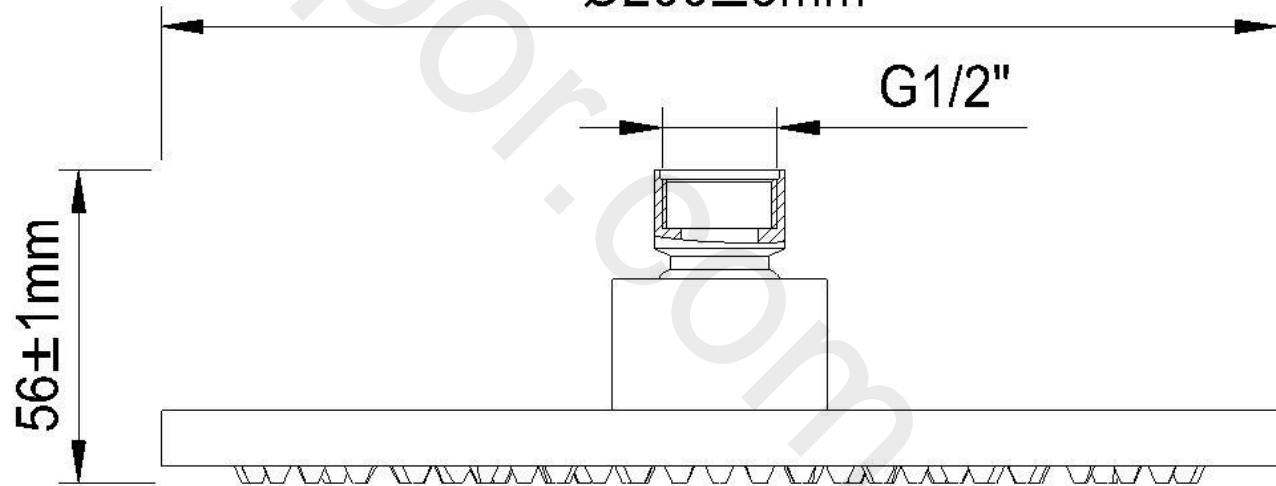

Product data sheet

Exclusive to Wolsley

Disc ERD Bar Valve Shower with Fixed Head and Diverter

Dimensions (mm)

Product code – A05033

Performance

Flow rates (litres per minute)					
System pressure (Bar)	0.5	1	2	3	5
Overhead shower (mixed)	4.5	7.1	10.7	13.2	17.2
Handheld shower (mixed)	4.3	6.4	9.4	12	15.9

Fixed Head and Arm

Product code – A05059

Dimensions (mm)

* One datasheet required without WRAS logo and one with

Product data sheet

Exclusive to Wolseley

Round Shower Arm
Product code – A05034

Dimensions (mm)

Product data sheet

Exclusive to Wolseley

Square Shower Arm

Product code – A05035

Dimensions (mm)

Product data sheet

Exclusive to Wolseley

Round Shower Head

Product code – A05036

Dimensions (mm)

$\text{Ø}200\pm 3\text{mm}$

G1/2"

$56\pm 1\text{mm}$

Product data sheet

Exclusive to Wolseley

Square Shower Head
Product code – A05037