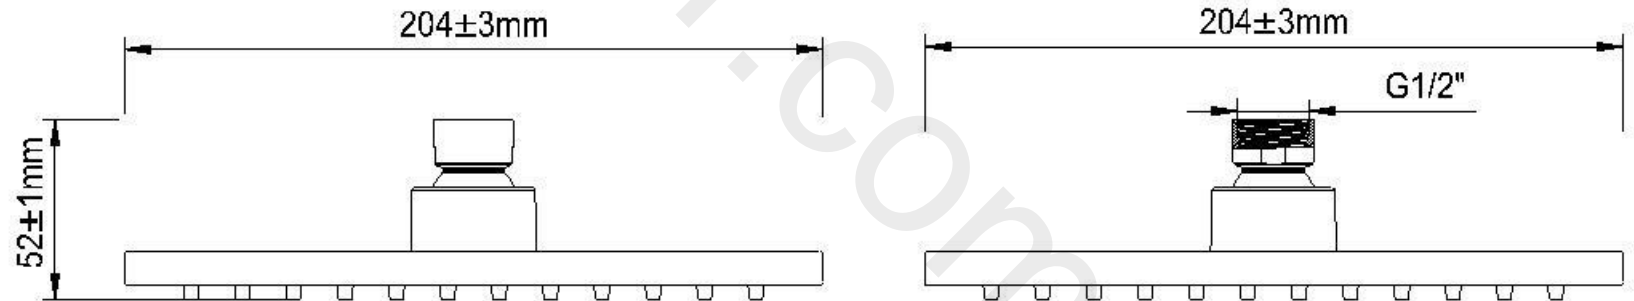

Dimensions (mm)