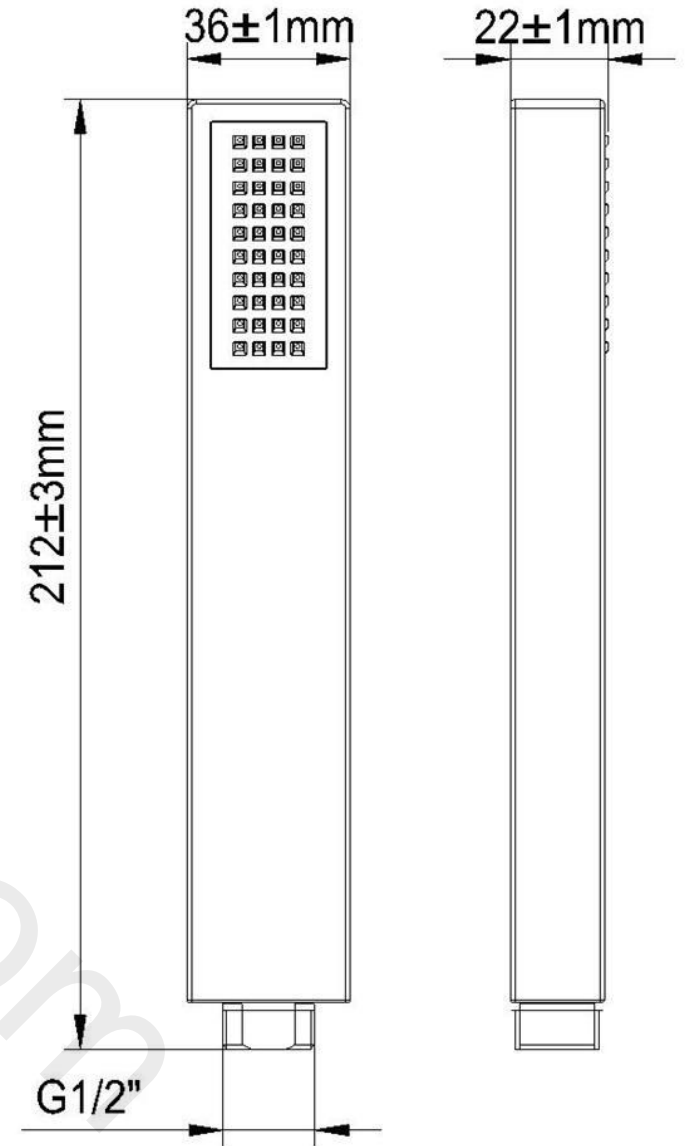

Product data sheet

Exclusive to Wolsley

Disc ERD Bar Valve Shower with Fixed Head and Diverter

Dimensions (mm)

Product code – A05033

Performance

Flow rates (litres per minute)					
System pressure (Bar)	0.5	1	2	3	5
Overhead shower (mixed)	4.5	7.1	10.7	13.2	17.2
Handheld shower (mixed)	4.3	6.4	9.4	12	15.9

Product data sheet

Exclusive to Wolseley

Square shower handset

Product code – A05039

Dimensions (mm)

Product data sheet

Exclusive to Wolseley

Dimensions (mm)

Product data sheet

Exclusive to Wolseley

Square Shower Arm

Product code – A05035

Dimensions (mm)

Product data sheet

Exclusive to Wolseley

Round Shower Head

Product code – A05036

Dimensions (mm)

$\text{Ø}200\pm 3\text{mm}$

G1/2"

$56\pm 1\text{mm}$

Product data sheet

Exclusive to Wolseley

Square Shower Head
Product code – A05037