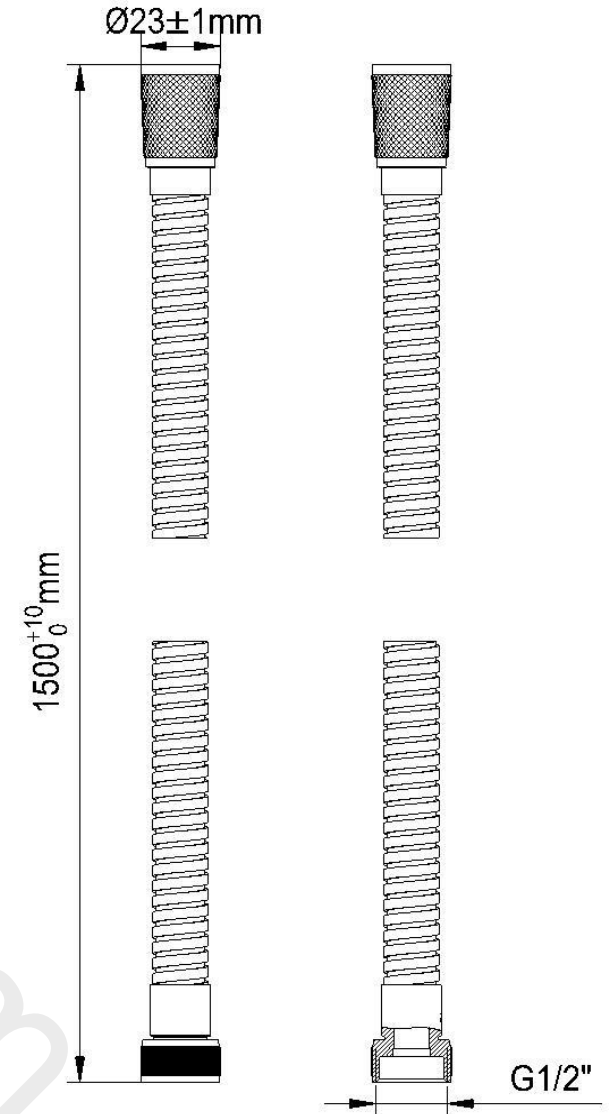

Product data sheet

Exclusive to Wolseley

Concealed Concentric
Thermostatic Shower Valve

Product code – A05041

Dimensions (mm)

* One datasheet required without WRAS logo and one with

Performance

Flow rates (litres per minute)								
System pressure (Bar)	0.2	0.3	0.4	0.5	1	2	3	5
Open outlet (mixed)	8.0	9.6	11.0	12.3	17.1	24.8	30.4	39.2

Product data sheet

Exclusive to Wolseley

Concealed Thermostatic Shower Valve

Product code – A05042

Dimensions (mm)

Performance

Flow rates (litres per minute)								
System pressure (Bar)	0.2	0.3	0.4	0.5	1	2	3	5
Open outlet (mixed)	8.4	10.4	12.0	13.2	19.6	28.0	34.2	44.6

Dimensions (mm)

Performance

Flow rates (litres per minute)					
System pressure (Bar)	0.5	1	2	3	5
Open outlet (mixed)	11.5	16.5	23.4	28.4	36.7

Product data sheet

Exclusive to Wolseley

1.5m stainless steel shower hose – chrome plated

Product code – A05052

Dimensions (mm)

Product data sheet

Exclusive to Wolseley

1.75m stainless steel shower hose – chrome plated

Product code – A05053

Dimensions (mm)

Product data sheet