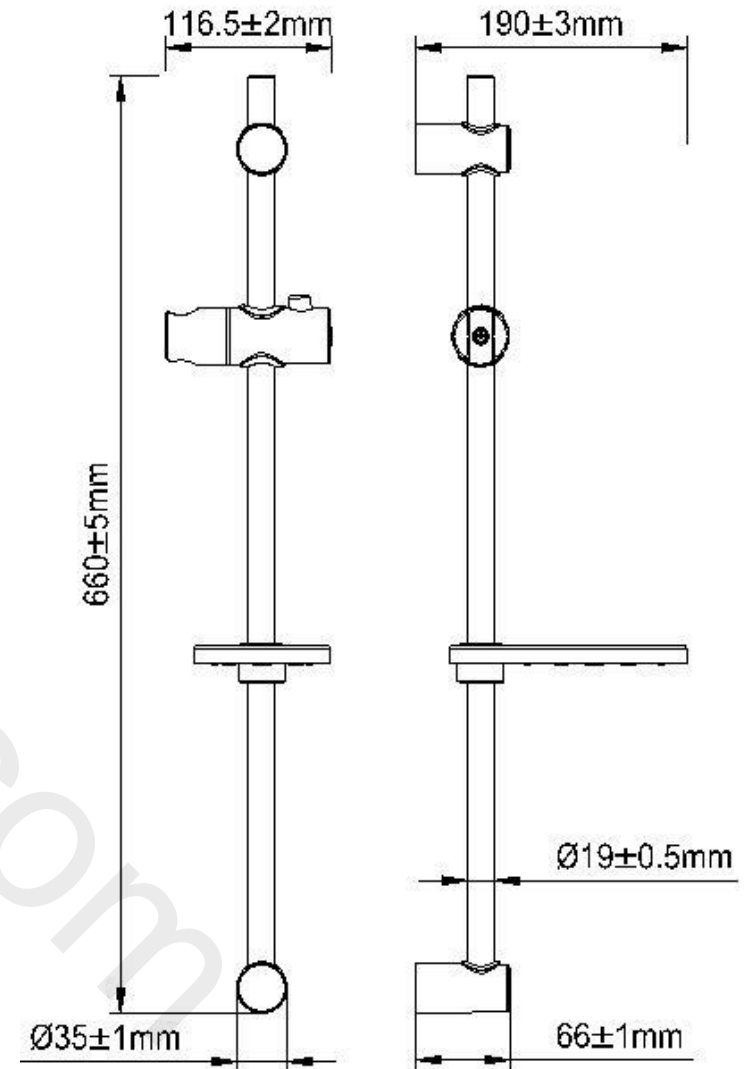

Product data sheet

Exclusive to Wolseley

Dimensions (mm)

Multi function handset
Product code – A05048

Product data sheet

Exclusive to Wolseley

Shower Rail

Product code – A05057

Dimensions (mm)

Product data sheet

Exclusive to Wolseley

Shower Kit

Product code – A05049

Dimensions (mm)

* One datasheet required without WRAS logo and one with

Product data sheet

Product data sheet

Exclusive to Wolseley

Square Shower Arm

Product code – A05035

Dimensions (mm)

Product data sheet

Exclusive to Wolseley

Round Shower Head

Product code – A05036

Dimensions (mm)

$\text{Ø}200\pm 3\text{mm}$

G1/2"

$56\pm 1\text{mm}$

Product data sheet

Exclusive to Wolseley

Square Shower Head
Product code – A05037