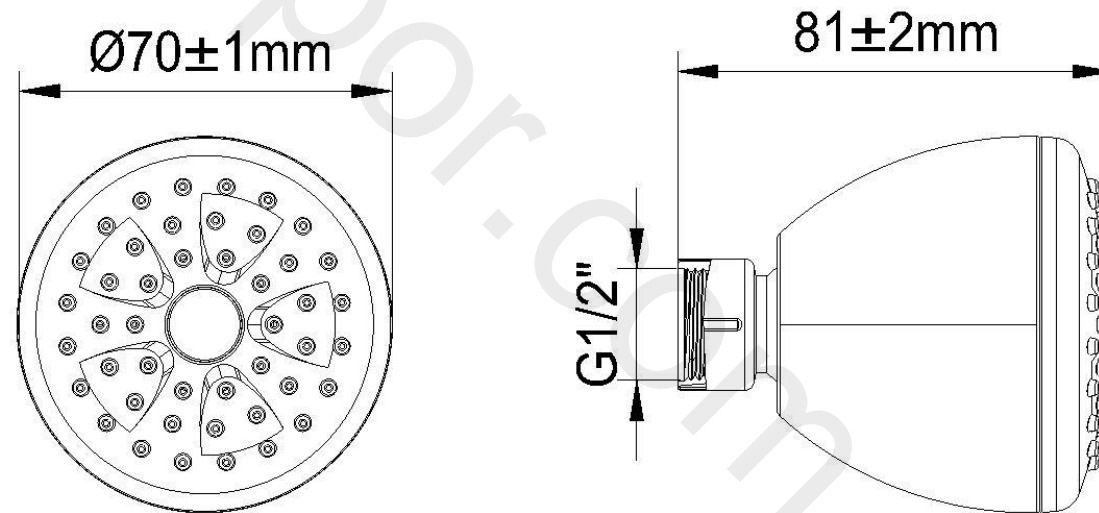

Product data sheet

Exclusive to Wolseley

Fixed Head

Product code – A05058

Dimensions (mm)

* One datasheet required without WRAS logo and one with

Product data sheet

Exclusive to Wolseley

Fixed Head and Arm

Product code – A05059

Dimensions (mm)

* One datasheet required without WRAS logo and one with

Product data sheet

Exclusive to Wolseley

Round Shower Arm
Product code – A05034

Dimensions (mm)

Product data sheet

Exclusive to Wolseley

Square Shower Arm

Product code – A05035

Dimensions (mm)

Product data sheet

Exclusive to Wolseley

Round Shower Head

Product code – A05036

Dimensions (mm)

$\text{Ø}200\pm 3\text{mm}$

G1/2"

$56\pm 1\text{mm}$

Product data sheet

Exclusive to Wolseley

Square Shower Head
Product code – A05037