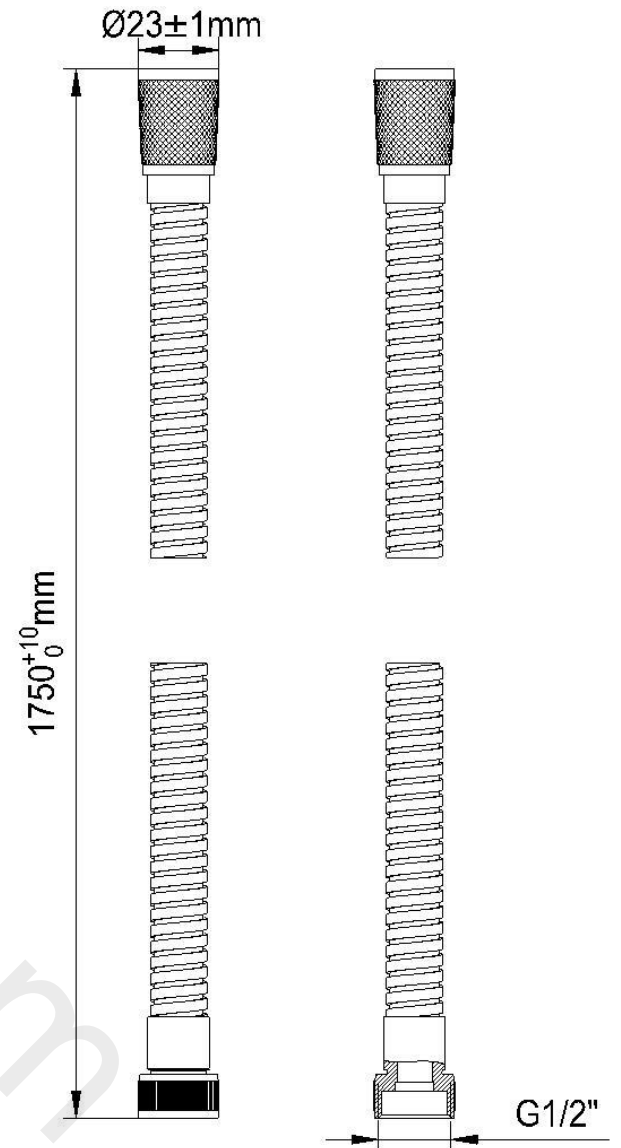

Product data sheet

Exclusive to Wolsley

Disc ERD Bar Valve Shower with Fixed Head and Diverter

Dimensions (mm)

Product code – A05033

Performance

Flow rates (litres per minute)					
System pressure (Bar)	0.5	1	2	3	5
Overhead shower (mixed)	4.5	7.1	10.7	13.2	17.2
Handheld shower (mixed)	4.3	6.4	9.4	12	15.9

Product code – A05052

Dimensions (mm)

Product data sheet

Exclusive to Wolseley

1.75m stainless steel shower hose – chrome plated

Product code – A05053

Dimensions (mm)

Product data sheet

Product data sheet

Exclusive to Wolseley

Square shower handset

Product code – A05039

Dimensions (mm)

Product data sheet

Exclusive to Wolseley

Dimensions (mm)

Product code – A05036

Dimensions (mm)

$\text{Ø}200\pm 3\text{mm}$

G1/2"

$56\pm 1\text{mm}$

Product data sheet

Exclusive to Wolseley

Square Shower Head
Product code – A05037