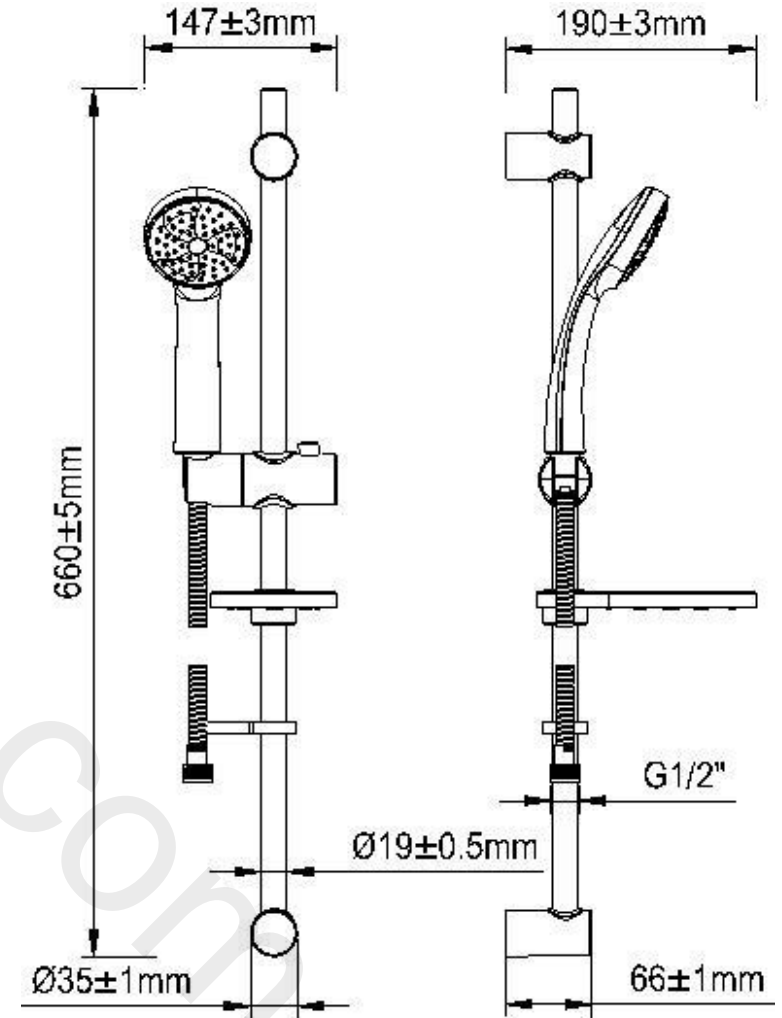

Dimensions (mm)

Product data sheet

Exclusive to Wolseley

Shower Kit

Product code – A05049

Dimensions (mm)

* One datasheet required without WRAS logo and one with

Product data sheet

Product data sheet

Exclusive to Wolseley

Fixed Head

Product code – A05058

Dimensions (mm)

* One datasheet required without WRAS logo and one with

Product data sheet

Exclusive to Wolseley

Product data sheet

Exclusive to Wolseley

Square Shower Arm

Product code – A05035

Dimensions (mm)

Product data sheet

Exclusive to Wolseley

Round Shower Head

Product code – A05036

Dimensions (mm)

$\text{Ø}200\pm 3\text{mm}$

G1/2"

$56\pm 1\text{mm}$

Product data sheet

Exclusive to Wolseley

Square Shower Head
Product code – A05037