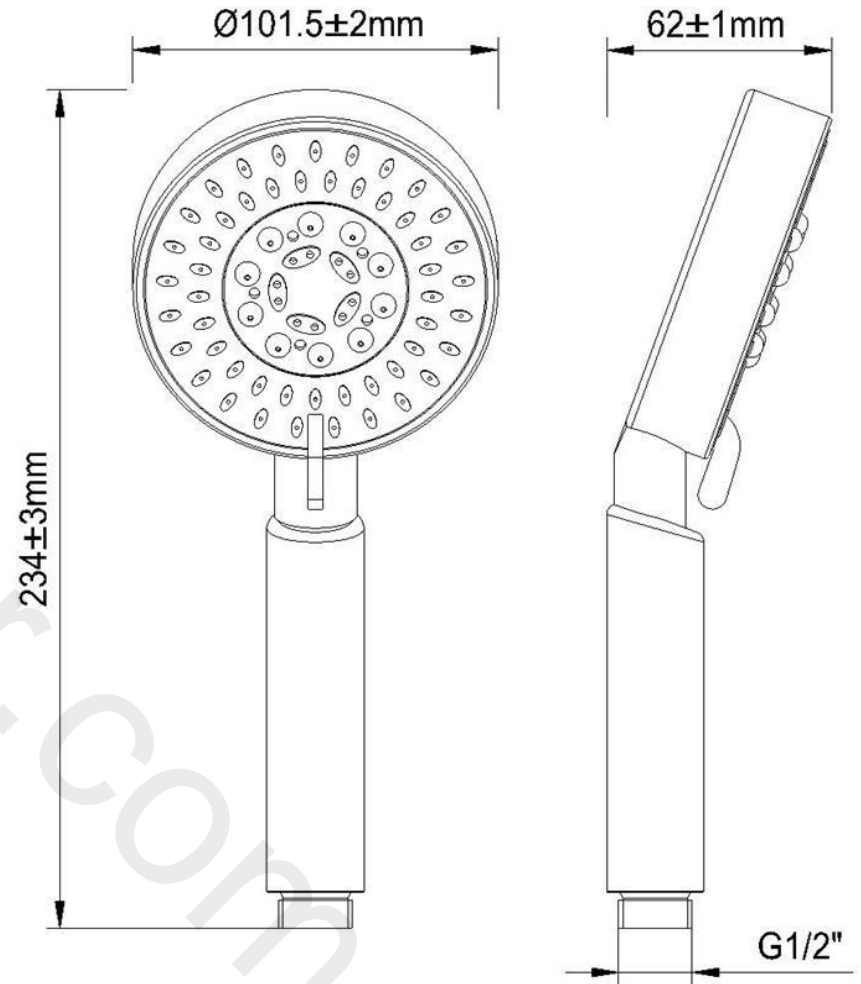

Product data sheet

Exclusive to Wolseley

Dimensions (mm)

Multi function handset
Product code – A05048