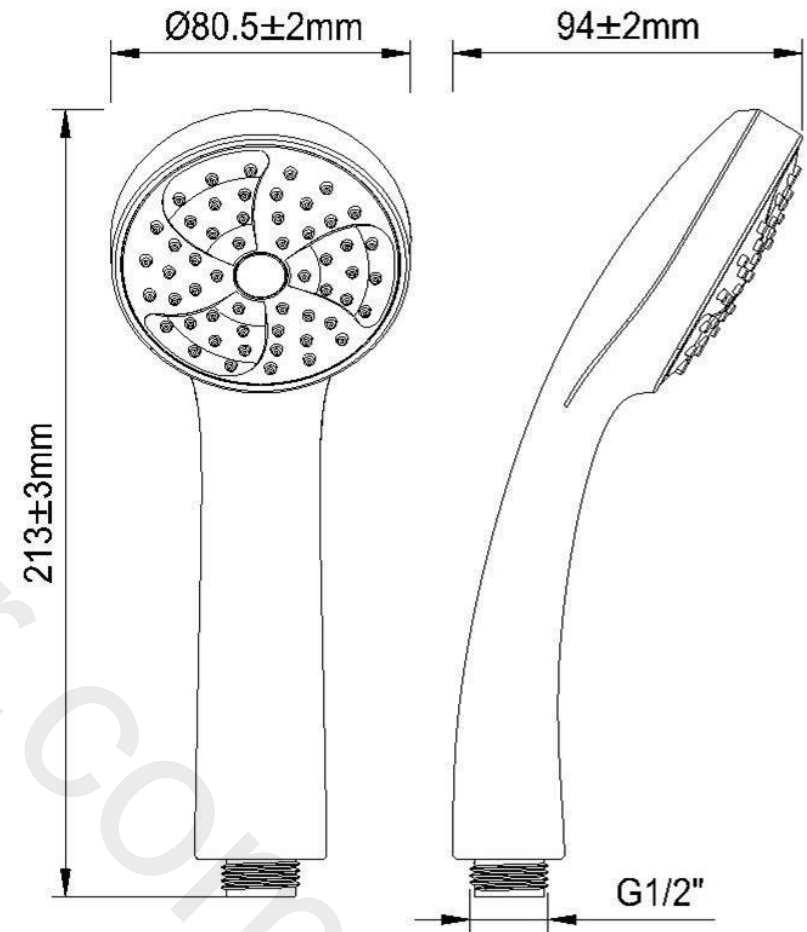

Product data sheet

Exclusive to Wolsley

Disc ERD Bar Valve Shower with Fixed Head and Diverter

Dimensions (mm)

Product code – A05033

Performance

Flow rates (litres per minute)					
System pressure (Bar)	0.5	1	2	3	5
Overhead shower (mixed)	4.5	7.1	10.7	13.2	17.2
Handheld shower (mixed)	4.3	6.4	9.4	12	15.9

Product data sheet

Exclusive to Wolseley

Single function handset
Product code – A05044

Dimensions (mm)

Product data sheet

Exclusive to Wolseley

Multi function handset
Product code – A05047

Dimensions (mm)

Product data sheet

Exclusive to Wolseley

Dimensions (mm)

Multi function handset
Product code – A05048

Product data sheet

Exclusive to Wolseley

Shower Rail

Product code – A05057

Product code – A05036

Dimensions (mm)

$\text{Ø}200\pm 3\text{mm}$

G1/2"

$56\pm 1\text{mm}$

Product data sheet

Exclusive to Wolseley

Square Shower Head
Product code – A05037