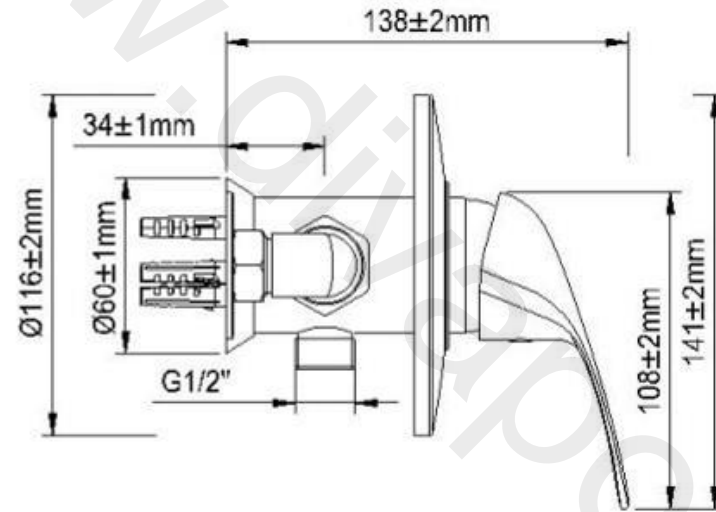

Product data sheet

Exclusive to Wolseley

Concealed Concentric
Thermostatic Shower Valve

Product code – A05041

Dimensions (mm)

* One datasheet required without WRAS logo and one with

Performance

Flow rates (litres per minute)								
System pressure (Bar)	0.2	0.3	0.4	0.5	1	2	3	5
Open outlet (mixed)	8.0	9.6	11.0	12.3	17.1	24.8	30.4	39.2

Product data sheet

Exclusive to Wolseley

Concealed Thermostatic Shower Valve

Product code – A05042

Dimensions (mm)

Performance

Flow rates (litres per minute)								
System pressure (Bar)	0.2	0.3	0.4	0.5	1	2	3	5
Open outlet (mixed)	8.4	10.4	12.0	13.2	19.6	28.0	34.2	44.6

Dimensions (mm)

Performance

Flow rates (litres per minute)					
System pressure (Bar)	0.5	1	2	3	5
Open outlet (mixed)	11.5	16.5	23.4	28.4	36.7

Product data sheet

Exclusive to Wolseley

1.5m stainless steel shower hose – chrome plated

Product code – A05052

Dimensions (mm)

Product data sheet

Exclusive to Wolseley

1.75m stainless steel shower hose – chrome plated

Product code – A05053

Dimensions (mm)

Product data sheet