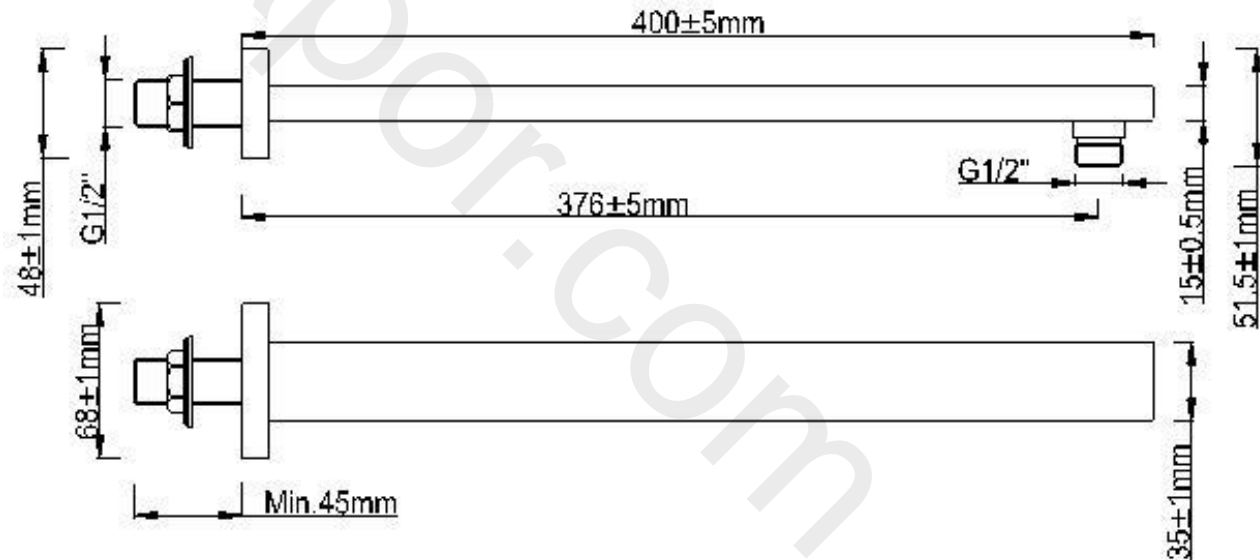

Product data sheet

Exclusive to Wolseley

Fixed Head

Product code – A05058

Dimensions (mm)

* One datasheet required without WRAS logo and one with

Product data sheet

Exclusive to Wolseley

Fixed Head and Arm

Product code – A05059

Dimensions (mm)

* One datasheet required without WRAS logo and one with

Product data sheet

Exclusive to Wolseley

Round Shower Arm
Product code – A05034

Dimensions (mm)

Product data sheet

Exclusive to Wolseley

Square Shower Arm

Product code – A05035

Dimensions (mm)

Product data sheet

Exclusive to Wolseley

Round Shower Head

Product code – A05036

Dimensions (mm)

$\text{Ø}200\pm 3\text{mm}$

G1/2"

$56\pm 1\text{mm}$

Product data sheet

Exclusive to Wolseley

Square Shower Head
Product code – A05037