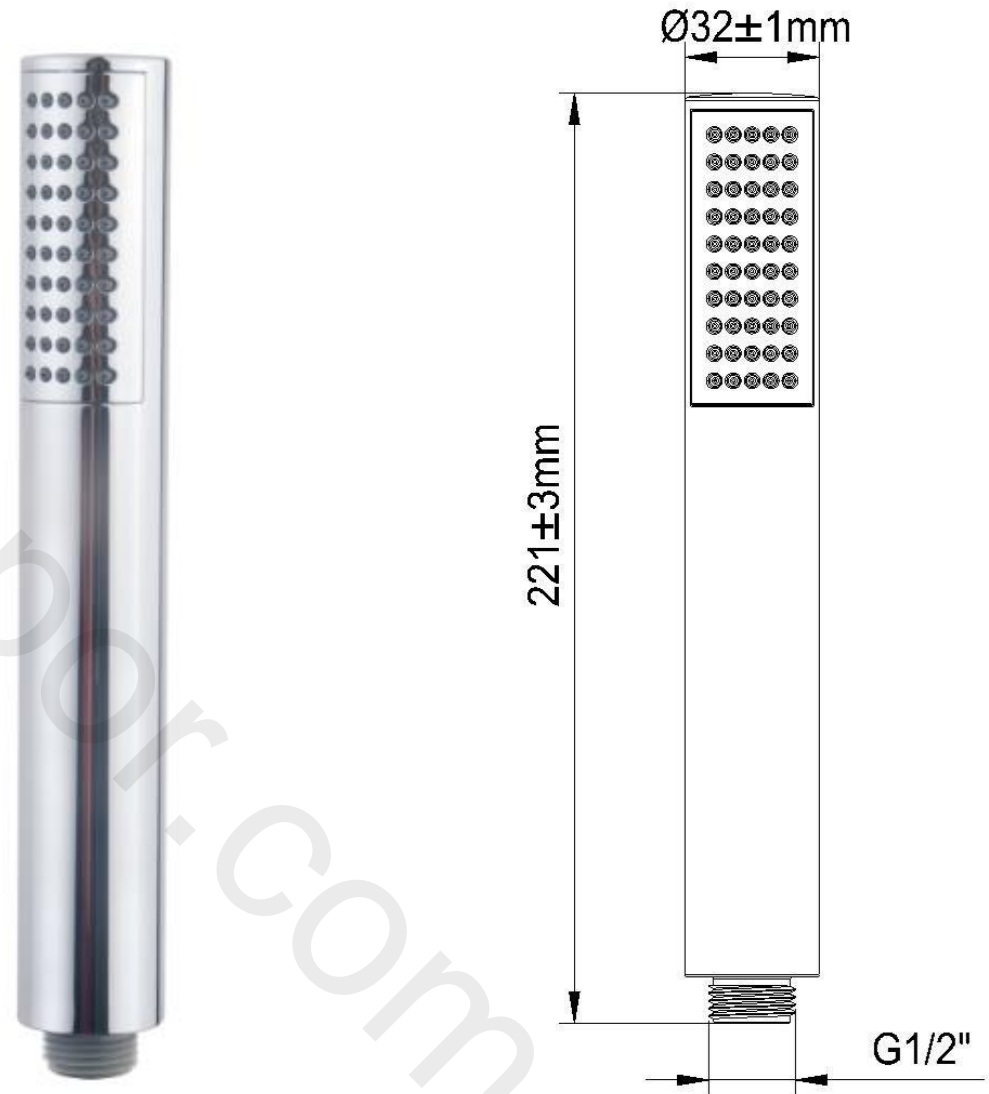

Product data sheet

Exclusive to Wolsley

Disc ERD Bar Valve Shower with Fixed Head and Diverter

Dimensions (mm)

Product code – A05033

Performance

Flow rates (litres per minute)					
System pressure (Bar)	0.5	1	2	3	5
Overhead shower (mixed)	4.5	7.1	10.7	13.2	17.2
Handheld shower (mixed)	4.3	6.4	9.4	12	15.9

Product code – A05052

Dimensions (mm)

Product data sheet

Exclusive to Wolseley

1.75m stainless steel shower hose – chrome plated

Product code – A05053

Dimensions (mm)

Product data sheet

Exclusive to Wolseley

2.0m smooth shower hose – wipe clean

Product code – A05054

Dimensions (mm)

Product data sheet

Exclusive to Wolseley

Round shower handset
Product code – A05038

Dimensions (mm)

Product data sheet

Exclusive to Wolseley

Square shower handset

Product code – A05039

Dimensions (mm)

Product data sheet

Exclusive to Wolseley

Dimensions (mm)