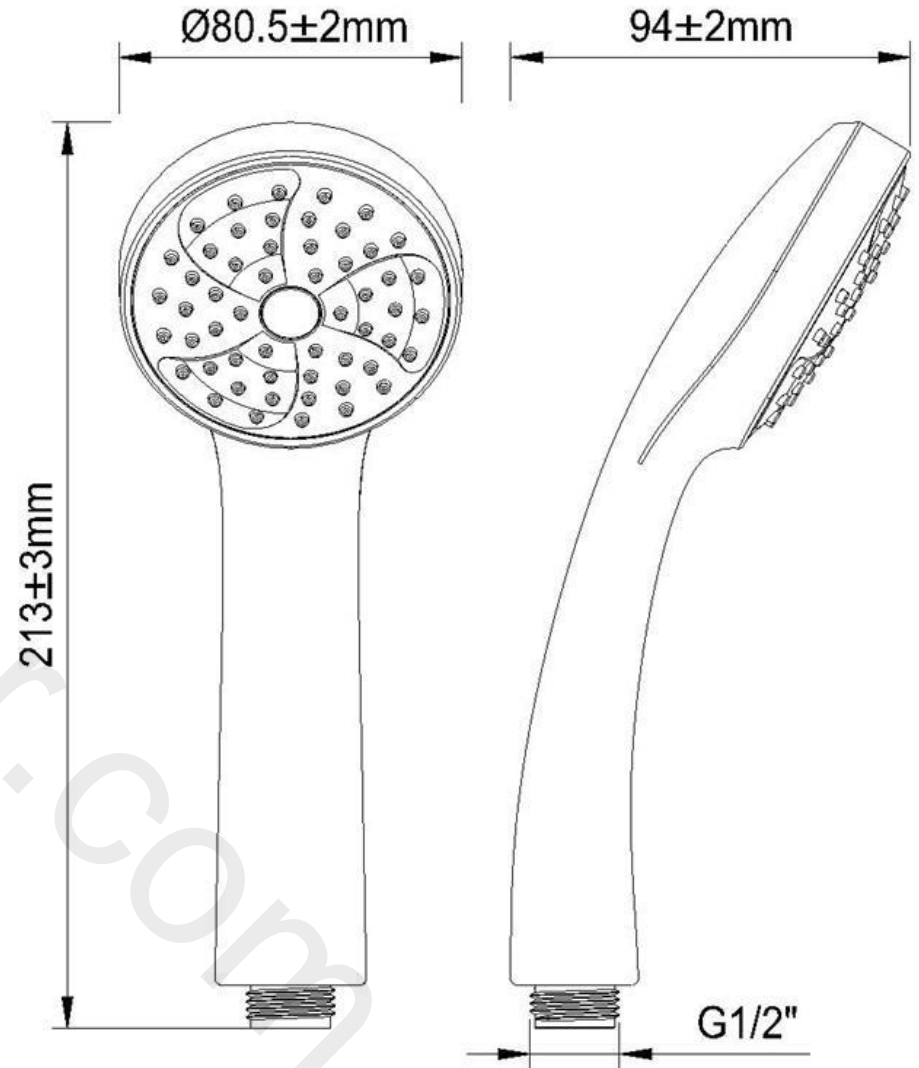

Product data sheet

Exclusive to Wolseley

Dimensions (mm)

Single function handset

Product code – A05045