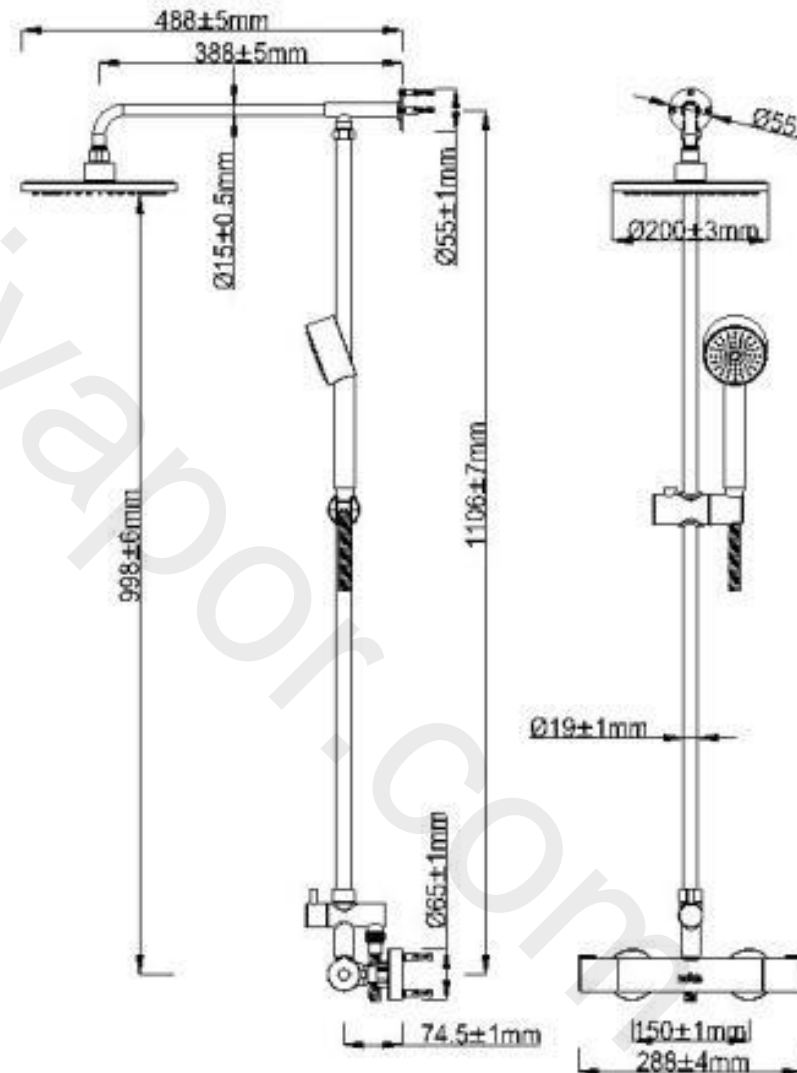

Product data sheet

Exclusive to Wolsley

Disc ERD Bar Valve Shower with Fixed Head and Diverter

Dimensions (mm)

Product code – A05033

Performance

Flow rates (litres per minute)					
System pressure (Bar)	0.5	1	2	3	5
Overhead shower (mixed)	4.5	7.1	10.7	13.2	17.2
Handheld shower (mixed)	4.3	6.4	9.4	12	15.9

Product data sheet

Exclusive to Wolseley

Concealed Concentric
Thermostatic Shower Valve

Product code – A05041

Dimensions (mm)

* One datasheet required without WRAS logo and one with

Performance

Flow rates (litres per minute)								
System pressure (Bar)	0.2	0.3	0.4	0.5	1	2	3	5
Open outlet (mixed)	8.0	9.6	11.0	12.3	17.1	24.8	30.4	39.2

Product data sheet

Exclusive to Wolseley

Square Shower Arm

Product code – A05035

Dimensions (mm)

Product data sheet

Exclusive to Wolseley

Round Shower Head

Product code – A05036

Dimensions (mm)

$\text{Ø}200\pm 3\text{mm}$

G1/2"

$56\pm 1\text{mm}$

Product data sheet

Exclusive to Wolseley

Square Shower Head
Product code – A05037