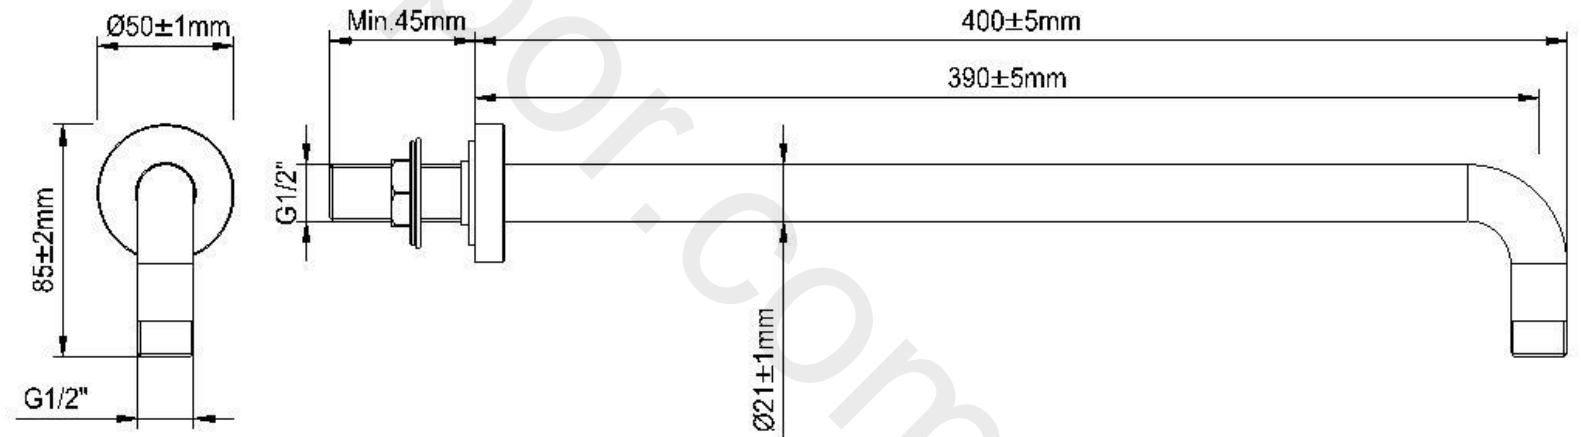

Product data sheet

Exclusive to Wolseley

Fixed Head

Product code – A05058

Dimensions (mm)

* One datasheet required without WRAS logo and one with

Product data sheet

Exclusive to Wolseley

Fixed Head and Arm

Product code – A05059

Dimensions (mm)

* One datasheet required without WRAS logo and one with

Product data sheet

Exclusive to Wolseley

Round Shower Arm
Product code – A05034

Dimensions (mm)

Product data sheet

Exclusive to Wolseley

Square Shower Arm

Product code – A05035

Dimensions (mm)

Product data sheet

Exclusive to Wolseley

Round Shower Head

Product code – A05036

Dimensions (mm)

$\text{Ø}200\pm 3\text{mm}$

G1/2"

$56\pm 1\text{mm}$

Product data sheet

Exclusive to Wolseley

Square Shower Head
Product code – A05037