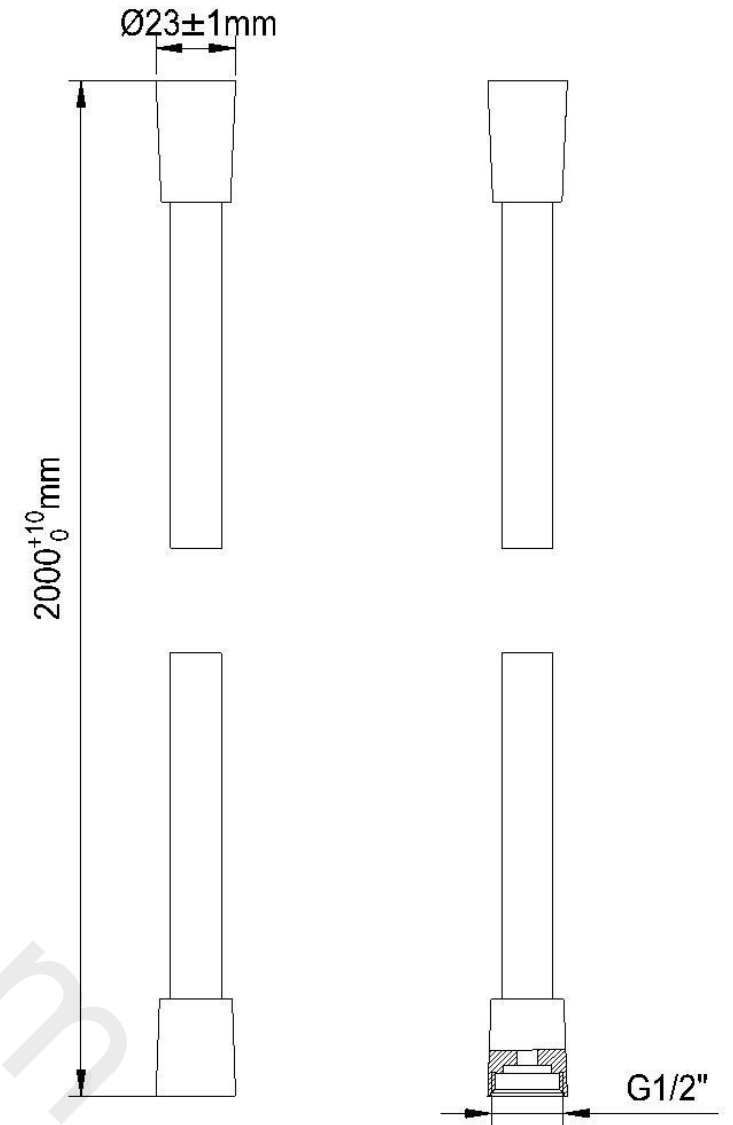

Dimensions (mm)