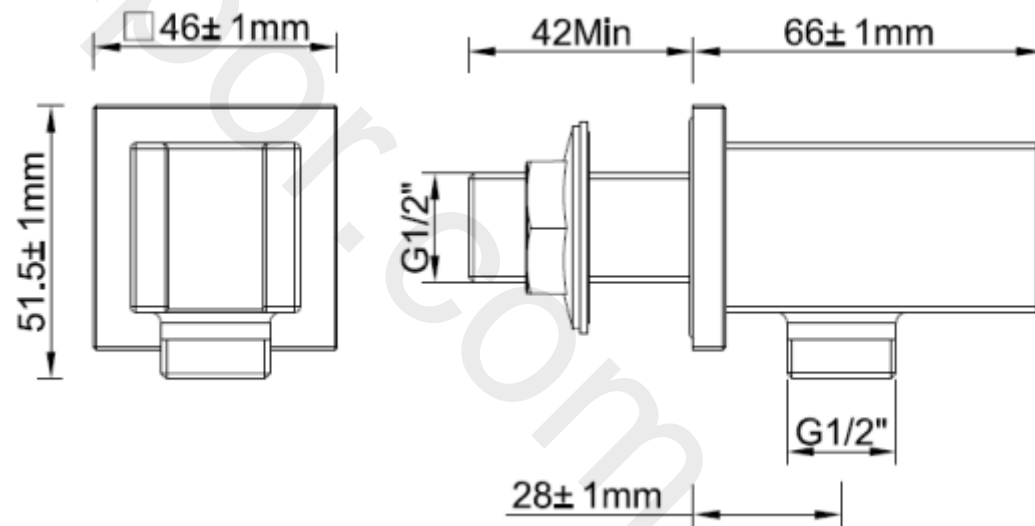

Dimensions (mm)