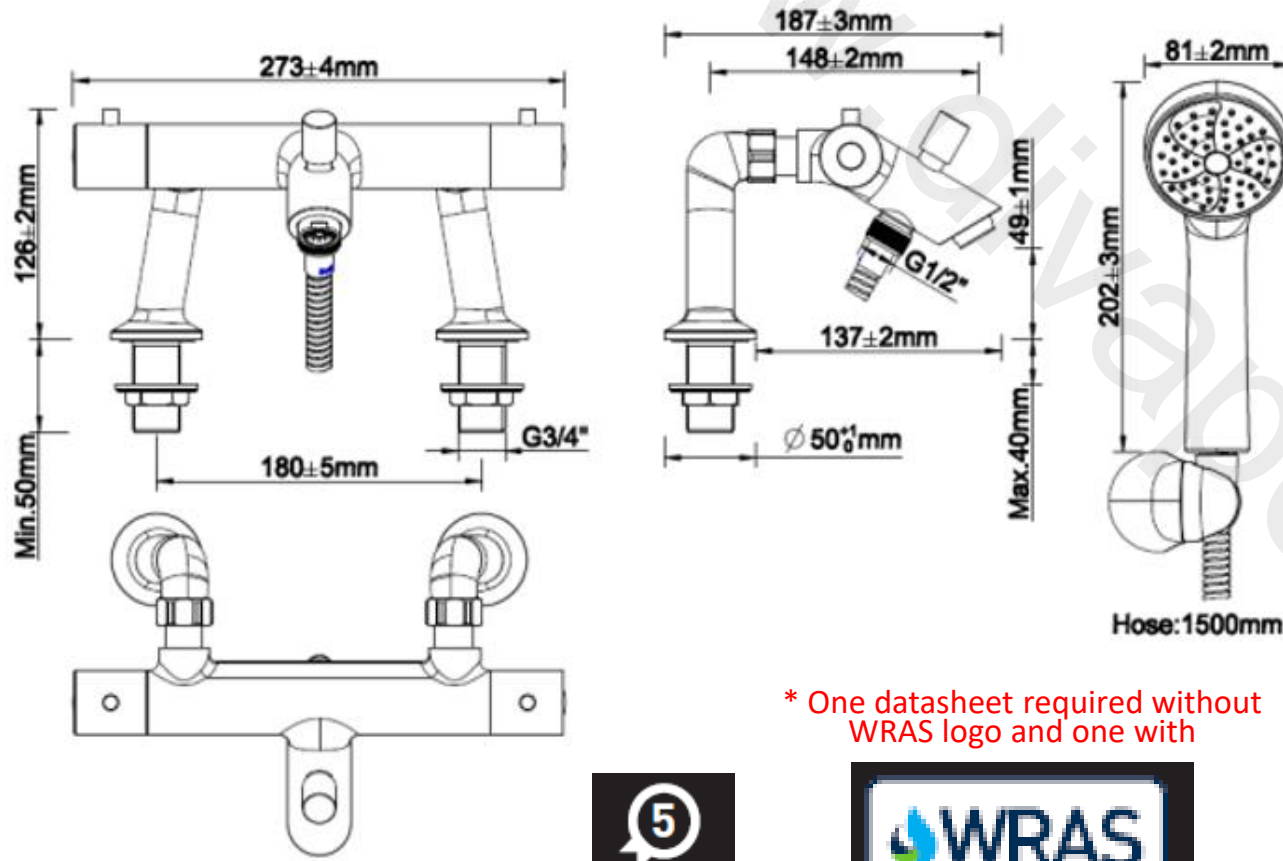

Dimensions (mm)