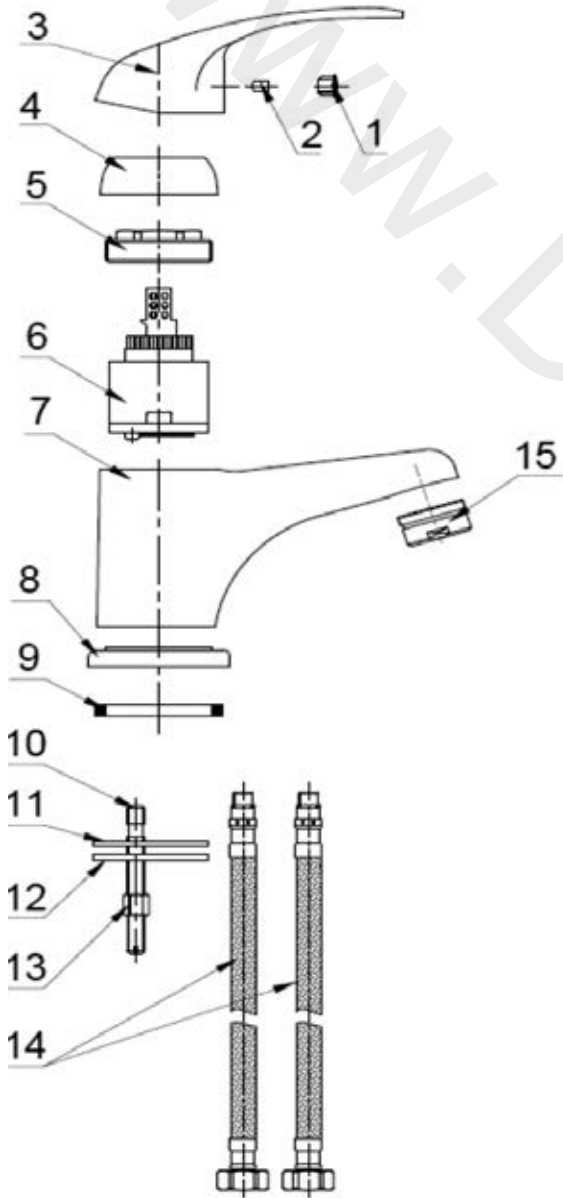

Alia mini basin lever mixer tap

nabis

Product code – A05401

Beautifully modern with its high gloss glaze to provide your bathroom with a bright clean white finish. The Alia range helps shape even the smallest spaces.

Features:

- 35mm cartridge monobloc basin mixer
- Chrome finish
- Brass tap body
- Zinc handle
- Recommended minimum working pressure: 0.3 bar
- Operation pressure range: 0.3 bar – 5 bar
- Suitable for both low & high-pressure systems

Flow rates			
Pressure (Bar)	Hot water only (L/m)	Cold water only (L/m)	Mix (L/m)
0.1	3.30	3.20	3.40
0.2	4.50	4.50	4.70
0.3	5.80	5.70	5.80
0.4	6.50	6.50	6.70
0.5	7.20	7.20	7.20
1	10.40	10.50	10.60
2	14.70	14.80	15.20
3	18.30	18.20	18.50
4	21.20	21.20	21.50
5	23.40	23.50	24.00

Product dimension and weight	
Product dimension (mm)	127.5 x 49.5 x 109
Net weight (kg)	0.420
Gross weight (kg)	0.850

Details

Item	Description	Qty	Material	Spec
1	Indice	1	Plastic	-
2	Screw	1	Stainless Steel	M5X6
3	Handle	1	Zinc	-
4	Cap Nut	1	Plastic	M37X1.25
5	Nut	1	Stainless Steel	M37X1.25
6	Cartridge	1	Plastic	Ø35
7	Body	1	Hpb59-1	-
8	Base Plate	1	Zinc	-
9	'O' Ring	1	Rubber	-
10	Fixing Bar	2	Iron	M6
11	Rubber Washer	1	Rubber	M6
12	Iron Washer	1	Iron	M6
13	Nut	2	Brass	M6
14	Flexible Hose	2	Stainless Steel	F1/2XM10 X35CM
15	Aerator	1	Assembly	M24X1