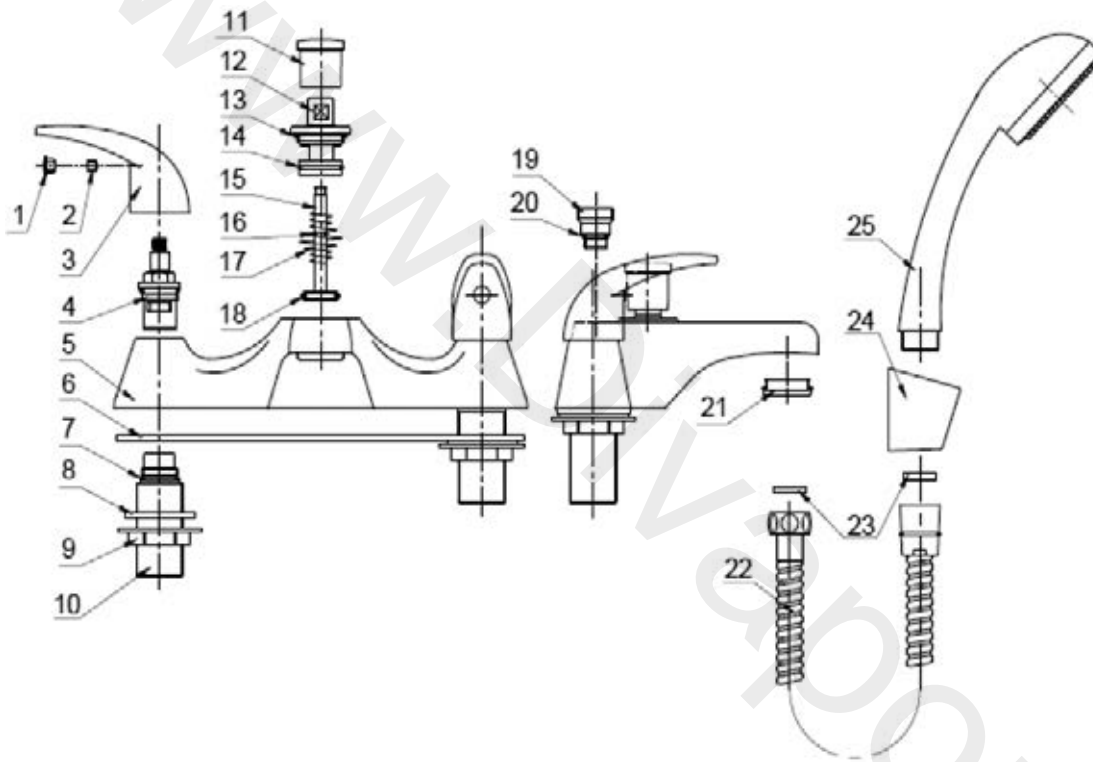

### Features:

- 1/4 turn 3/4" head valve
- Chrome finish
- Brass tap body
- Zinc handle
- Minimum working pressure: 0.3 bar
- Operation pressure range: 0.3 bar – 5 bar
- Suitable for both low & high pressure systems

Product dimension and weight	
Product dimension (mm)	231 x 147 x 132
Net weight (kg)	1.750
Gross weight (kg)	2.450

Plumbing

Heating

Cooling

Drainage

Pipe

Parts

**WOLSELEY**

## Details

Item	Description	Qty	Material	Spec
1	Indice	2	Plastic	-
2	Screw	2	Stainless Steel 304	M5X6
3	Handle	2	Zinc	-
4	Head Valve	2	Assembly	G3/4"
5	Body	1	Hpb59-1	-
6	Washer	1	Foam	-
7	'O' Ring	2	Rubber	Ø18XØ2.5
8	'O' Ring	2	Rubber	G3/4"
9	Back Nut	2	Brass	G3/4"
10	Inlet	2	Hpb59-1	G3/4"
11	Head of Diverter	1	Hpb59-1	-
12	Diverter	1	Hpb59-1	-
13	'O' Ring	1	Rubber	Ø28XØ2.5

Item	Description	Qty	Material	Spec
14	'O' Ring	1	Rubber	Ø24XØ1.7
15	Bar	1	Hpb59-1	-
16	'O' Ring	1	Rubber	Ø7XØ1.9
17	Spring	1	Stainless Steel 304	-
18	'O' Ring	1	Rubber	-
19	Connector	1	Hpb59-1	-
20	'O' Ring	1	Rubber	Ø12XØ2.5
21	Aerator	1	Assembly	M24X1
22	Shower Hose	1	Assembly	F1/2XF1/2
23	Sealing	2	Rubber	-
24	Bracket	1	Plastic	-
25	Hand Shower	1	Assembly	-