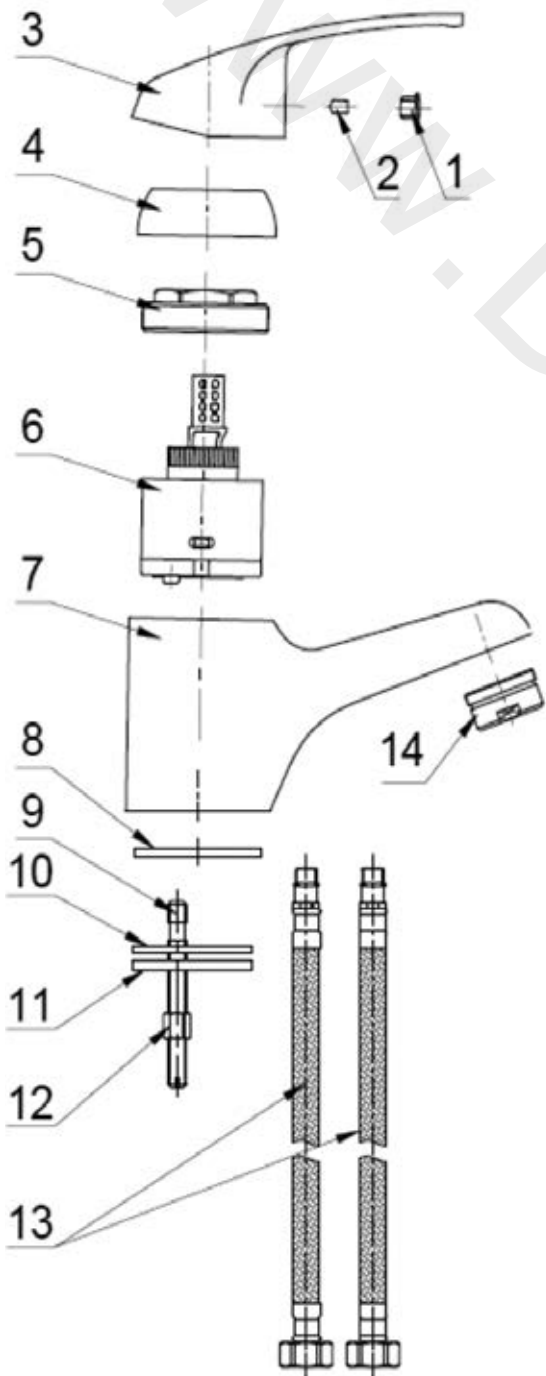

### Features:

- 35mm cartridge monobloc basin mixer
- Chrome finish
- Brass tap body
- Zinc handle
- Recommended minimum working pressure: 0.3 bar
- Operation pressure range: 0.3 bar – 5 bar
- Suitable for both low & high-pressure systems

Product dimension and weight	
Product dimension (mm)	136 x 48 x 111
Net weight (kg)	0.550
Gross weight (kg)	0.950

Plumbing

Heating

Cooling

Drainage

Pipe

Parts

**WOLSELEY**

## Details

Item	Description	Qty	Material	Spec
1	Indice	1	Plastic	-
2	Screw	1	Stainless Steel	M5X6
3	Handle	1	Zinc	-
4	Cap Nut	1	Plastic	M42X1.25
5	Nut	1	Hpb59-1	M42X1.25
6	Cartridge	1	Plastic	-
7	Body	1	Hpb59-1	-
8	'O' Ring	1	Rubber	-
9	Fixing Bar	2	Iron	M6
10	Rubber Washer	1	Rubber	M6
11	Iron Washer	1	Iron	M6
12	Nut	2	Brass	M6
13	Flexible Hose	2	Stainless Steel	-
14	Aerator	1	Assembly	-