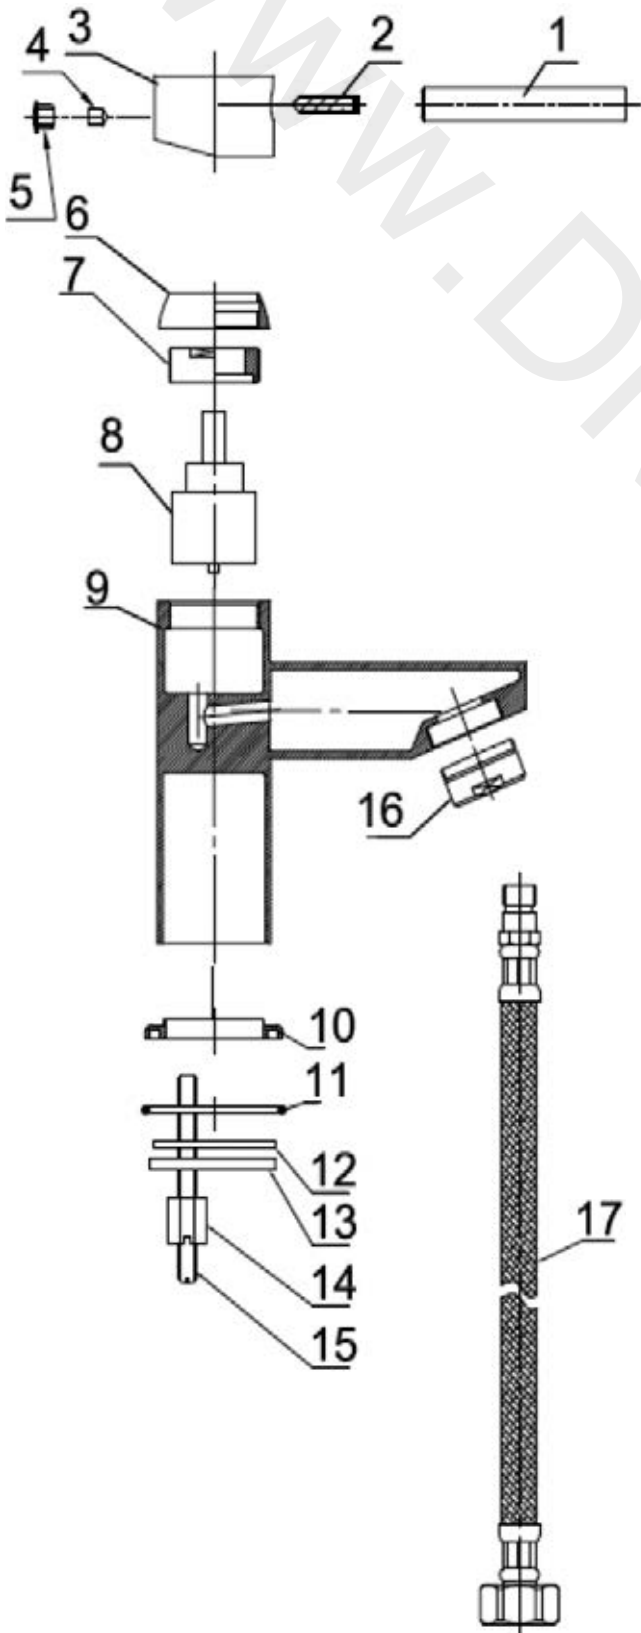

Circo basin mixer tap without waste

nabis

Product code – A05408

A contemporary, minimalist single lever range. The Circo range is the perfect example of stylish simplicity.

Features:

- 25mm cartridge monobloc basin mixer
- Chrome finish
- Brass tap body
- Zinc handle
- Neopearl aerator
- Minimum working pressure: 0.3 bar
- Operation pressure range: 0.3 bar – 5 bar
- Suitable for both low & high-pressure systems

Product dimension and weight	
Product dimension (mm)	122 x 49.5 x 153
Net weight (kg)	0.600
Gross weight (kg)	1.100

Plumbing

Heating

Cooling

Drainage

Pipe

Parts

WOLSELEY

The Specialist Merchant

Details

Item	Description	Qty	Material	Spec
1	Handle Level	1	Brass	-
2	Screw	1	Stainless Steel 304	-
3	Handle	1	Zinc	M5X8
4	Screw	1	Stainless Steel 304	M5X20
5	Indice	1	Plastic	-
6	Cap Nut	1	Hpb59-1	-
7	Nut	1	Hpb59-1	-
8	Cartridge	1	Plastic	Ø35
9	Body	1	Hpb59-1	-
10	Base Plate	1	Brass	-
11	'O' Ring	1	EPDM	-
12	Rubber Washer	1	Rubber	-
13	Iron Washer	1	Iron	-
14	Nut	1	Brass	-
15	Fixing Bar	1	Iron	M8
16	Aerator	1	Assembly	M8
17	Flexible Hose	1	Stainless Steel 304	M24X1