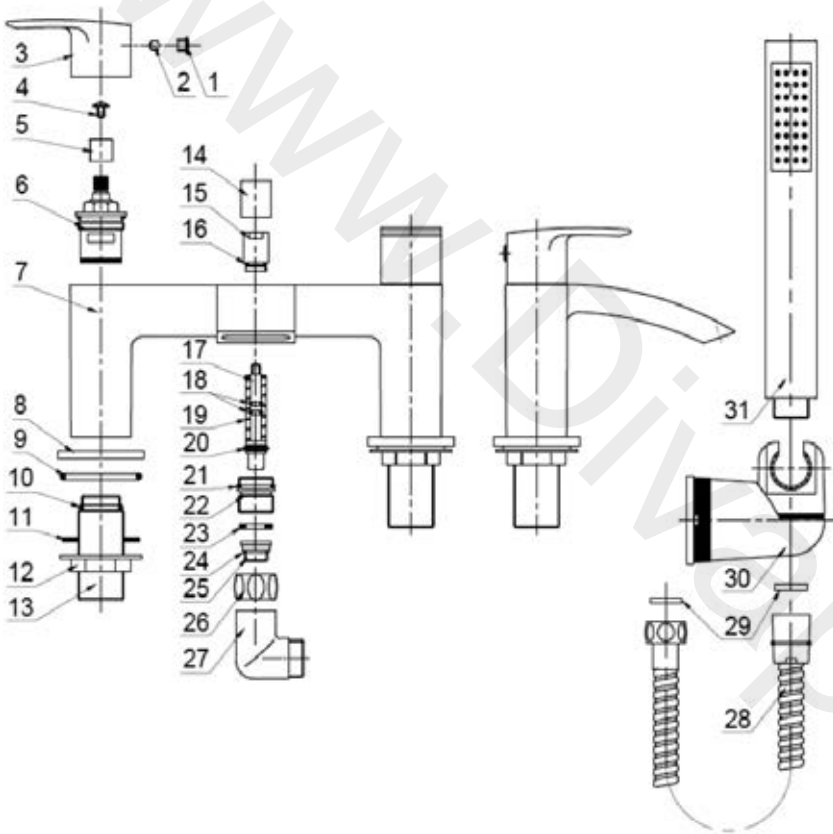

Sweep bath/ shower mixer and kit

nabis

Product code – A05416

The nabis Sweep – a contemporary, curvaceous design statement for any modern bathroom.

Features:

- 1/4 turn 3/4" head valve
- Chrome finish
- Brass tap body
- Zinc handle
- Minimum working pressure: 0.3 bar
- Operation pressure range: 0.3 bar – 5 bar
- Suitable for both low & high pressure systems

Flow rates				
Pressure (Bar)	Hot water only (L/m)	Cold water only (L/m)	Mix (L/m)	Shower (L/m)
0.1	3.90	3.80	5.00	2.50
0.2	5.70	5.60	7.00	3.00
0.3	9.30	7.20	9.30	4.00
0.4	8.60	8.80	11.10	4.60
0.5	9.90	9.90	13.00	5.10
1	14.50	14.50	19.30	7.50
2	20.80	20.70	27.50	10.90
3	27.40	27.50	33.00	13.30
4	36.00	36.00	41.00	15.50
5	41.00	41.00	–	17.50

Product dimension and weight	
Product dimension (mm)	230.5 x 198.4 x 203.2
Net weight (kg)	1.450
Gross weight (kg)	2.590

Details

Item	Description	Qty	Material	Spec
1	Indice	2	Plastic	-
2	Screw	2	Stainless Steel	M5X6
3	Handle	2	Zinc	-
4	Screw	2	Stainless Steel	-
5	Nut	2	Plastic	-
6	Head Valve	2	Assembly	G3/4"
7	Body	1	Hpb59-1	-
8	Base Plate	2	Hpb59-1	-
9	'O' Ring	2	Rubber	-
10	'O' Ring	2	Rubber	Ø18XØ2.5
11	'O' Ring	2	Rubber	G3/4"
12	Back Nut	2	Brass	G3/4"
13	Inlet	2	Hpb59-1	G3/4"
14	Head of Diverter	1	Brass	-
15	Core	1	Hpb59-1	-
16	'O' Ring	1	Rubber	Ø12XØ2

Item	Description	Qty	Material	Spec
17	Bar	1	Hpb59-1	-
18	'O' Ring	2	Rubber	Ø7XØ1.9
19	Spring	1	Stainless Steel	-
20	'O' Ring	2	Rubber	-
21	'O' Ring	1	Rubber	Ø18XØ2
22	Connector	1	Hpb59-1	-
23	Sealing	1	Iron	-
24	'O' Ring	1	Rubber	-
25	Connector	1	Hpb59-1	-
26	Hexnut	1	Hpb59-1	-
27	Connector	1	Hpb59-1	-
28	Shower Hose	1	Assembly	-
29	Sealing	2	Rubber	F1/2XF1/2
30	Bracket	1	Plastic	-
31	Hand Shower	1	Assembly	-