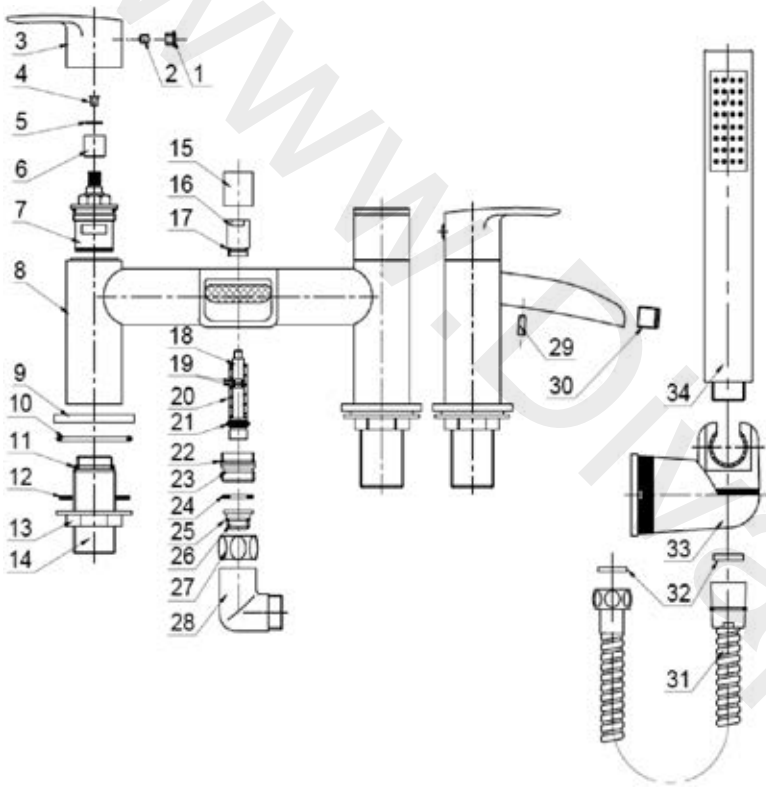

Torc basin/shower mixer and kit

nabis

Product code – A05419

The nabis Torc – an elegant waterfall spout designed to give a touch of luxury to your bathroom.

Features:

- 1/4 turn 3/4" head valve
- Chrome finish
- Brass tap body
- Zinc handle
- Minimum working pressure: 0.3 bar
- Operation pressure range: 0.3 bar – 5 bar
- Suitable for both low & high pressure systems

Flow rates				
Pressure (Bar)	Hot water only (L/m)	Cold water only (L/m)	Mix (L/m)	Shower (L/m)
0.1	3.20	3.30	4.20	2.40
0.2	7.30	7.20	8.30	3.10
0.3	9.30	9.20	10.30	4.10
0.4	11.50	11.40	12.50	4.60
0.5	13.20	13.00	14.10	5.20
1	19.90	19.80	20.80	7.60
2	29.20	29.00	30.10	10.90
3	31.50	31.50	31.30	13.30
4	–	–	–	15.20
5	–	–	–	17.60

Product dimension and weight	
Product dimension (mm)	236 x 123.5 x 166
Net weight (kg)	1.500
Gross weight (kg)	2.400

Details

Item	Description	Qty	Material	Spec
1	Indice	2	Plastic	-
2	Screw	2	Stainless Steel	M5X6
3	Handle	2	Zinc	-
4	Screw	2	Stainless Steel	-
5	'O' Ring	2	Iron	-
6	Nut	2	Plastic	-
7	Head Valve	2	Assembly	G3/4"
8	Body	1	Hpb59-1	-
9	Base Plate	2	Hpb59-1	-
10	'O' Ring	2	Rubber	-
11	'O' Ring	2	Rubber	Ø18XØ2.5
12	'O' Ring	2	Rubber	G3/4"
13	Back Nut	2	Brass	G3/4"
14	Inlet	2	Hpb59-1	G3/4"
15	Head of Diverter	1	Brass	-
16	Core	1	Hpb59-1	-
17	'O' Ring	1	Rubber	Ø12XØ2

Item	Description	Qty	Material	Spec
18	Bar	1	Hpb59-1	-
19	'O' Ring	2	Rubber	Ø7XØ1.9
20	Spring	1	Stainless Steel	-
21	'O' Ring	2	Rubber	-
22	'O' Ring	1	Rubber	Ø18XØ2
23	Connector	1	Hpb59-1	-
24	Sealing	1	Iron	-
25	'O' Ring	1	Rubber	-
26	Connector	1	Hpb59-1	-
27	Hexnut	1	Hpb59-1	-
28	Connector	1	Hpb59-1	-
29	Screw	1	Stainless Steel	-
30	Aerator	1	Stainless Steel	-
31	Shower Hose	1	Assembly	-
32	Sealing	2	Rubber	F1/2XF1/2
33	Bracket	1	Plastic	-
34	Hand Shower	1	Assembly	-