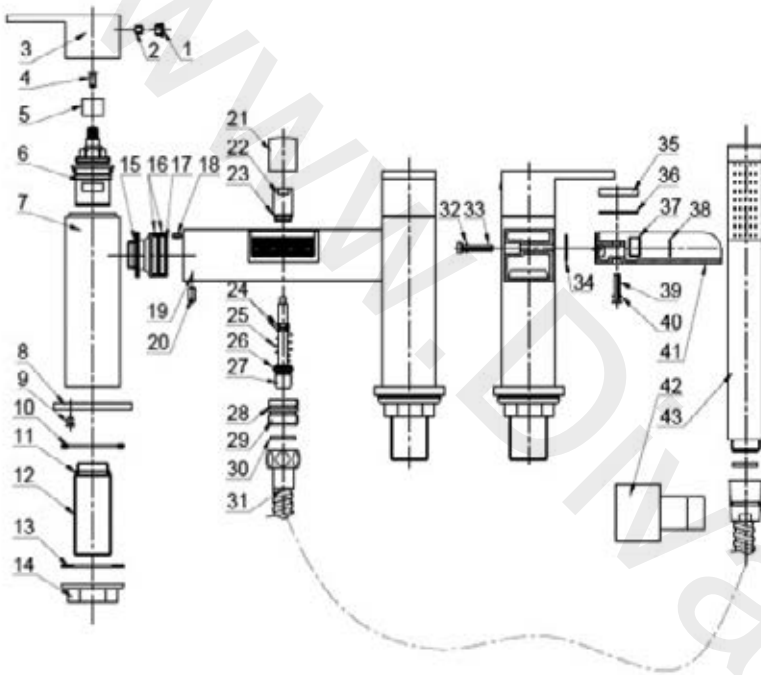

Inga bath/shower mixer and kit

nabis

Product code – A05423

The Inga range exhibits contrasting design with sharp edges meeting smooth curves and an open water flow.

Features:

- 1/4 turn 3/4" head valve
- Chrome finish
- Brass tap body
- Zinc handle
- Neopearl aerator
- Minimum working pressure: 0.3 bar
- Operation pressure range: 0.3 bar – 5 bar
- Suitable for both low & high-pressure systems

Product dimension and weight

Product dimension (mm)	230 x 132.5 x 196.8
Net weight (kg)	2.700
Gross weight (kg)	3.400

Plumbing

Heating

Cooling

Drainage

Pipe

Parts

WOLSELEY

The Specialist Merchant

Details

Item	Description	Qty	Material	Spec
1	Indice	2	Plastic	-
2	Screw	2	Stainless Steel	M5X6
3	Handle	2	Zinc	-
4	Screw	2	Stainless Steel	M4X8
5	Nut	2	Plastic	-
6	Head Valve	2	Assembly	G3/4"
7	Body	1	Hpb59-1	-
8	Base Piste	2	Zinc	-
9	Screw	2	Stainless Steel	M4X5
10	'O' Ring	2	Rubber	-
11	'O' Ring	2	Rubber	XXXXXX
12	Inlet	2	Hpb59-1	G3/4"
13	'O' Ring	2	Rubber	G3/4"
14	Back Nut	2	Plastic	G3/4"
15	'O' Ring	2	Rubber	Ø18XØXXX
16	'O' Ring	4	Rubber	Ø28XØXXX
17	Connector	2	Hpb59-1	-
18	Screw	4	Stainless Steel	M3X6
19	Tube	1	Hpb59-1	-
20	Screw	4	Stainless Steel	M5X10
21	Head of Diverter	1	Hpb59-1	-
22	Cover	1	Hpb59-1	-

Item	Description	Qty	Material	Spec
23	'O' Ring	1	Rubber	Ø12XØXXX
24	'O' Ring	2	Rubber	XXXXXX
25	Spring	1	Stainless Steel	-
26	'O' Ring	1	Rubber	-
27	Bar	1	Hpb59-1	-
28	'O' Ring	1	Rubber	Ø18XØXXX
29	Connector	1	Hpb59-1	-
30	Sealing	2	Rubber	XXXXXX
31	Shower Hose	1	Assembly	-
32	'O' Ring	2	Rubber	XXXXXX
33	Screw	2	Stainless Steel	M4X30
34	Sealing	1	Rubber	-
35	Metal Cove	1	Hpb59-1	-
36	Sealing	1	Rubber	-
37	Aerator	1	Stainless Steel	-
38	Aerator	1	Stainless Steel	-
39	Screw	1	Stainless Steel	M4X5
40	'O' Ring	1	Rubber	XXXXXX
41	Spout	1	Hpb59-1	-
42	Bracket	1	Plastic	-
43	Hand Shower	1	Assembly	-