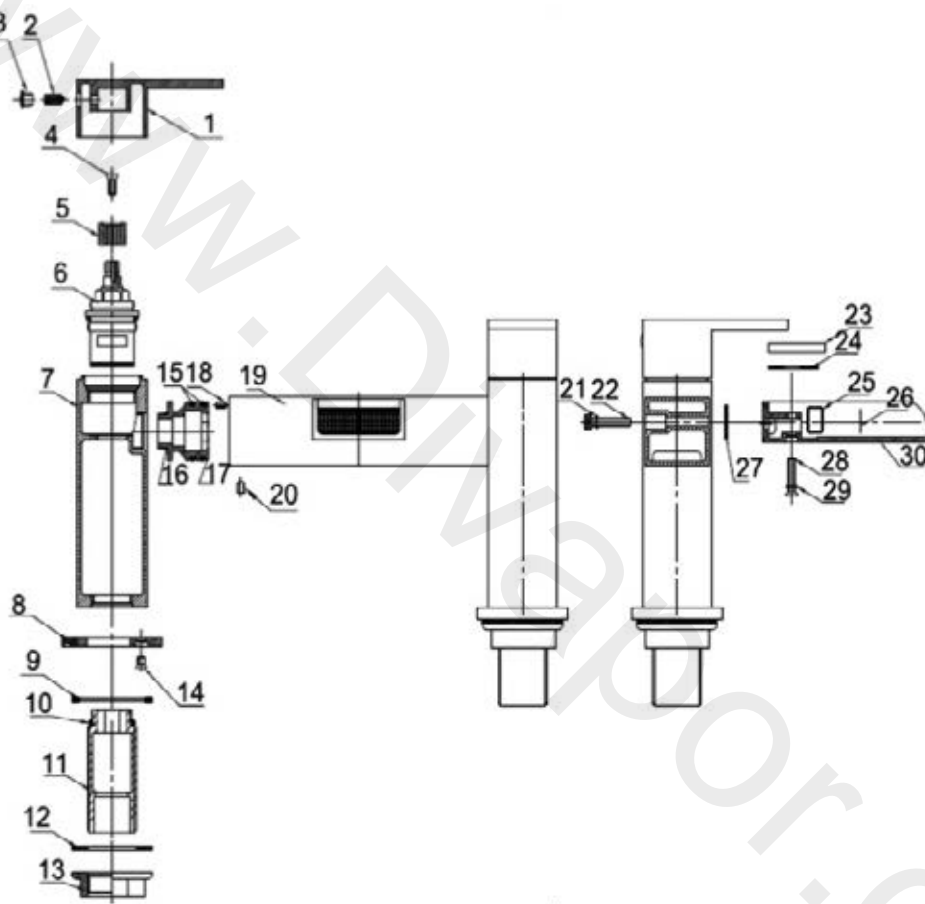

Inga bath filler taps

nabis

Product code – A05424

The Inga range exhibits contrasting design with sharp edges meeting smooth curves and an open water flow.

Features:

- 1/4 turn 3/4" head valve
- Chrome finish
- Brass tap body
- Zinc handle
- Neopearl aerator
- Minimum working pressure: 0.3 bar
- Operation pressure range: 0.3 bar – 5 bar
- Suitable for both low & high-pressure systems

Product dimension and weight	
Product dimension (mm)	230 x 132.5 x 196.8
Net weight (kg)	2.650
Gross weight (kg)	3.000

Plumbing

Heating

Cooling

Drainage

Pipe

Parts

WOLSELEY

The Specialist Merchant

Details

Item	Description	Qty	Material	Spec
1	Handle	2	Zinc	-
2	Screw	2	Stainless Steel	M5X8
3	Indice	2	Plastic	-
4	Screw	2	Stainless Steel	M4X8
5	Nut	2	Plastic	-
6	Head Valve	2	Assembly	G3/4
7	Body	2	Hpb59-1	-
8	Base Ring	2	Zinc	-
9	Inlet	2	Hpb59-1	-
10	'O' Ring	2	Rubber	Ø18X2
11	Inlet	2	Hpb59-1	G3/4
12	'O' Ring	2	Rubber	-
13	Back Nut	2	Hpb59-1	G3/4
14	Screw	4	Stainless Steel	-
15	'O' Ring	4	Rubber	Ø30XØ3

Item	Description	Qty	Material	Spec
16	'O' Ring	2	Rubber	Ø18XØ2
17	Connector	2	Hpb59-1	-
18	Screw	4	Stainless Steel	M3X6
19	Tube	1	Hpb59-1	-
20	Screw	4	Stainless Steel	M5X8
21	'O' Ring	2	Rubber	Ø7XØ1.9
22	Screw	2	Stainless Steel	M4X30
23	Sealing	1	Hpb59-1	-
24	'O' Ring	1	Rubber	-
25	Aerator	1	Stainless Steel	-
26	Aerator	1	Stainless Steel	-
27	'O' Ring	1	Rubber	-
28	Screw	1	Stainless Steel	M4X17.5
29	'O' Ring	1	Rubber	Ø7XØ1.9
30	Spout	1	Hpb59-1	-