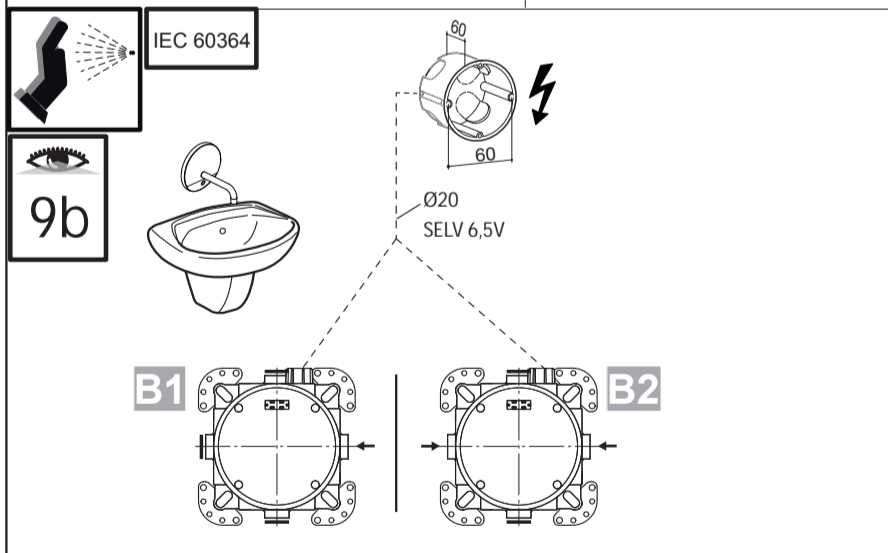

Position

- 1 = A 963 131 NU
- 4 = A 963 132 NU
- 8 = A 963 143 NU
- 9 = A 963 146 NU
- 10 = A 963 147 NU
- 13 = A 963 132 NU

**EASY BOX**  
 A 1000 NU

1116 / A 866 090 40  
 Made in Germany

Ideal Standard International NV  
 Corporate Village - Gent Building  
 Da Vincilaan 2  
 1935 Zaventem  
 Belgium