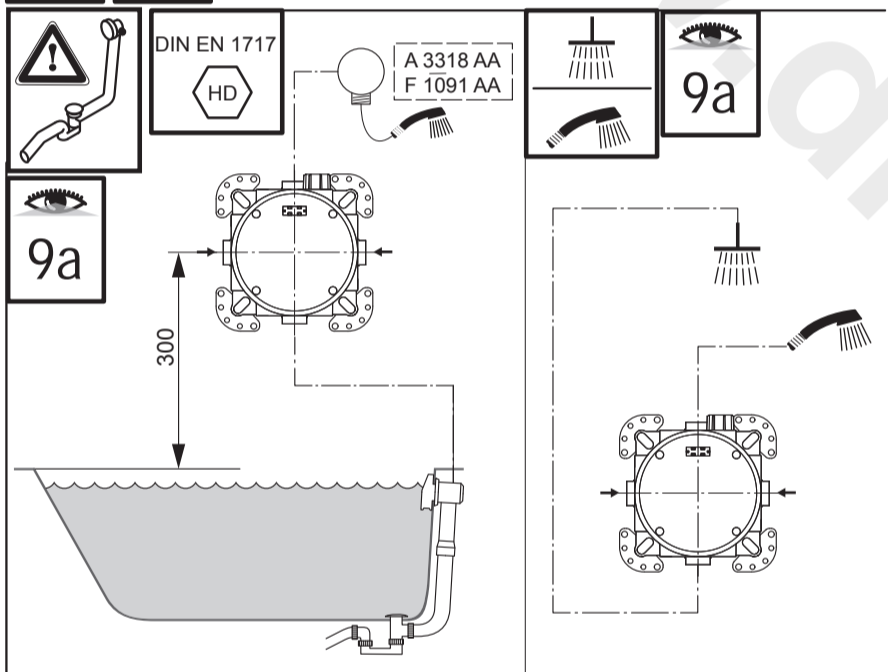

Position

- 1 = A 963 131 NU
- 4 = A 963 132 NU
- 8 = A 963 143 NU
- 9 = A 963 146 NU
- 10 = A 963 147 NU
- 13 = A 963 132 NU

**EASY BOX**  
 A 1000 NU

1116 / A 866 090 40  
 Made in Germany

Ideal Standard International NV  
 Corporate Village - Gent Building  
 Da Vincilaan 2  
 1935 Zaventem  
 Belgium