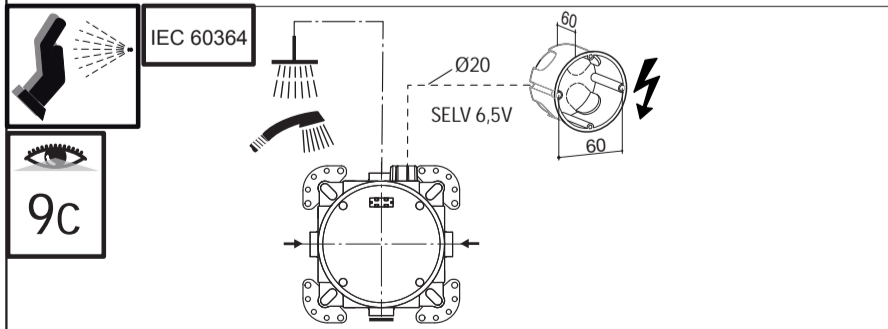

Position

- 1 = A 963 131 NU
- 4 = A 963 132 NU
- 8 = A 963 143 NU
- 9 = A 963 146 NU
- 10 = A 963 147 NU
- 13 = A 963 132 NU

**EASY BOX**  
 A 1000 NU

1116 / A 866 090 40  
 Made in Germany

Ideal Standard International NV  
 Corporate Village - Gent Building  
 Da Vincilaan 2  
 1935 Zaventem  
 Belgium