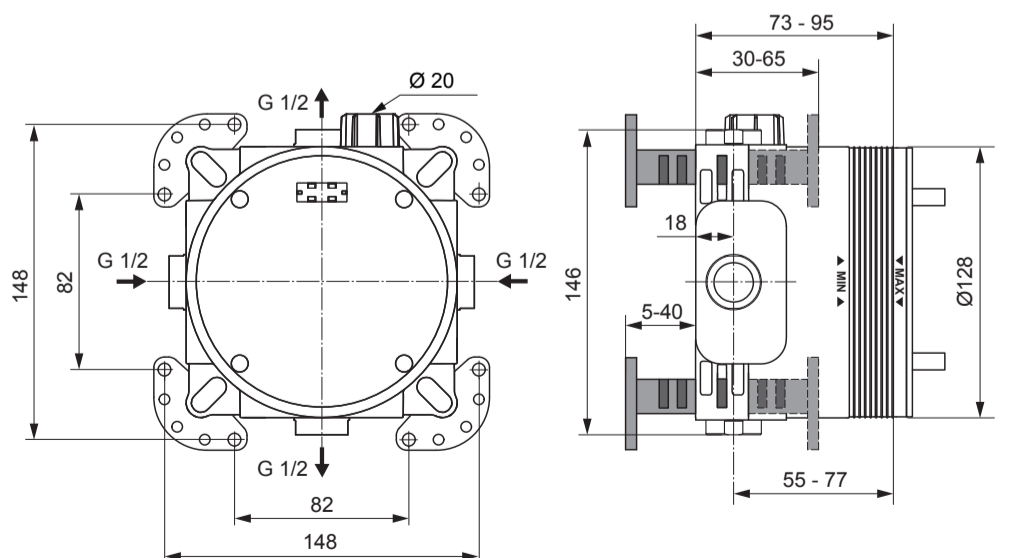

Position

- 1 = A 963 131 NU
- 4 = A 963 132 NU
- 8 = A 963 143 NU
- 9 = A 963 146 NU
- 10 = A 963 147 NU
- 13 = A 963 132 NU

**EASY BOX**  
 A 1000 NU

1116 / A 866 090 40  
 Made in Germany

Ideal Standard International NV  
 Corporate Village - Gent Building  
 Da Vincilaan 2  
 1935 Zaventem  
 Belgium