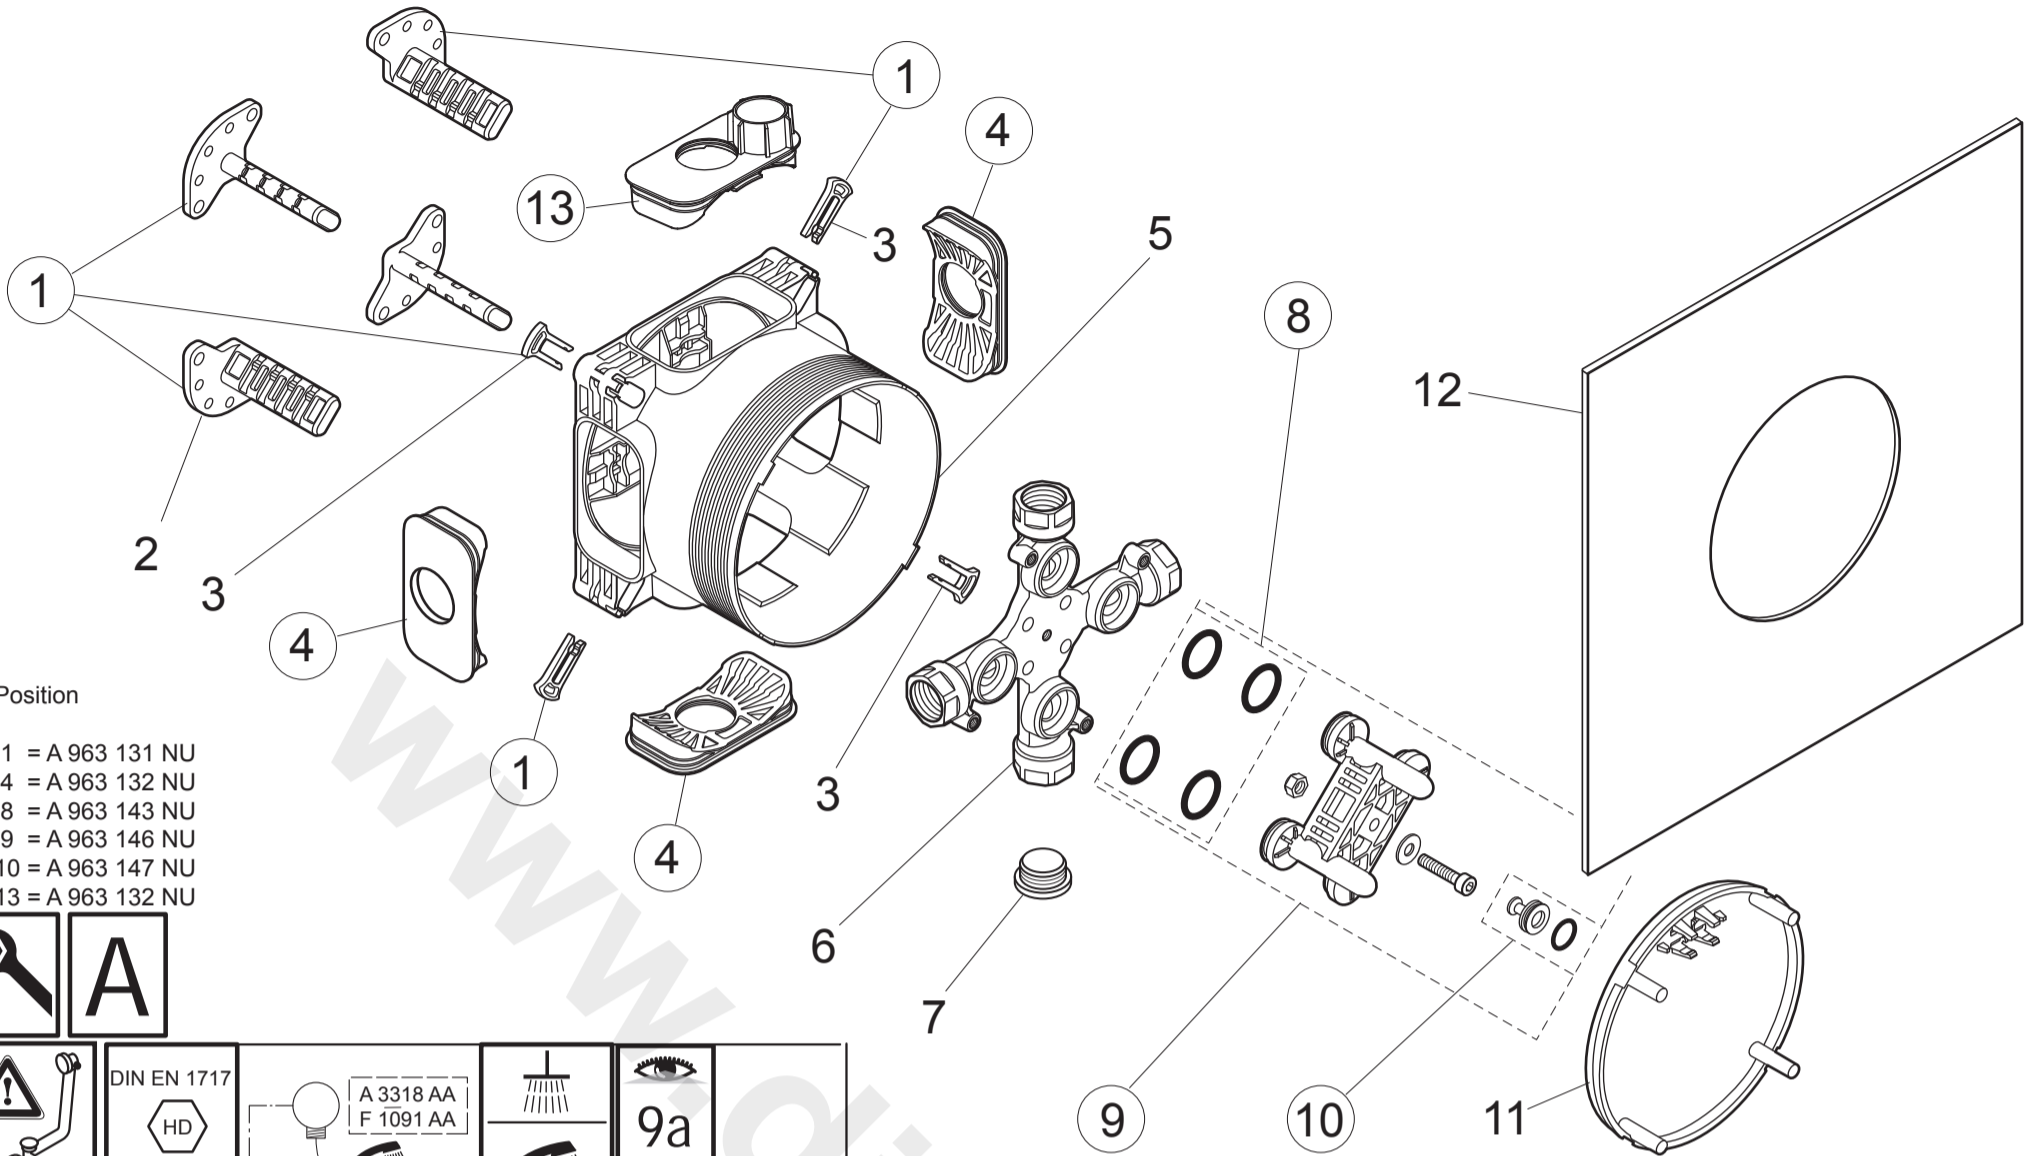

Position

- 1 = A 963 131 NU
- 4 = A 963 132 NU
- 8 = A 963 143 NU
- 9 = A 963 146 NU
- 10 = A 963 147 NU
- 13 = A 963 132 NU

**EASY BOX**  
 A 1000 NU

1116 / A 866 090 40  
 Made in Germany

Ideal Standard International NV  
 Corporate Village - Gent Building  
 Da Vincilaan 2  
 1935 Zaventem  
 Belgium