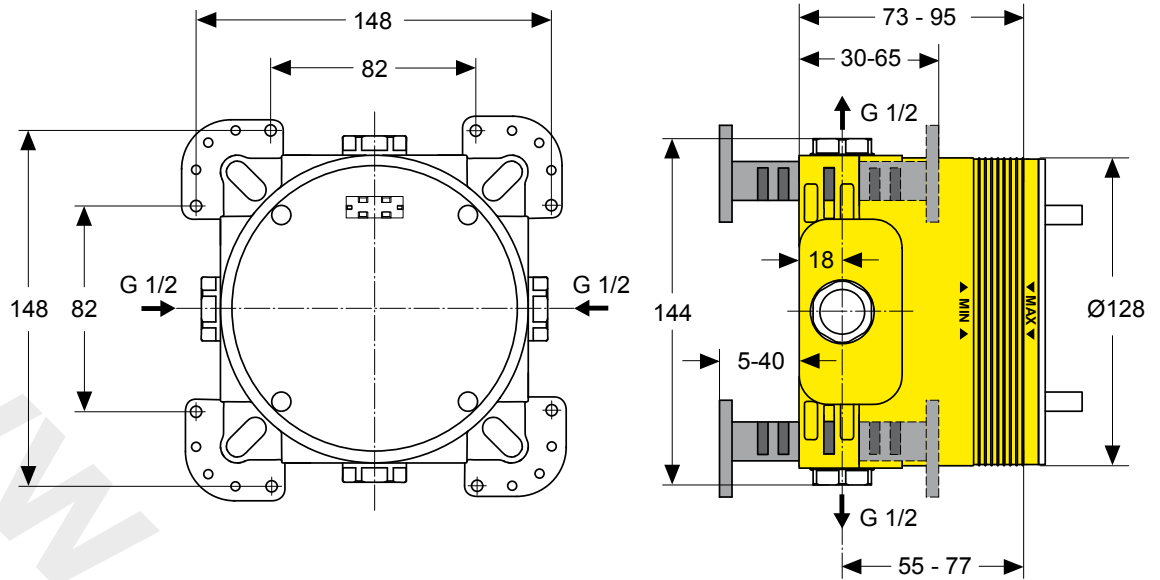

Easy Box A1000NU

Produced from: July 2009

Pre-installation kit 1 **A1000NU**

Pos.	Description	Part-Number	Qty.	Pos.	Description	Part-Number	Qty.
1	Installation depth adjustment with clips	A 963 131 NU	1 Set	7	Plug G1/2		
2	Depth adjustment device			8	O-ring Ø 17 x 2,5	A 963 143 NU	1 Set
3	Adjustment lock (contained in pos. 1)			9	Flushing device with Screw, washer + sealing set	A 963 146 NU	1 Set
4	Side sealing	A 963 132 NU	1 Set	10	Plug with o-ring Ø 12x1,5	A 963 147 NU	1 pcs
5	Built-in box			11	Cover for built-in box		
6	Multi-way body			12	Sealing fleece		