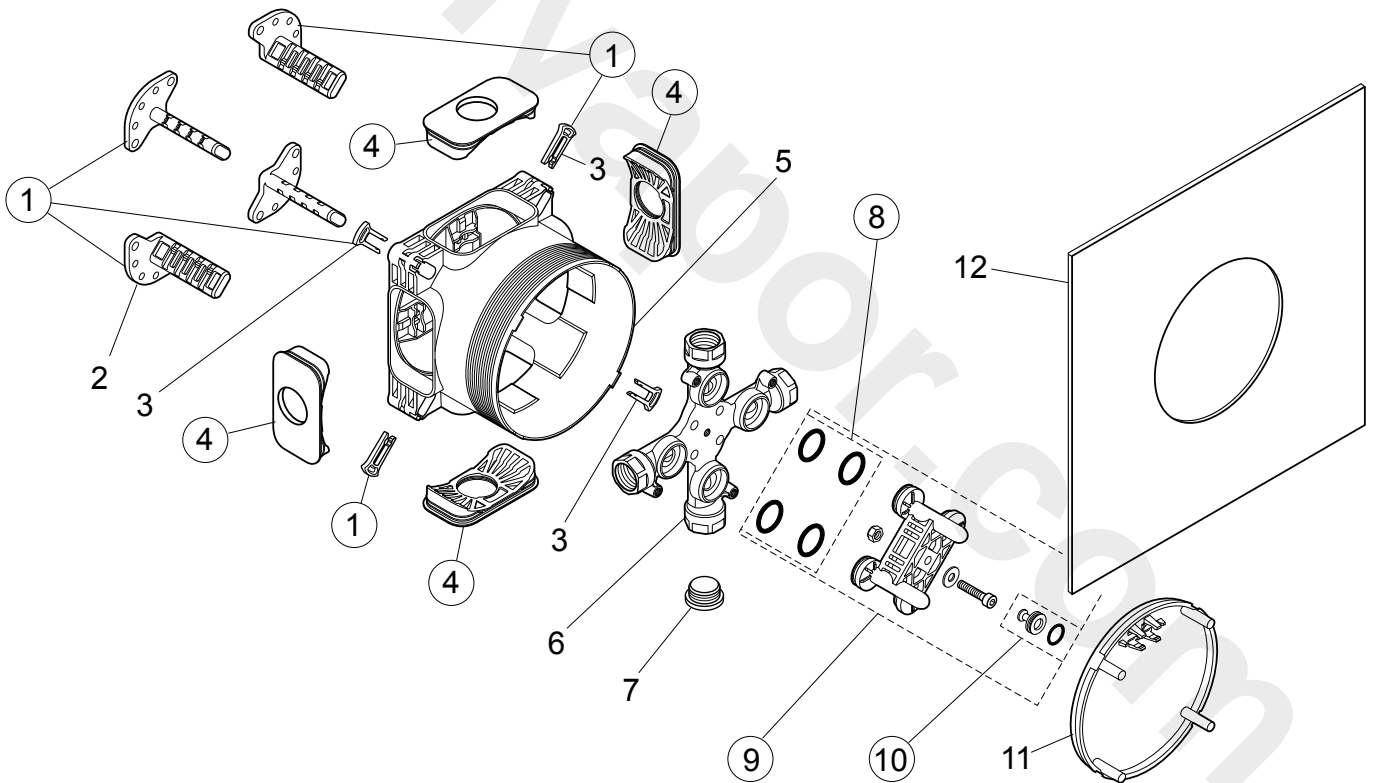

Easy Box A1000NU

Produced from: July 2009

Pre-installation kit 1 **A1000NU**

Pos.	Description	Part-Number	Qty.	Pos.	Description	Part-Number	Qty.
1	Installation depth adjustment with clips	A 963 131 NU	1 Set	7	Plug G1/2		
2	Depth adjustment device			8	O-ring Ø 17 x 2,5	A 963 143 NU	1 Set
3	Adjustment lock (contained in pos. 1)			9	Flushing device with Screw, washer + sealing set	A 963 146 NU	1 Set
4	Side sealing	A 963 132 NU	1 Set	10	Plug with o-ring Ø 12x1,5	A 963 147 NU	1 pcs
5	Built-in box			11	Cover for built-in box		
6	Multi-way body			12	Sealing fleece		