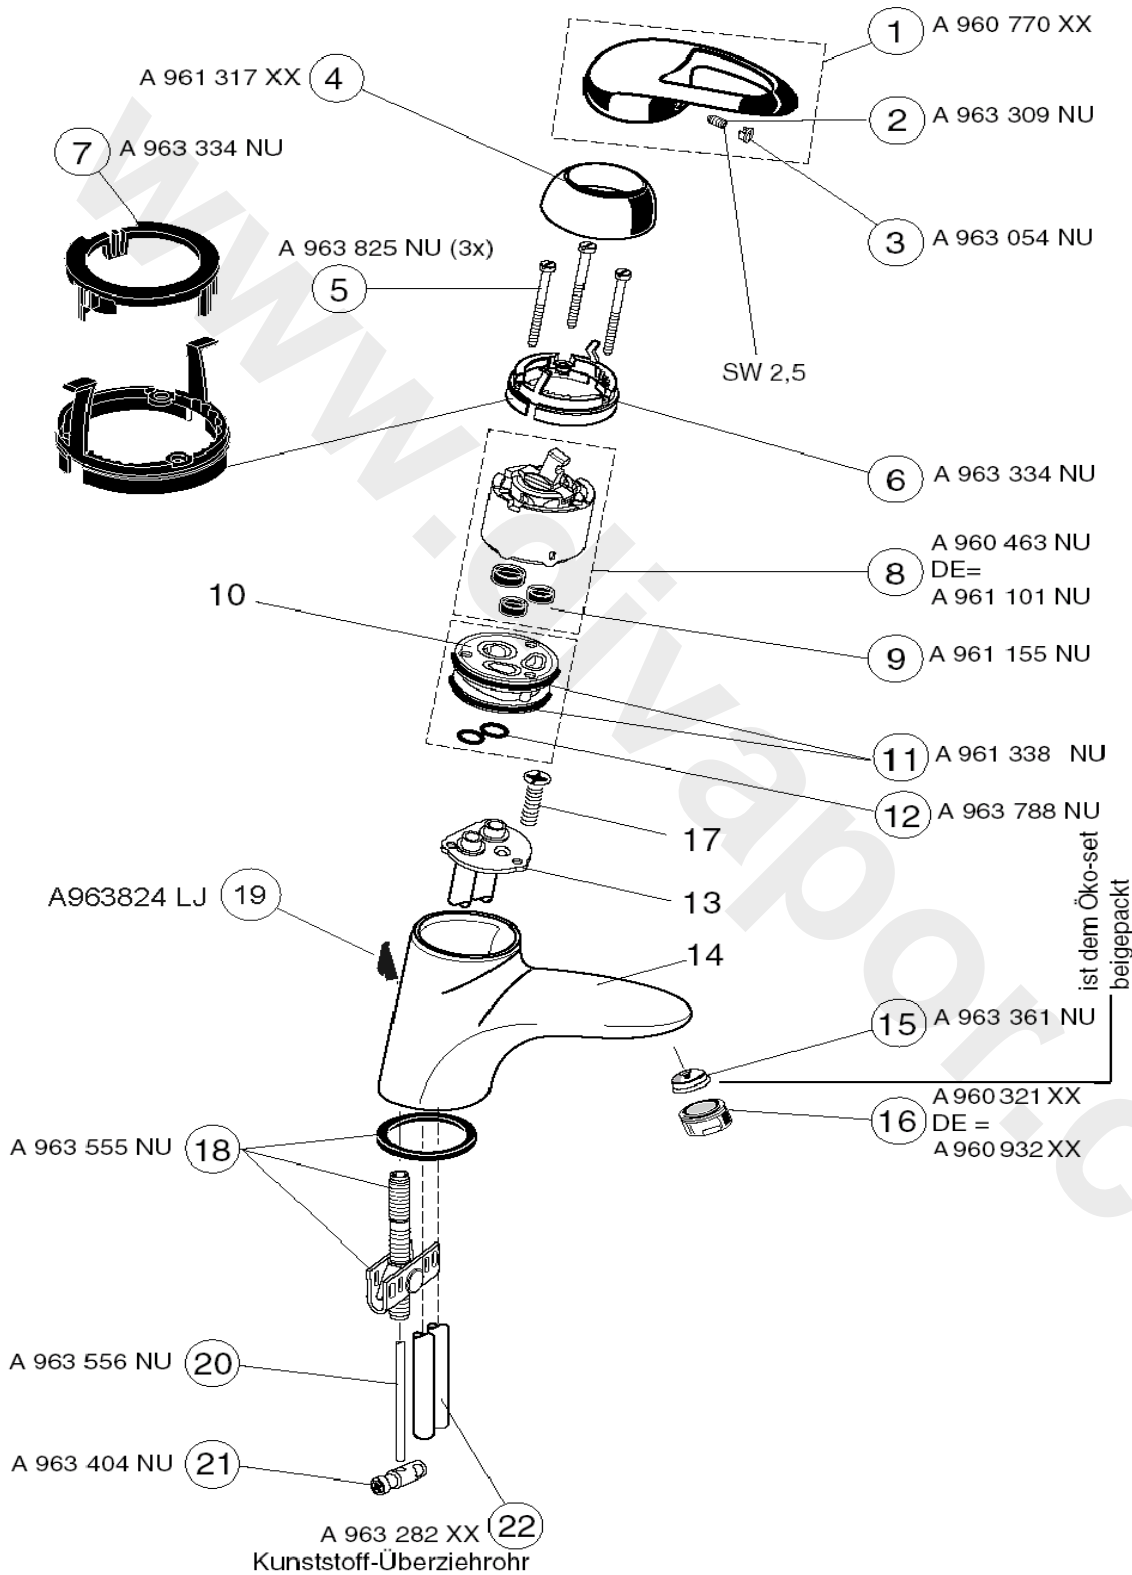

<p>

Ref.	Description	Part No.
1	IDYLL LEVER CHROME	A960770--
2	CLEAR TAP SCREW M5X10	A963309NU
3	RED/BLUE INDEX 746	A963054NU
4	SHROUD	A961317--
5	SCREW M4X65 (3 required)	A963825NU
6	HOT WATER LIMIT STOP	A963334NU
7	HOT WATER LIMIT STOP	A963334NU
8	47MM CX SINGLE LEVER CARTRIDGE COMPLETE	A960500NU
8DE	CERAMIX CARTRIDGE FOR WATER HEATER	A961101NU
9	PICCOLO 2 BSH FTG CTRDGE BSE WSHRS/SEALS	A961155NU
10	PLASTIC MANIFOLD FOR MULTI PORT CARTRIDGE	A904629
11	O-RING	A961338NU
12	O-RING 10 X 2,5	A963788NU
15	ECCO SET	A963361NU
16	NOZZLE FOR 505	A960321--
16DE	NOZZLE FOR WATER HEATER	A923787AA
18	FIXATION KIT TOP FIX	A963555NU
19	BUNG FOR POP-UP HOLE	A963824LJ
22	Plastic cover white	A963282--

**NB -- colour/finish options**

Chrome = AA  
 Light Gold = AZ

www.divapoor.com