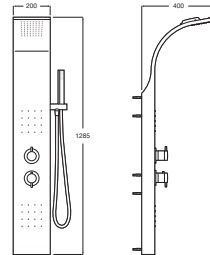

## TECHNICAL DRAWINGS

## FEATURES

Constant massage

Finish: Matt stainless steel

Handset: Included

Hydromassage

Hydromassage jet functions: Lumbar, Neck

Installation type: Wall-mounted

Minimum water pressure required (bar): 2