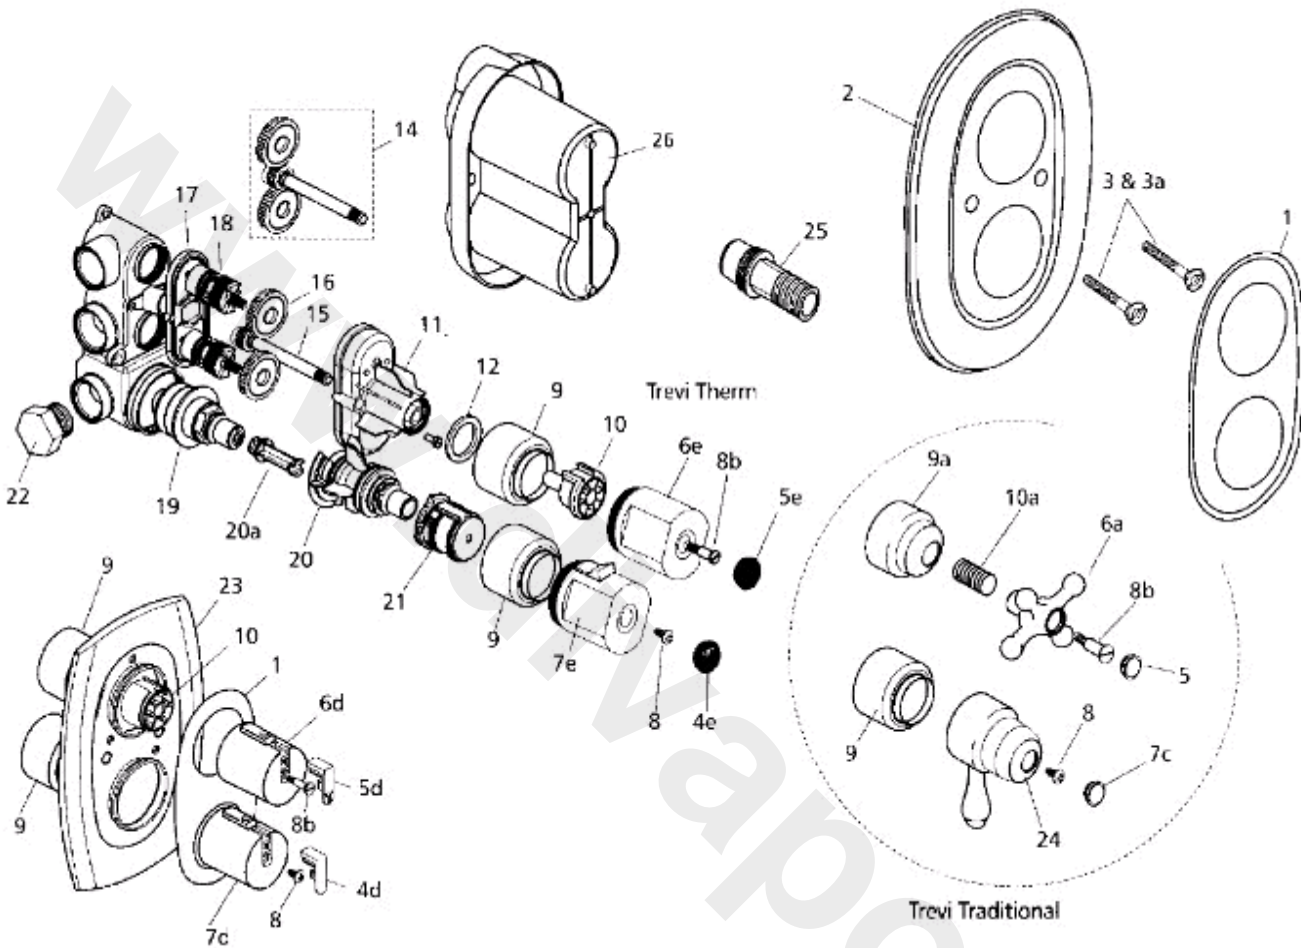

<p>

Ref.	Description
1a	Front cover plate chrome
1b	Front cover plate gold
2	Back cover plate chrome
2a	Cover plate sealing rings
3a	Cover plate fixing screws 50 mm CHROME
3b	Cover plate fixing screws 60 mm CHROME
4d	Outline temperature handle cover slip
4e	Trevi Therm Temperature handle cap
5	Traditional volume control handle cap
5d	Outline volume handle cover slip
5e	Trevi Therm volume handle cap
6a	Traditional volume handle
6d	Outline volume handle
6e	Trevi Therm volume handle
7c	Traditional temperature handle index
7d	Outline temperature handle
7e	Trevi Therm Temperature handle
8	Self tapping handle screw
8b	Long volume handle screw
9	Standard Shroud CHROME
9a	Traditional Volume control handle shroud
10	Volume control handle carrier
10a	Traditional volume control handle insert
11	Gear box cover
12	Gear box sealing washer
13	Gear box cover fixing screws
15	Gear drive spindle for A3000 only
15a	Gear drive spindle for A3110 only
16	Gear/clutch wheels - pair
17	Gear box back plate

18	1/2" cartridge	A952501NU11
19	Thermostatic control cartridge	S960134NU
19a	O-ring & filter set for Therm Control cartridge	A963069NU
20	Temperature handle extension	A963649NU
21	Temperature adjustment carrier complete	A953957NU11
22	Blanking plug	A91855414
23	Outline wall plate	A962102AA
24	Traditional temperature handle	L960214-
25	Flushing adapter outlet	A962927NU
26	Mounting template/plaster guide	A923146
27	Mounting template/plaster guide screws	99107503
28	FLOW REGULATOR 4L/MIN	E960114NU
29	FLOW REGULATOR 8L/MIN	E960113NU
30	Traditional Wall Elbow CHROME	A2405AA
30a	Traditional Wall Elbow Gold	E960116AZ
31c	Traditional Shower Hose CHROME	E4745AA
32c	Showering station Chrome	E960546AA
32g	Showering station Gold	E907786AZ
33	Chrome outline adjustable shower station 50 cp 70 lg	L960003AA
34	Chrome outline wall elbow	L960006AA
35	HOSE CHROME SMOOTH FOR SHOWER	L6731AA