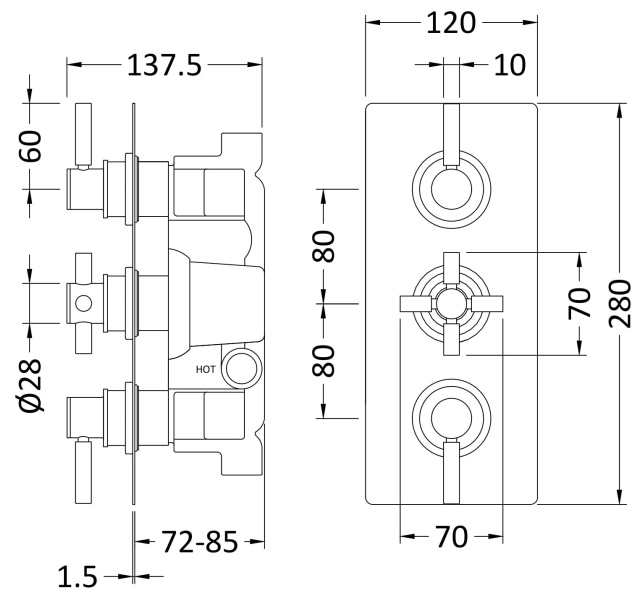

CUSTOMER DATA SHEET - SHOWERS

SALES CODE: A3003

DESCRIPTION: Tec Pura Plus Triple Thermo Valve Recplt

PRODUCT DIMENSIONS

Length (mm)	Width (mm)	Height (mm)	Depth (mm)	Nett Wgt Kg
	80	280	136	5.32

PACKAGING DIMENSIONS

Length (mm)	Width (mm)	Depth (mm)	Gross Wgt Kg
320	250	110	5.32

PACKAGING DATA

Box Colour	White Cardboard Box		
Box Qty	1	Label Colour	White Label
Label Size	100 x 50	Label Qty	2

OUTER BOX DIMENSIONS (If Applicable)

Length (mm)	Width (mm)	Height (mm)	Depth (mm)	Gross Wgt Kg
	260	400	392	21
Barcode	5055146120162			

PRODUCT DETAILS

Country of Origin		Flow Rates (L/min)	0.1 bar	5.5	0.5 bar	14	1 bar	20	2 bar	29	3 bar	44
Fitting Instruction	Yes	TMV2 Approved	No	Approval No.	N/A							
Product Material	Brass/ABS	TMV3 Approved	No	Approval No.	N/A							
Mount Type	Wall, Recessed	WRAS Approved	No	Approval No.	N/A							
Outlet Elbow Supplied	No	Head Function	Not Applicable									
Easy Clean	Not Applicable	Handset Function	Not Applicable									
Head Included	No	Body Jet Info	Not Applicable									
Handset Included	No	Pipe Size	15 mm (1/2" Bsp)									
Body Jets Included	No	Pipe Centres	N/A									
No of Body Jets	Not Applicable	Colour/Finish	Chrome									
Operating Pressure (bar)	0.1	Hose Included	Not Applicable									
Valve/Cartridge Type	1/4 Turn Ceramic Disc	No. of Outlets	2									