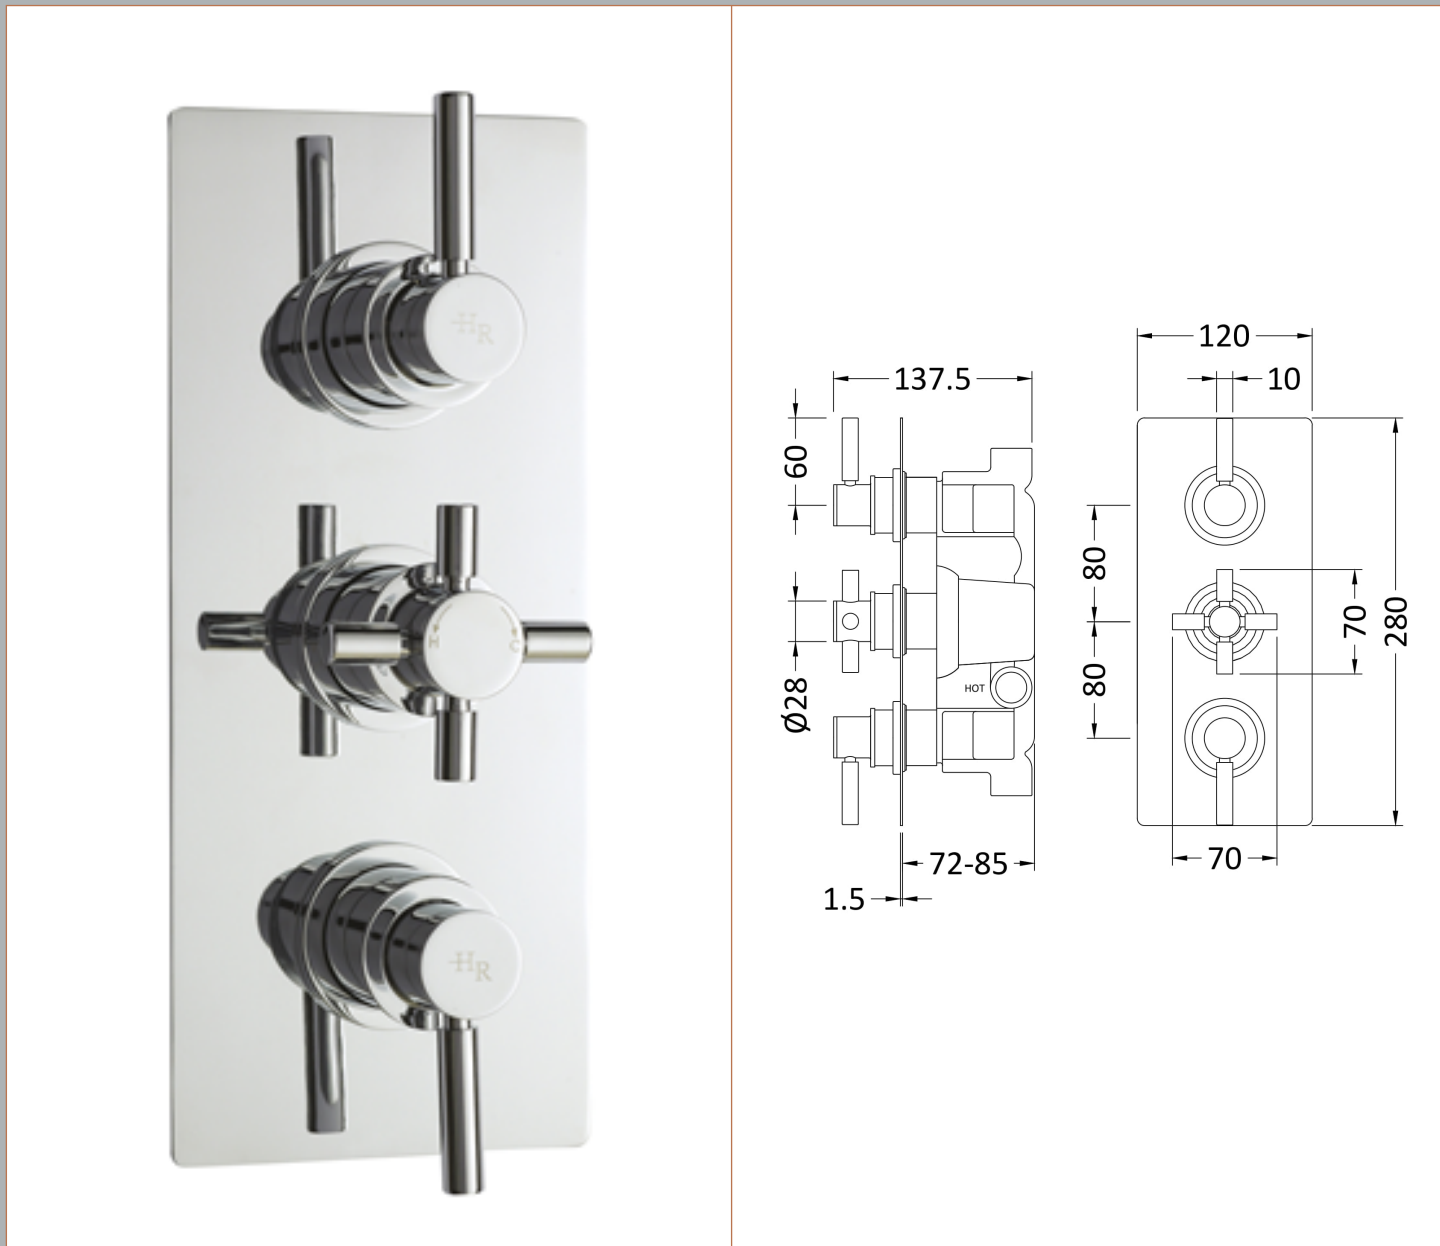

Sales Code: A3023

Description: Tec Pura Plus Triple Thermo Valve Div

Product Dimensions

Length (mm):	
Width (mm):	80
Height (mm):	280
Depth (mm):	136
Nett Weight (kg):	5.77

Packaging Dimensions

Length (mm):	350
Width (mm):	255
Height (mm):	
Gross Weight (kg):	5.77

Packaging Data

Box Colour:	White Cardboard Box
Box Qty:	1
Label Size:	100 x 50
Label Colour:	White Label
Label Qty:	2

Outer Box Dimensions (If Applicable)

Length (mm):	
Width (mm):	520
Height (mm):	420
Depth (mm):	330
Gross Weight (kg):	23
Barcode:	5055146154402

Product Details

Country of Origin:	United Kingdom
Fitting Instruction:	Yes
Product Material:	Brass/ABS
Mount Type:	Wall, Recessed
Outlet Elbow Supplied:	No
Easy Clean:	Not Applicable
Head Included:	No
Handset Included:	No
Body Jets Included:	No
No of Body Jets:	Not Applicable
Operating Pressure (bar):	0.5
Valve/Cartridge Type:	1/4 Turn Ceramic Disc
Flow Rates (L/min):	0.1 bar: N/A 0.5 bar: 13 1 bar: 17 2 bar: 24 3 bar: 27
TMV2 Approved:	No Approval No: N/A
TMV3 Approved:	No Approval No: N/A
WRAS Approved:	No Approval No: N/A
Head Function:	Not Applicable
Handset Function:	Not Applicable
Body Jet Info:	Not Applicable
Pipe Size:	15 mm & 22 mm
Pipe Centres:	N/A
Colour/Finish:	Chrome
Hose Included:	Not Applicable
No. of Outlets:	3