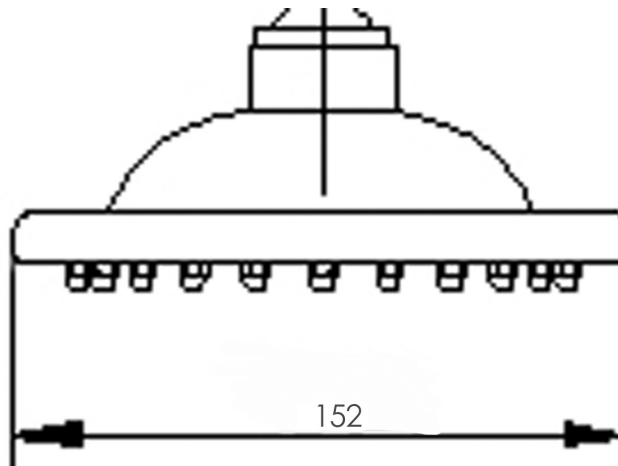

Sales Code: A304

Description: 6" Fixed Head

Product Dimensions

Length (mm):	
Width (mm):	152
Height (mm):	185
Depth (mm):	421
Nett Weight (kg):	0.79

Packaging Dimensions

Length (mm):	175
Width (mm):	165
Height (mm):	
Gross Weight (kg):	0.79

Packaging Data

Box Colour:	White Cardboard Box
Box Qty:	1
Label Size:	100 x 50
Label Colour:	White Label
Label Qty:	2

Outer Box Dimensions (If Applicable)

Length (mm):	
Width (mm):	370
Height (mm):	440
Depth (mm):	380
Gross Weight (kg):	13
Barcode:	5055146123828

Product Details

Country of Origin:	China
Fitting Instruction:	Yes
Product Material:	Brass
Mount Type:	Wall, Surface
Outlet Elbow Supplied:	No
Easy Clean:	Yes
Head Included:	Yes
Handset Included:	No
Body Jets Included:	Not Applicable
No of Body Jets:	Not Applicable
Operating Pressure (bar):	0.5
Valve/Cartridge Type:	Not Applicable
Flow Rates (L/min):	0.1 bar: N/A 0.5 bar: N/A 1 bar: N/A 2 bar: N/A 3 bar: N/A
TMV2 Approved:	No Approval No: N/A
TMV3 Approved:	No Approval No: N/A
WRAS Approved:	No Approval No: N/A
Head Function:	Single
Handset Function:	Not Applicable
Body Jet Info:	Not Applicable
Pipe Size:	Not Applicable
Pipe Centres:	N/A
Colour/Finish:	Chrome
Hose Included:	Not Applicable
No. of Outlets:	N/A