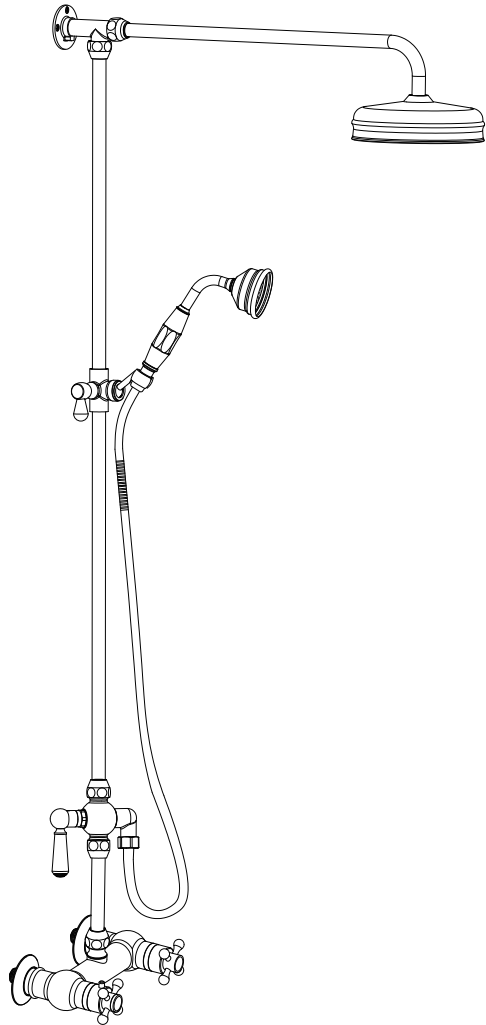

Traditional Thermostatic Shower Valve Top Outlet With Rigid Riser Kits including Diverter

Fitting Instructions

Please follow them carefully and
leave this manual with end user