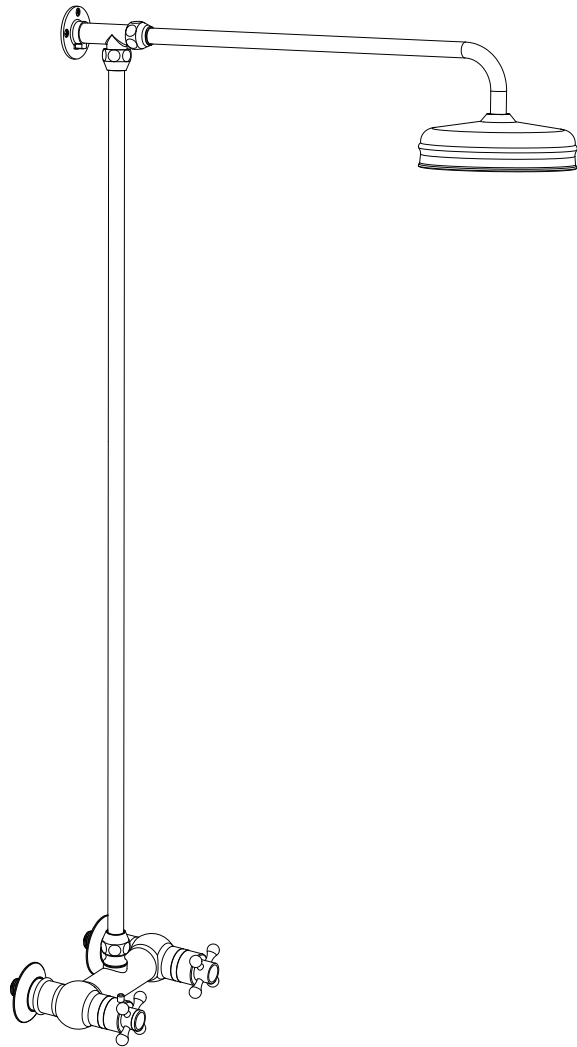

# Traditional Thermostatic Shower Valve Top Outlet With Rigid Riser Kits