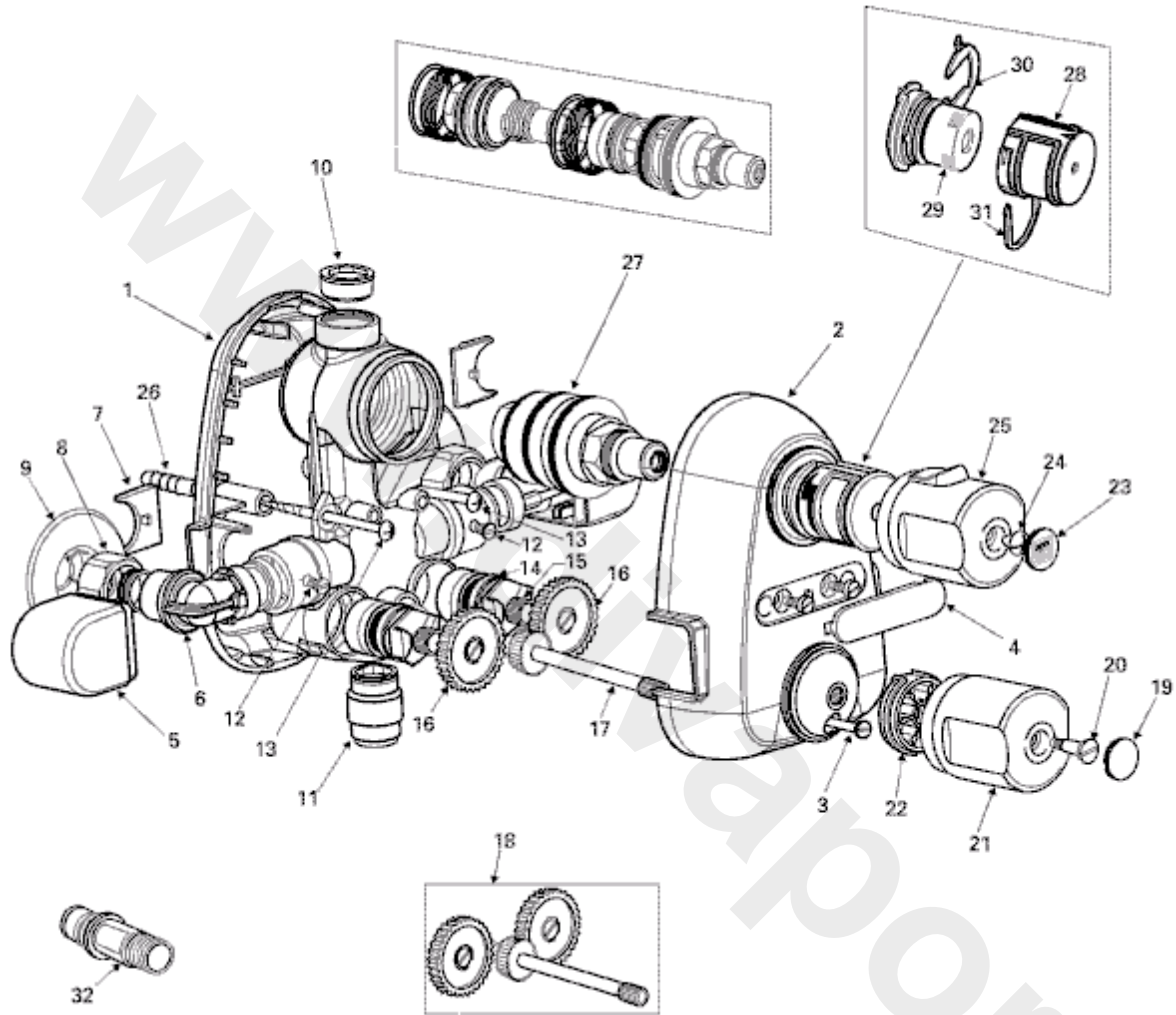

<p>

**Ref.**    **Description**

**Part No.**

1	Rear cover plate	A907097--
1a	Rear Cover plate for top or bottom outlet	A908089AA
2	Front cover plate	A907096--
2a	Front cover plate for top or bottom outlet	A908088AA
3	Rear Cover plate fixing screws	A918393
3a	Cover plate fixing screws (short)	A918327
4	Cover access plate	A909772LJ
5	Elbow cover	A923441--
6	Compression elbow - 90 x 15mm	A921869AT
7	Elbow cover plate	A923442--
8	Compression nut	A904944--
9	Escutcheon ring	A907687--
10	Blanking plug (was 91865314)	A961639NU
11	3/4" x 1/2" BSP shower outlet	A921868AA
12	Grub screw	A961188NU
13	Rear Cover plate fixing screws	A918393
14	1/2" cartridge	A952501NU11
15	Cone screw	-
16	Gear/clutch wheels - pair	A960489NU
17	Gear wheel drive spindle (50.5mm)	A960508NU
19	Volume control handle cap	A962585NU
20	Volume control handle screw	A91842814
21	Trevi Therm volume handle	A963515--
22	Volume control handle carrier	A923348
23	Temperature control handle cap	A907294LJ
24	Temperature control handle screw	A918416
25	Temperature control handle	A963506--
26	Wall plug	-
27	Thermostatic control cartridge	S960134NU
28	Temperature adjustment carrier complete	A953957NU11
32	Flushing adaptor outlet	A962927NU
33	Shower Hose	E4745--
34	FLOW REGULATOR 4L/MIN	E960114NU
36	FLOW REGULATOR 8L/MIN	E960113NU