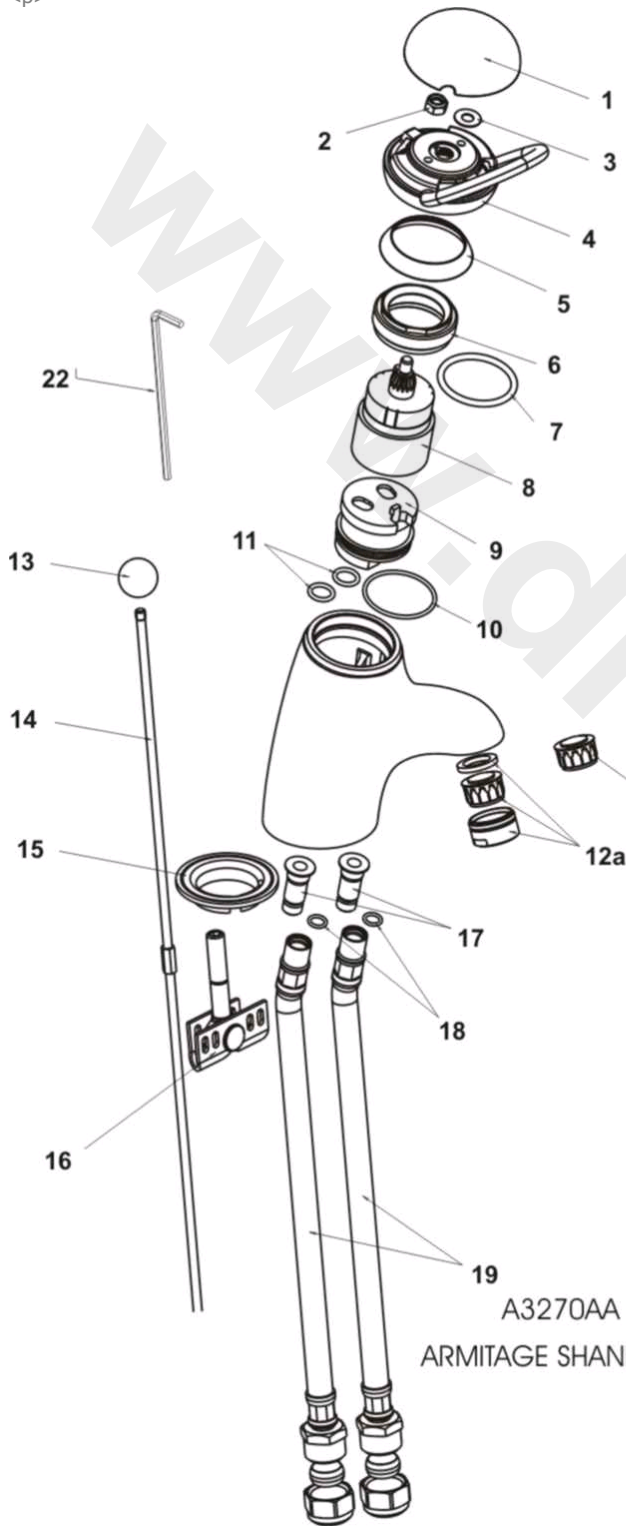

ARMITAGE SHANKS HALO A3270AA Single lever basin mixer with pop-up

<p>

A3270AA
ARMITAGE SHANKS SL BASIN MONOBLOCK

Ref.	Description	Part No.
1	Domed handle cover	A960121AA
2	Handle securing nut	A962981NU
3	Handle securing washer	A962981NU
4	Handle body	A960124--
5	Shroud	A962836AA
6	Multiport locking ring for basin bidet	A906068AT
7	Cartridge sealing O-ring 35.i.d. x 3.0 section	A962715NU
8	Multiport cartridge (small)	A962985NU
8a	A962984NU	A962984NU
9	Port adaptor	A904629
10	O-ring (port adaptor) 34.65 x 1.78mm	A962848NU
11	Port adaptor inlet O-ring 10 id x 2 section	93084900
12a	Flow straightener & bezel	A961625AA
13a	Pop-up knob chrome	A909938AA11
13b	Pop-up knob (gold for Mixage)	E908785AZ
14	Pop-up rod (2 piece)	A960132NU
15	Tap deck seal	A960123NU
16	Top fixing toggle	-
16a	Fixing kit complete (items 15, 16 & 22)	A960949NU
17	ADAPTOR FOR FLEX.HOSE M10X1	A91811614
19	Flexible inlet tails - G1/2A-M10X1I-330	A960485NU
21	Aerator	A923787AA
22	Top fixing Allen key 5mm A/F long	E960016NU

NB -- colour/finish options

Chrome = AA

Gold = AZ

Light Gold = AZ

www.divapor.com