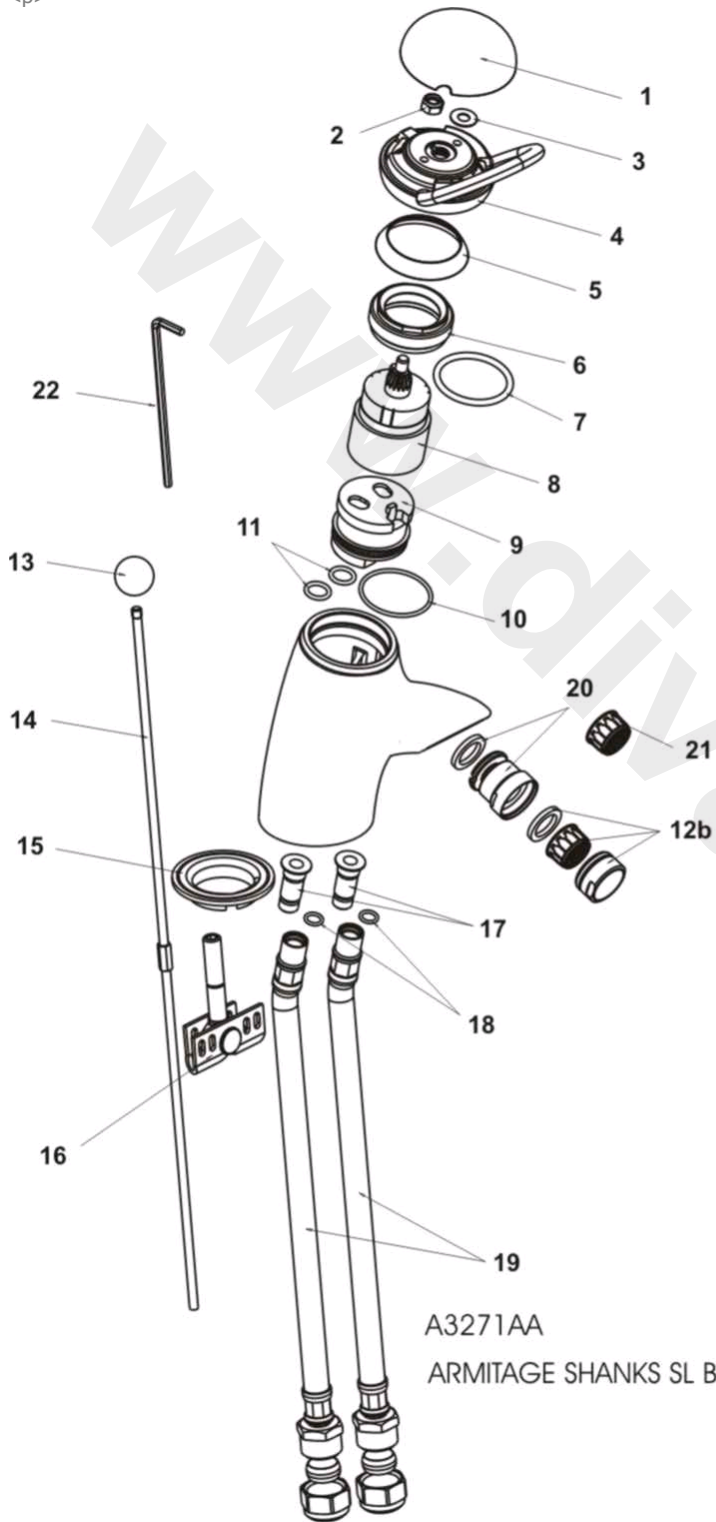

ARMITAGE SHANKS HALO A3271AA Single lever bidet mixer

<p>

A3271AA

ARMITAGE SHANKS SL BIDET MONOBLOCK

Ref.	Description	Part No.
1	Domed handle cover	A960121AA
2	Handle securing nut	A962981NU
3	Handle securing washer	A962981NU
4	Handle body	A960124--
5	Shroud	A962836AA
6	Multiport locking ring for basin bidet	A906068AT
7	Cartridge sealing O-ring 35.i.d. x 3.0 section	A962715NU
8	Multiport cartridge (small)	A951970NU11
8a	Crescent shaped temperature limit stop	A962984NU
9	Port adaptor	A904629
10	O-ring (port adaptor) 34.65 x 1.78mm	A962848NU
11	Port adaptor inlet O-ring 10 id x 2 section	93084900
12a	Flow straightener & bezel	E950655AA
13a	Pop-up knob chrome	A909938AA11
13b	Pop-up knob (gold for Mixage)	E908785AZ
14	Pop-up rod (2 piece)	A960132NU
15	Tap deck seal	A960123NU
16	Top fixing toggle	-
16a	Fixing kit complete (items 15, 16 & 22)	A960949NU
17	ADAPTOR FOR FLEX.HOSE M10X1	A91811614
19	Flexible inlet tails - G1/2A-M10X1I-330	A960485NU
21	Aerator	A923787AA
22	Top fixing Allen key 5mm A/F long	E960016NU
20a	Parabolic connector Chrome	A960063AA
20b	Parabolic connector (gold for Mixage)	A960063AZ

NB -- colour/finish options

Chrome = AA
Gold = AZ
Light Gold = AZ

www.divapor.com