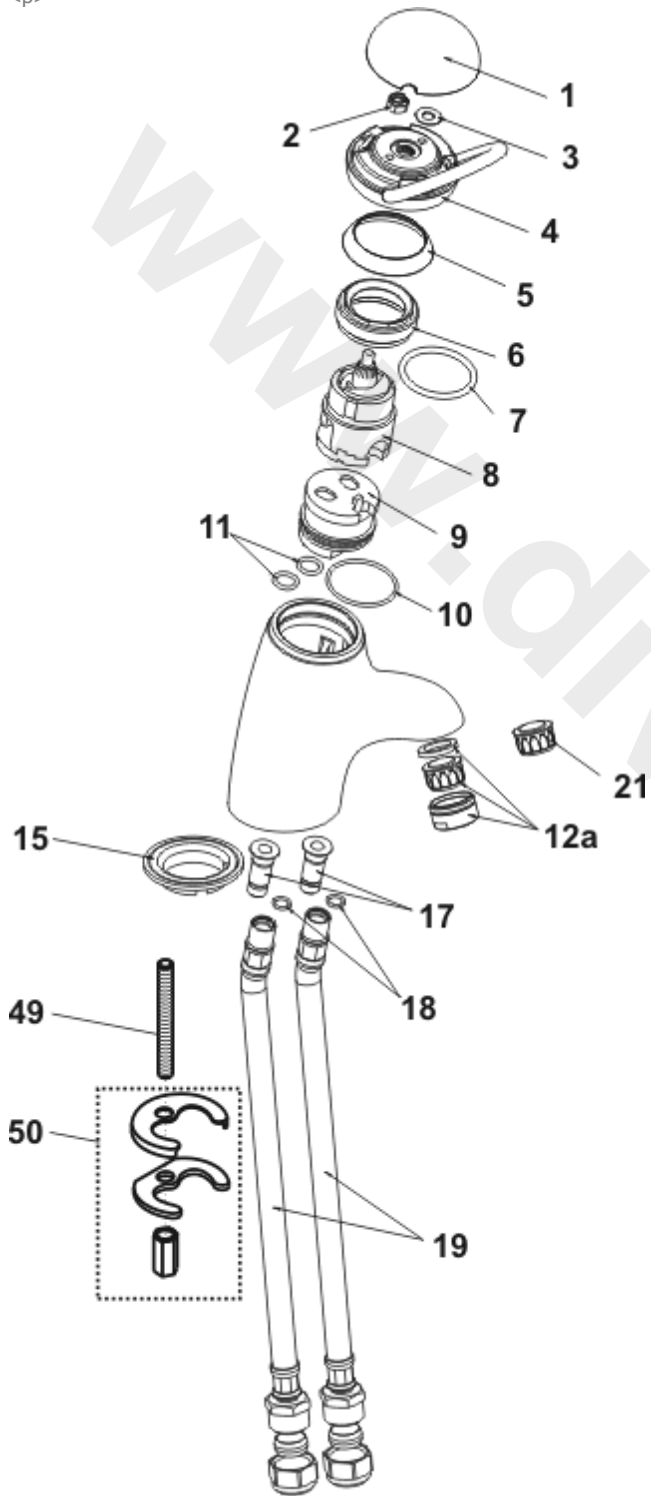

<p>

Ref.	Description	Part No.
1	Domed handle cover	A960121AA
2	Handle securing nut	A962981NU
3	Handle securing washer	A962981NU
4	Handle body	A960124--
5	Shroud	A962836AA
6	Multiport locking ring for basin bidet	A906068AT
7	Cartridge sealing O-ring 35.i.d. x 3.0 section	A962715NU
8	Multiport cartridge (small)	A962716NU
8a	Crescent shaped temperature limit stop	1A962984NU
9	Port adaptor	A904629
10	O-ring (port adaptor) 34.65 x 1.78mm	A962848NU
11	Port adaptor inlet O-ring 10 id x 2 section	93084900
12a	Flow straightener & bezel	A961625AA
15	Tap deck seal	A960123NU
17	ADAPTOR FOR FLEX.HOSE M10X1	A91811614
19	Flexible inlet tails - G1/2A-M10X1I-330	A960485NU
21	Aerator	A923787AA
49	Fixing kit	A962987NU
50	Stud	-

NB -- colour/finish options

Chrome = AA
Gold = AZ
Light Gold = AZ

www.divapor.com