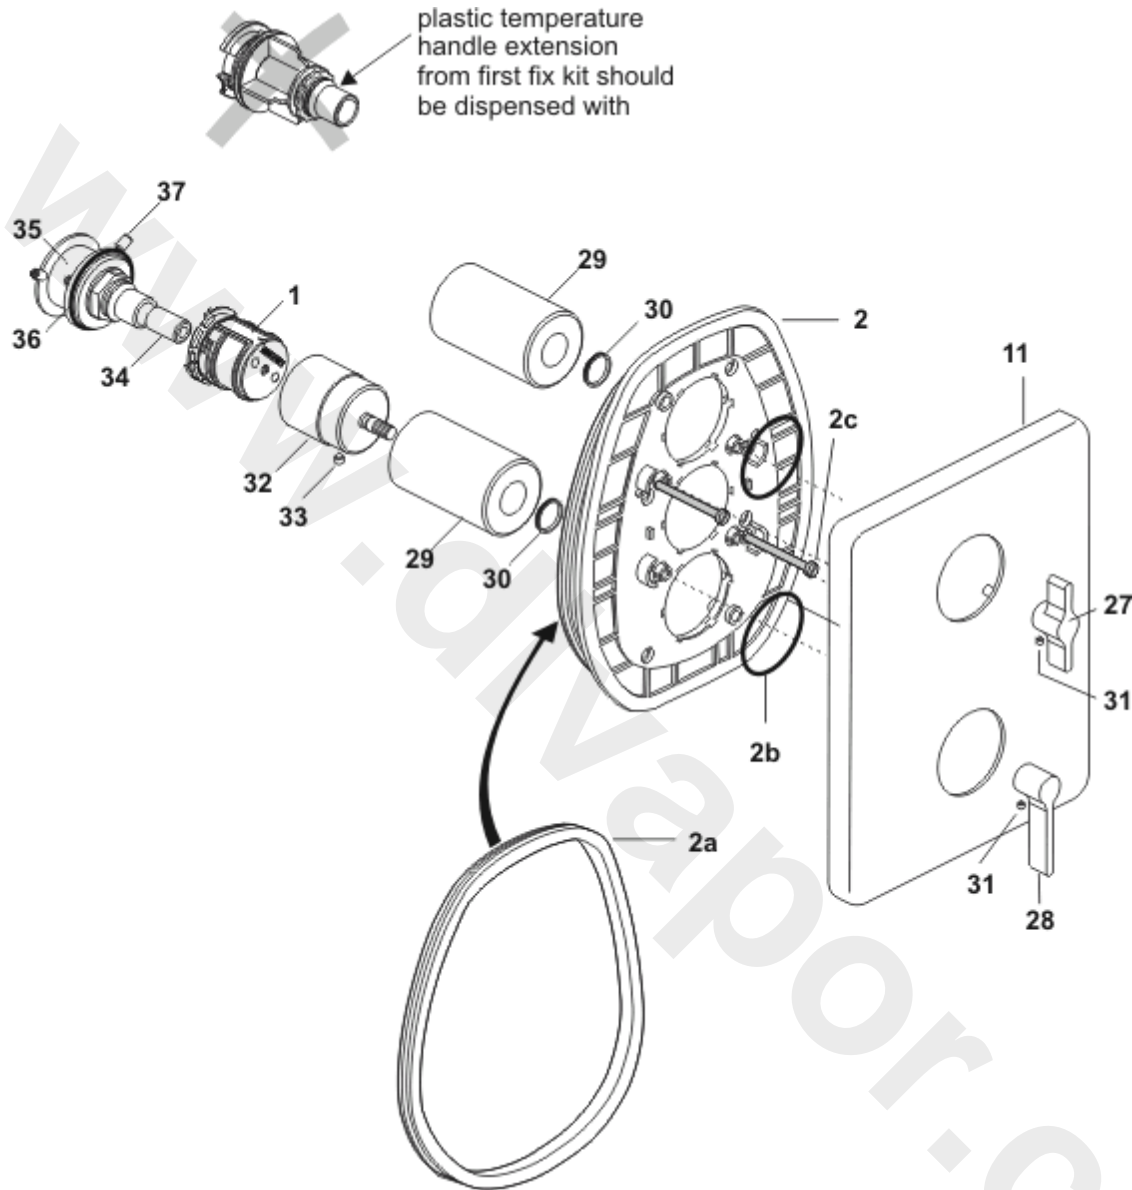

<p>

Ref.	Description
1	Temperature handle carrier
2	DC back plate, black plastic
2a	Gasket for plastic back plate
2b	O-ring for plastic back plate
2c	Screws for plastic back plate (3 pieces)
11	Silver faceplate
27	Silver flow control handle
28	Silver temperature handle
29	Silver shroud (includes seal ring 30)
31	Grub screw for Silver handles
32	Silver temp handle splined carrier
33	Grub screw for splined carrier
34	Compression piece (included in 35)
35	EXTENSION 22 MM Complete. (SILVER UK)
36	O-RING 37,77 X 2,62
37	Grub screw M5X8 DIN 913

Part No.
A953957NU11
A963425NU
A963510NU
A961623NU
A961957NU
A961674AA
A960644AA
A961933AA
A961658AA
A917423
A90887414
A917552AT
-
A961107NU
A962574NU
A960229NU

NB -- colour/finish options

Chrome = AA

www.divapor.com