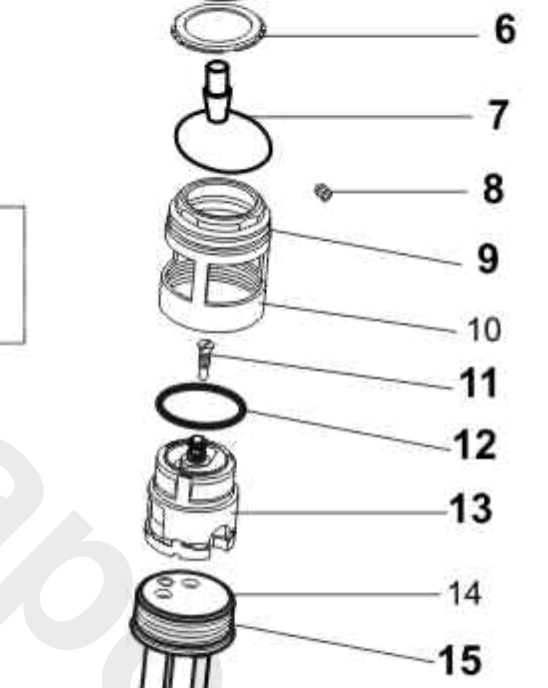

<p>

[www.divapor.com](http://www.divapor.com)

**A3666 Artefact Basin Mixer**  
**A3667 Artefact Basin Vessel Mixer**  
**A3668 Artefact Bidet Mixer**

| <b>Ref.</b> | <b>Description</b>  | <b>Part No.</b> |
|-------------|---|-----------------|
| 1           | Artefakt 6 handle disc                                    | A960009AA       |
| 2           | Handle disc screw   | A963667NU       |
| 3           | Seal  | A911701         |
| 4           | Body securing screw                                       | A960201AA       |
| 5           | Flow straightener and bezel M18x1 (also includes Aerator) | A960202AA       |
| 5a          | Aerator M18X1 2.2 GPM (see note above)                    | A960018AA       |
| 6           | Seal  | A960007NU       |
| 7           | Artefakt6 handle lever                                    | A960003AA       |
| 8           | Grub screw  | A963667NU       |
| 9           | O-Ring  | A961335NU       |
| 11          | Screw for Cartridge Spindle                               | A960017NU       |
| 12          | O-Ring Seal JS Cartridge                                  | A961205NU       |
| 13          | JS Cartridge Basin UK                                     | A962105NU       |
| 15          | Cartridge adapter O-Ring                                  | A962574NU       |
| 19          | Fixing kit  | A963454NU       |
| 20          | Pop-up waste  | E950612AA       |
| 21          | Pop-up handle knob (pin)                                  | A960005AA       |
| 22          | Pop-up handle mounting assembly                           | A960002NU       |
| 23          | Pop-up rod (was A9174001411)                              | A961040NU       |
| 24          | Flexible inlet tails                                      | A963600NU       |
| 25          | Pop-up rod clamp  | A963404NU       |
| 26          | Bidet swivel  | A960019AA       |
| 27          | lower body extension (vessel)                             | A901461AA       |