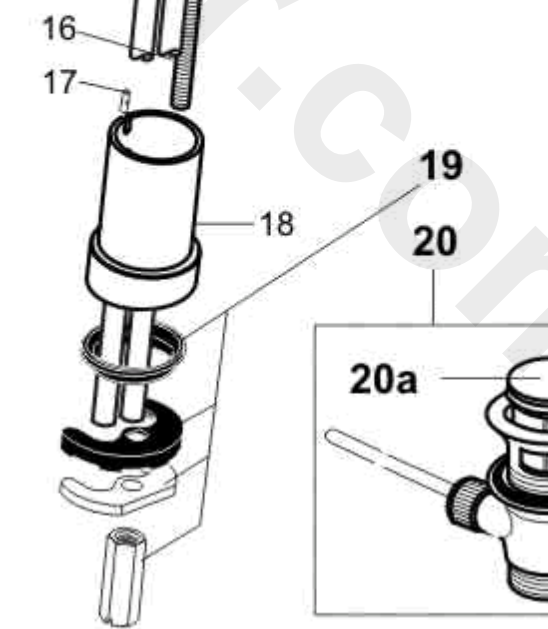

<p>

[www.divapor.com](http://www.divapor.com)

**A3666 Artefact Basin Mixer**  
**A3667 Artefact Basin Vessel Mixer**  
**A3668 Artefact Bidet Mixer**

| <b>Ref.</b> | <b>Description</b>  | <b>Part No.</b> |
|-------------|---|-----------------|
| 1           | Artefakt 6 handle disc                                    | A960009AA       |
| 2           | Handle disc screw   | A963667NU       |
| 3           | Seal  | A911701         |
| 4           | Body securing screw                                       | A960201AA       |
| 5           | Flow straightener and bezel M18x1 (also includes Aerator) | A960202AA       |
| 5a          | Aerator M18X1 2.2 GPM (see note above)                    | A960018AA       |
| 6           | Seal  | A960007NU       |
| 7           | Artefakt6 handle lever                                    | A960003AA       |
| 8           | Grub screw  | A963667NU       |
| 9           | O-Ring  | A961335NU       |
| 11          | Screw for Cartridge Spindle                               | A960017NU       |
| 12          | O-Ring Seal JS Cartridge                                  | A961205NU       |
| 13          | JS Cartridge Basin UK                                     | A962105NU       |
| 15          | Cartridge adapter O-Ring                                  | A962574NU       |
| 19          | Fixing kit  | A963454NU       |
| 20          | Pop-up waste  | E950612AA       |
| 21          | Pop-up handle knob (pin)                                  | A960005AA       |
| 22          | Pop-up handle mounting assembly                           | A960002NU       |
| 23          | Pop-up rod (was A9174001411)                              | A961040NU       |
| 24          | Flexible inlet tails                                      | A963600NU       |
| 25          | Pop-up rod clamp  | A963404NU       |
| 26          | Bidet swivel  | A960019AA       |
| 27          | lower body extension (vessel)                             | A901461AA       |