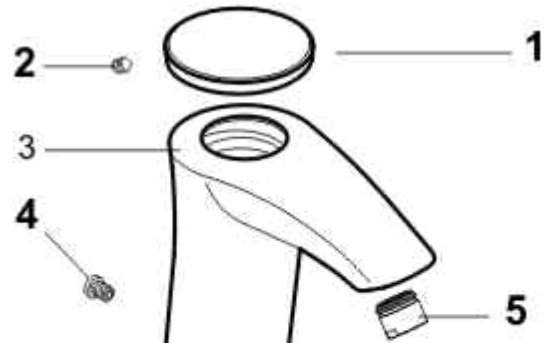

<p>

[www.divapor.com](http://www.divapor.com)

**A3666 Artefact Basin Mixer**  
**A3667 Artefact Basin Vessel Mixer**  
**A3668 Artefact Bidet Mixer**

| <b>Ref.</b> | <b>Description</b>  | <b>Part No.</b> |
|-------------|---|-----------------|
| 1           | Artefakt 6 handle disc                                    | A960009AA       |
| 2           | Handle disc screw   | A963667NU       |
| 3           | Seal  | A911701         |
| 4           | Body securing screw                                       | A960201AA       |
| 5           | Flow straightener and bezel M18x1 (also includes Aerator) | A960202AA       |
| 5a          | Aerator M18X1 2.2 GPM (see note above)                    | A960018AA       |
| 6           | Seal  | A960007NU       |
| 7           | Artefakt6 handle lever                                    | A960003AA       |
| 8           | Grub screw  | A963667NU       |
| 9           | O-Ring  | A961335NU       |
| 11          | Screw for Cartridge Spindle                               | A960017NU       |
| 12          | O-Ring Seal JS Cartridge                                  | A961205NU       |
| 13          | JS Cartridge Basin UK                                     | A962105NU       |
| 15          | Cartridge adapter O-Ring                                  | A962574NU       |
| 19          | Fixing kit  | A963454NU       |
| 20          | Pop-up waste  | E950612AA       |
| 21          | Pop-up handle knob (pin)                                  | A960005AA       |
| 22          | Pop-up handle mounting assembly                           | A960002NU       |
| 23          | Pop-up rod (was A9174001411)                              | A961040NU       |
| 24          | Flexible inlet tails                                      | A963600NU       |
| 25          | Pop-up rod clamp  | A963404NU       |
| 26          | Bidet swivel  | A960019AA       |
| 27          | lower body extension (vessel)                             | A901461AA       |