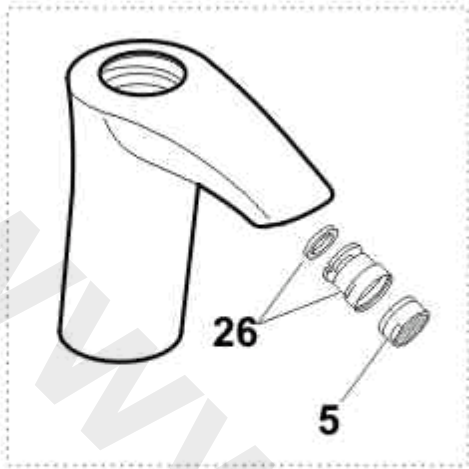

<p>

[www.divapor.com](http://www.divapor.com)

**A3666 Artefact Basin Mixer**  
**A3667 Artefact Basin Vessel Mixer**  
**A3668 Artefact Bidet Mixer**

| <b>Ref.</b> | <b>Description</b>  | <b>Part No.</b> |
|-------------|---|-----------------|
| 1           | Artefakt 6 handle disc                                    | A960009AA       |
| 2           | Handle disc screw   | A963667NU       |
| 3           | Seal  | A911701         |
| 4           | Body securing screw                                       | A960201AA       |
| 5           | Flow straightener and bezel M18x1 (also includes Aerator) | A960202AA       |
| 5a          | Aerator M18X1 2.2 GPM (see note above)                    | A960018AA       |
| 6           | Seal  | A960007NU       |
| 7           | Artefakt6 handle lever                                    | A960003AA       |
| 8           | Grub screw  | A963667NU       |
| 9           | O-Ring  | A961335NU       |
| 11          | Screw for Cartridge Spindle                               | A960017NU       |
| 12          | O-Ring Seal JS Cartridge                                  | A961205NU       |
| 13          | JS Cartridge Basin UK                                     | A962105NU       |
| 15          | Cartridge adapter O-Ring                                  | A962574NU       |
| 19          | Fixing kit  | A963454NU       |
| 20          | Pop-up waste  | E950612AA       |
| 21          | Pop-up handle knob (pin)                                  | A960005AA       |
| 22          | Pop-up handle mounting assembly                           | A960002NU       |
| 23          | Pop-up rod (was A9174001411)                              | A961040NU       |
| 24          | Flexible inlet tails                                      | A963600NU       |
| 25          | Pop-up rod clamp  | A963404NU       |
| 26          | Bidet swivel  | A960019AA       |
| 27          | lower body extension (vessel)                             | A901461AA       |