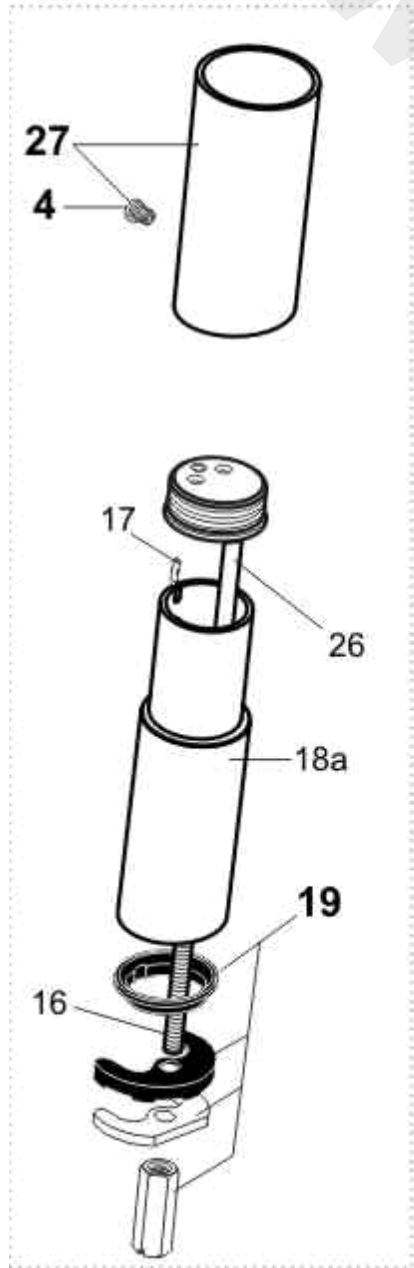

<p>

[www.divapor.com](http://www.divapor.com)

**A3666 Artefact Basin Mixer**  
**A3667 Artefact Basin Vessel Mixer**  
**A3668 Artefact Bidet Mixer**

| <b>Ref.</b> | <b>Description</b>  | <b>Part No.</b> |
|-------------|---|-----------------|
| 1           | Artefakt 6 handle disc                                    | A960009AA       |
| 2           | Handle disc screw   | A963667NU       |
| 3           | Seal  | A911701         |
| 4           | Body securing screw                                       | A960201AA       |
| 5           | Flow straightener and bezel M18x1 (also includes Aerator) | A960202AA       |
| 5a          | Aerator M18X1 2.2 GPM (see note above)                    | A960018AA       |
| 6           | Seal  | A960007NU       |
| 7           | Artefakt6 handle lever                                    | A960003AA       |
| 8           | Grub screw  | A963667NU       |
| 9           | O-Ring  | A961335NU       |
| 11          | Screw for Cartridge Spindle                               | A960017NU       |
| 12          | O-Ring Seal JS Cartridge                                  | A961205NU       |
| 13          | JS Cartridge Basin UK                                     | A962105NU       |
| 15          | Cartridge adapter O-Ring                                  | A962574NU       |
| 19          | Fixing kit  | A963454NU       |
| 20          | Pop-up waste  | E950612AA       |
| 21          | Pop-up handle knob (pin)                                  | A960005AA       |
| 22          | Pop-up handle mounting assembly                           | A960002NU       |
| 23          | Pop-up rod (was A9174001411)                              | A961040NU       |
| 24          | Flexible inlet tails                                      | A963600NU       |
| 25          | Pop-up rod clamp  | A963404NU       |
| 26          | Bidet swivel  | A960019AA       |
| 27          | lower body extension (vessel)                             | A901461AA       |