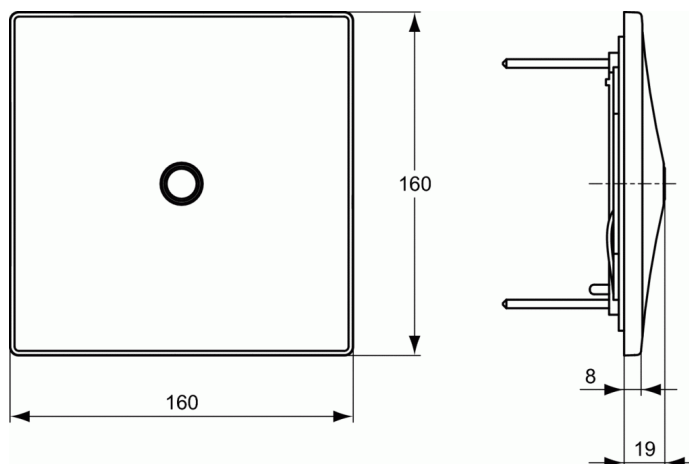

CERAPLUS

Built-in urinal sensor KIT 2

Built-in urinal sensor KIT 2

Ceraplus built-in urinal sensor KIT2

With external electronics assembly only in connection with electronic boxes A3794NU

(battery operation), A3795NU (220V operation), A3796NU

(multi-box for row urinals in connection with A3795NU)!

Suitable for urinals with rear inlet

FINISHES*

XJ

* XJ = Matt Chrome

REQUIRED

Urinal built-in electronic box KIT 1 / battery operated A3794

Urinal built-in electronic box KIT 1 / AC 220V operated A3795

Urinal built-in electronic box KIT 1 / AC multi-box in connection with A3795NU A3796