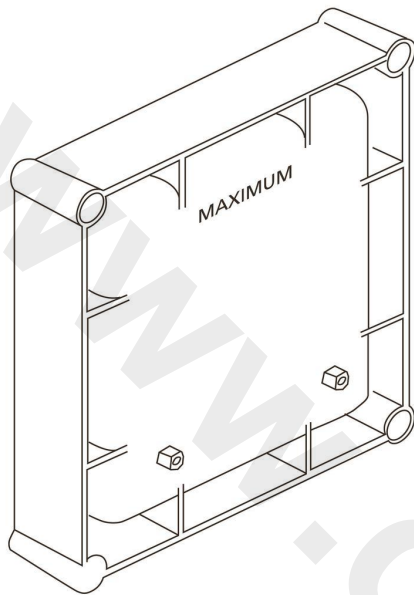

BUILT-IN PARTS

Urinal built-in electronic box KIT 1 / battery operated

A 3794 NU, A 3795 NU, A 3796 NU

Urinal built-in electronic box KIT 1 / battery operated

Urinal built-in electronic box KIT 1 / battery operated

For combination with urinal built-in KIT 2 - A3732XJ

Suitable for urinals with rear inlet

REQUIRED

Built-in urinal sensor KIT 2

A3732

FINISHES*

NU

* NU = Neutral