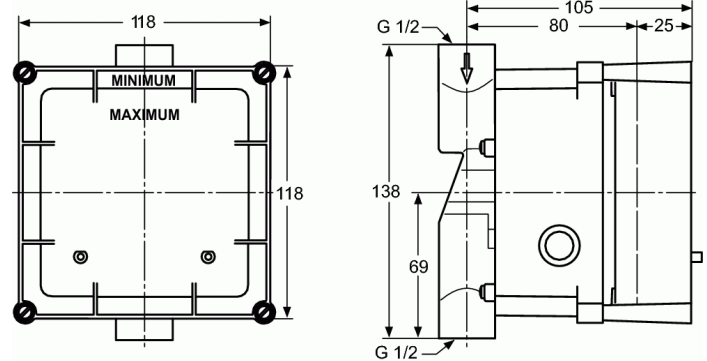

BUILT-IN PARTS

Urinal built-in electronic box KIT 1 / battery operated

A 3794 NU, A 3795 NU, A 3796 NU

Urinal built-in electronic box KIT 1 / battery operated

Urinal built-in electronic box KIT 1 / battery operated

For combination with urinal built-in KIT 2 - A3732XJ

Suitable for urinals with rear inlet

REQUIRED

Built-in urinal sensor KIT 2

A3732

FINISHES*

NU

* NU = Neutral