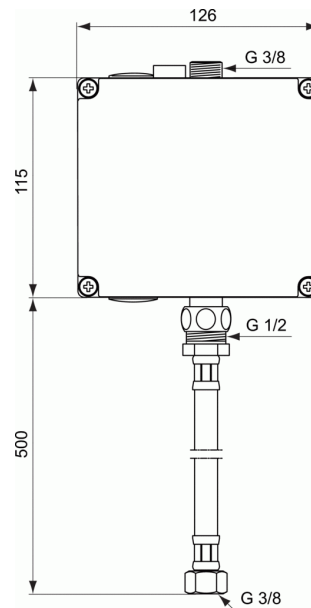

### Basin electronic box KIT 1 / one valve / AC multi-box in connection with A3808NU