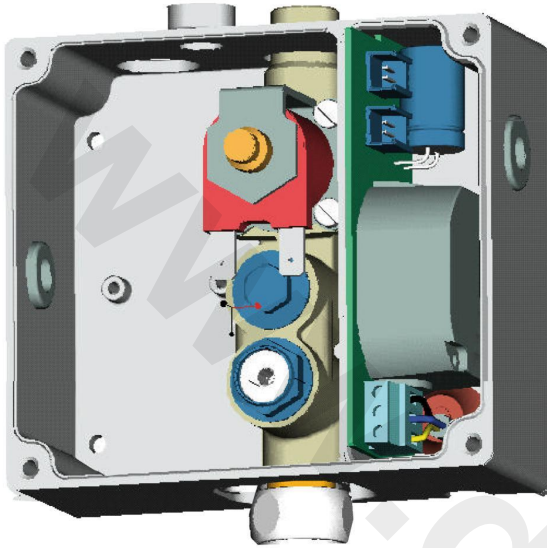

### Basin electronic box KIT 1 / one valve / AC multi-box in connection with A3808NU

#### Basin electronic box KIT 1 / one valve / AC multi-box in connection with A3808NU

Basin electronic box KIT 1 / one valve / AC multi-box in connection with A3808NU

For combination with Ceraplus electronic spouts