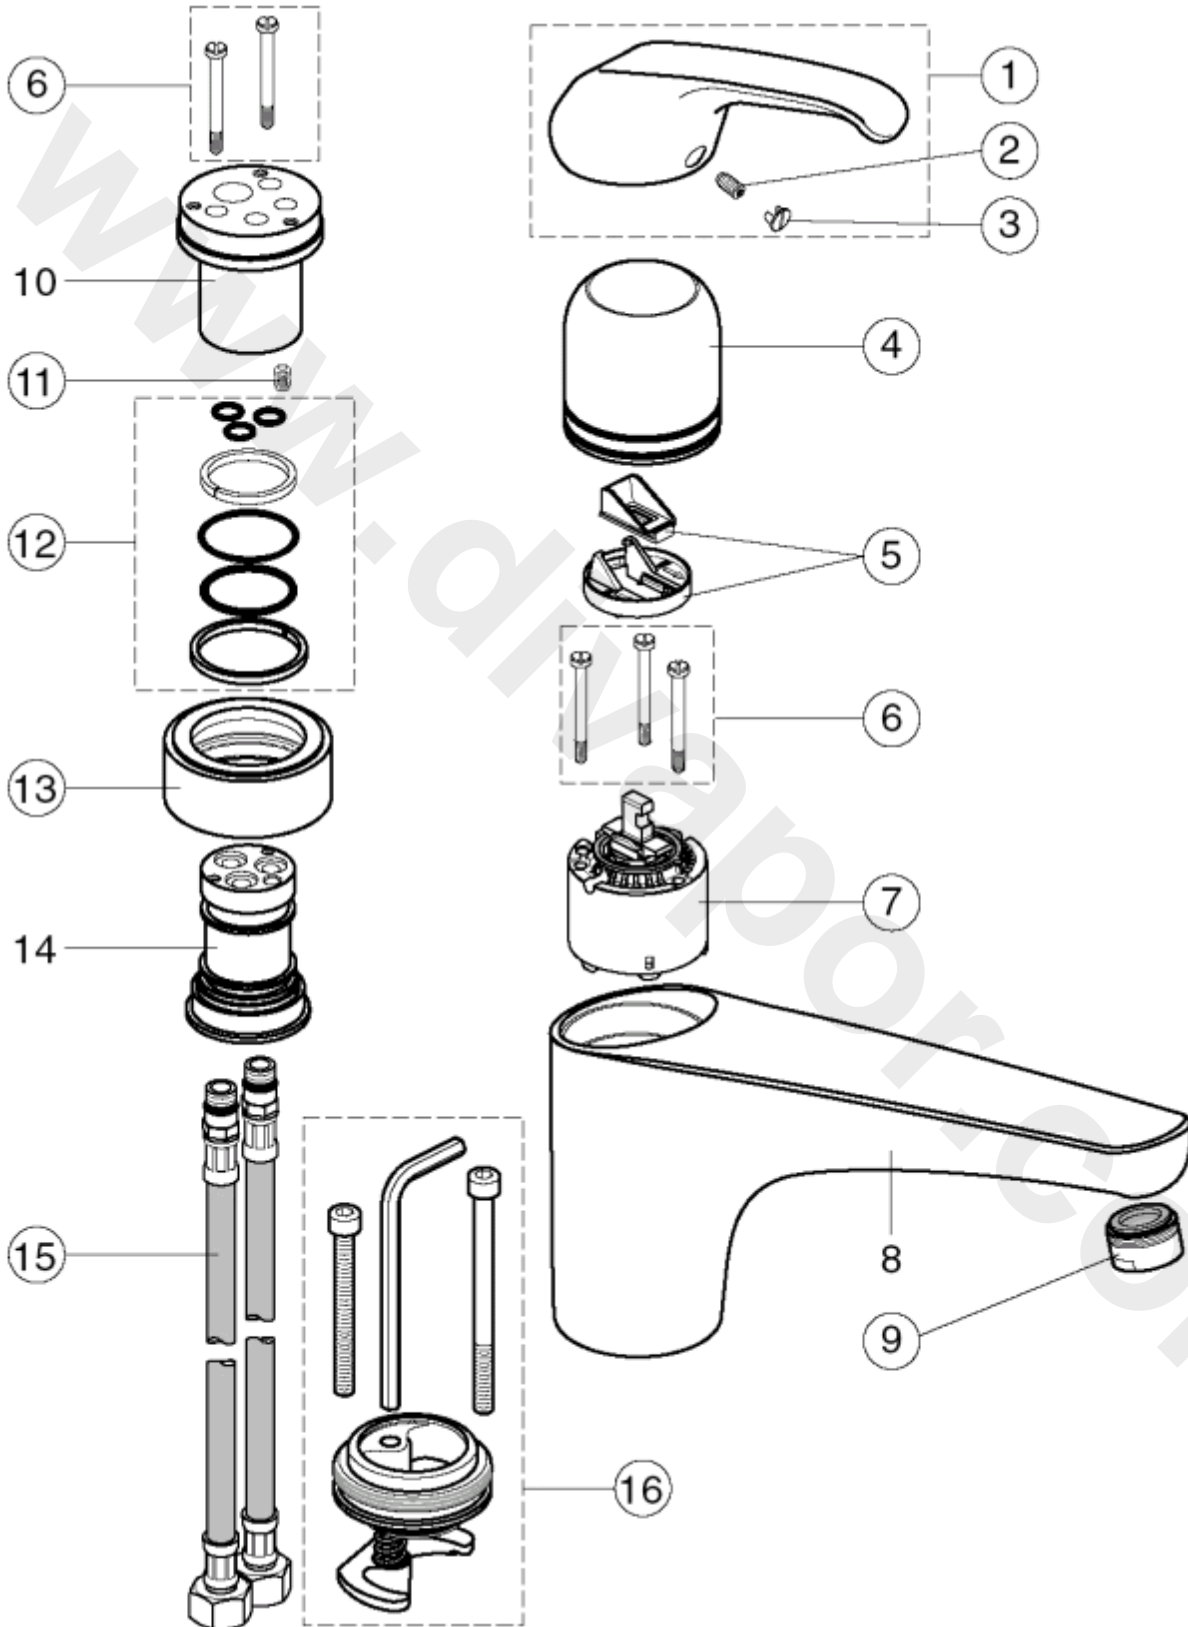

<p>

Ref.	Description	Part No.
1	Lever handle complete	A960886AA
2	Handle grub screw	A963309NU
3	Index cap - red/blue	A963054NU
4	Shroud	A960468AA
5	"Click" Flow limit stop	A860700NU
6	Cartridge retaining screws (3 off)	A963176NU
7	"Click" cartridge	A960500NU
9	Aerator M24 x 1 - type B	A923787AA
11	Screw M5 x 8	A960229NU
12	Seal ring kit	A960470NU
13	Nut - TR 50X2/7G ID=38,5 CHROME	A960469AA
15	Flexible inlet tails G3/8IXM10X1XIØ-4,7 X 700MM	A960471NU
16	Top-fix base M6 Assembly	A960448NU

NB -- colour/finish options

Chrome = AA

www.divapor.com