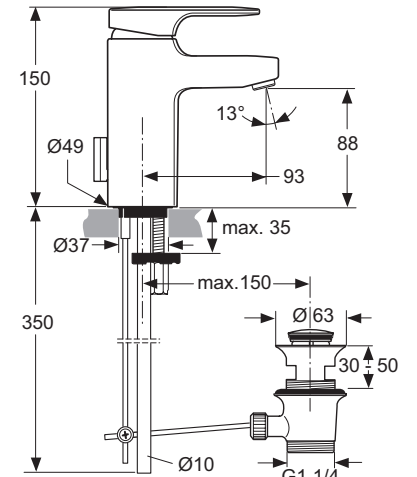

chrome, PICCOLO **A 3906 AA**
 velourchrome, PICCOLO **A 3906 AD**
 chrome, with flex. hose **A 3926 AA**
 velourchrome, with flex. hose **A 3926 AD**

Replace XX with the appropriate finish code
 chrome = AA, velourchrome = AD

Example spare part order:
A 960 876 AA in chrome

Pos.	Description	Part-Number	Qty.	Pos.	Description	Part-Number	Qty.
1	Lever cpl. without Logo	A 960 876 XX*	1 pcs	16	Bolt M8 x 63		
2	Thread pin SW2,5	A 963 309 NU	1 pcs	17	Fixation kit	A 963 507 NU	1 Set
3	Handle cap red/blue	A 963 877 NU	1 pcs	18	Cu-pipe 10 x 406		
4	Handle adapter	A 963 372 NU	1 pcs	19	Adapter for flex. hose		
5	Cover cap	A 960 363 XX	1 pcs	20	Flex. hose G3/8 x M8x1	A 962 370 NU	1 pcs
6	O - ring Ø 28,3 x 1,78	A 961 667 NU	2 pcs	21	Insert for lift rod	A 960 368 NU	1 pcs
7	Thread ring M43 x 1,5			22	Pull knob	A 960 367 XX	1 pcs
8	O - ring Ø 35 x 3,2	A 962 715 NU	1 pcs	23	lift rod	A 962 138 NU	1 Set
9	Cartridge Multiport + pos.8	A 962 716 NU	1 pcs	24	Bracket	A 963 404 NU	1 pcs
9a	Sleeve for MP-Cartridge			25	Pop-up waste complete	A 961 230 XX	1 pcs
10	Manifold						
11	O - ring Ø 34,65 x 1,78	A 962 848 NU	2 pcs				
12	O - ring Ø 10 x 2	A 963 495 NU	2 pcs	*	Additional available:		
13	Body				Lever with IS-Logo +		
14	ECO -kit	A 963 361 NU	1 Set		red/blue marker complete	A 960 616 AA	1 pcs
15	Aerator M24x1 -A-	A 960 321 XX	1 pcs		Handle cap chrome	A 963 912 AA	1 pcs