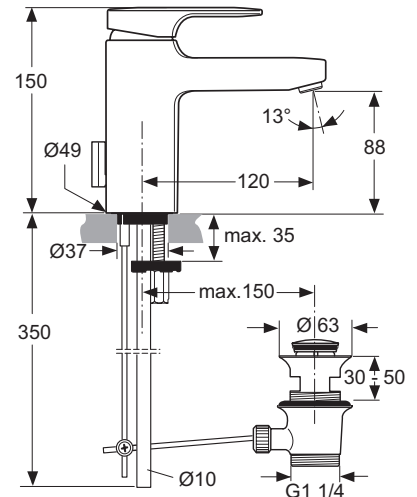

MOMENTS A 3903 .. A 3905 .. A 3906 .. A3926..

Produced since: **March 2005**

chrome **A 3903 AA**
velourchrome **A 3903 AD**
chrome, with flex. hose **A 3905 AA**
velourchrome, with flex. hose **A 3905 AD**