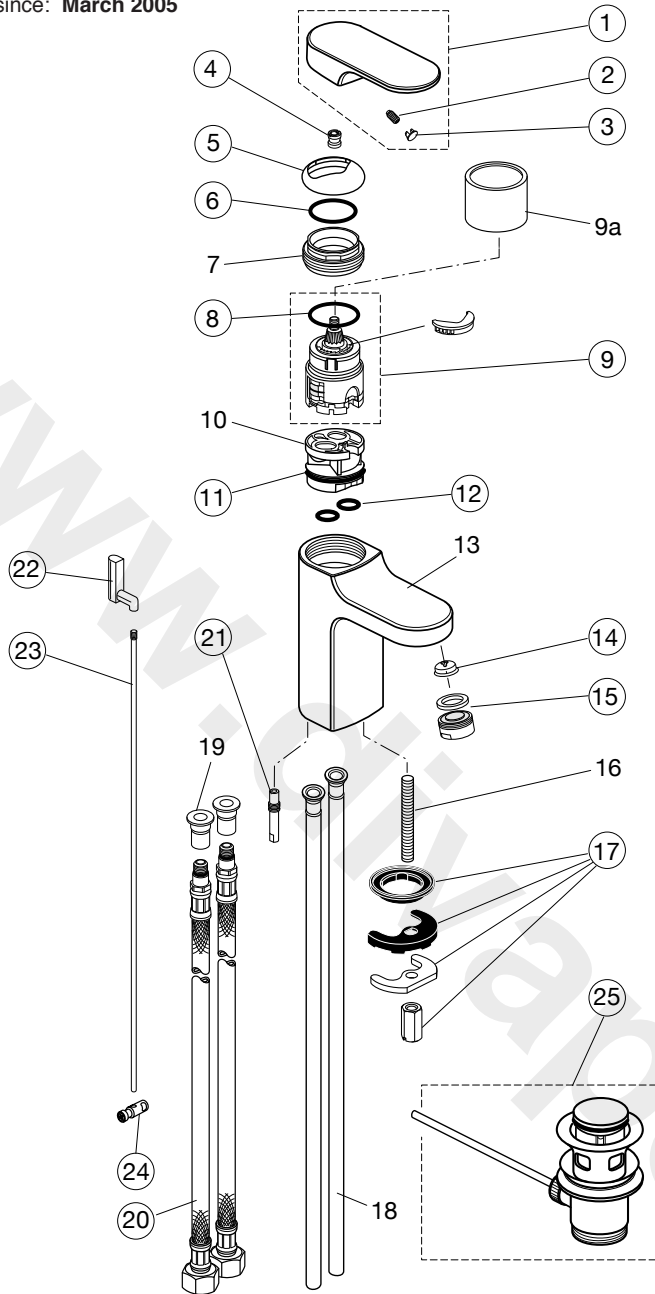

MOMENTS A 3903 .. A 3905 .. A 3906 .. A3926..

Produced since: **March 2005**

chrome **A 3903 AA**
 velourchrome **A 3903 AD**
 chrome, with flex. hose **A 3905 AA**
 velourchrome, with flex. hose **A 3905 AD**

chrome, PICCOLO **A 3906 AA**
 velourchrome, PICCOLO **A 3906 AD**
 chrome, with flex. hose **A 3926 AA**
 velourchrome, with flex. hose **A 3926 AD**

Replace XX with the appropriate finish code
 chrome = AA, velourchrome = AD

Example spare part order:
A 960 876 AA in chrome

Pos.	Description	Part-Number	Qty.	Pos.	Description	Part-Number	Qty.
1	Lever cpl. without Logo	A 960 876 XX*	1 pcs	16	Bolt M8 x 63		
2	Thread pin SW2,5	A 963 309 NU	1 pcs	17	Fixation kit	A 963 507 NU	1 Set
3	Handle cap red/blue	A 963 877 NU	1 pcs	18	Cu-pipe 10 x 406		
4	Handle adapter	A 963 372 NU	1 pcs	19	Adapter for flex. hose		
5	Cover cap	A 960 363 XX	1 pcs	20	Flex. hose G3/8 x M8x1	A 962 370 NU	1 pcs
6	O - ring Ø 28,3 x 1,78	A 961 667 NU	2 pcs	21	Insert for lift rod	A 960 368 NU	1 pcs
7	Thread ring M43 x 1,5			22	Pull knob	A 960 367 XX	1 pcs
8	O - ring Ø 35 x 3,2	A 962 715 NU	1 pcs	23	lift rod	A 962 138 NU	1 Set
9	Cartridge Multiport + pos.8	A 962 716 NU	1 pcs	24	Bracket	A 963 404 NU	1 pcs
9a	Sleeve for MP-Cartridge			25	Pop-up waste complete	A 961 230 XX	1 pcs
10	Manifold						
11	O - ring Ø 34,65 x 1,78	A 962 848 NU	2 pcs				
12	O - ring Ø 10 x 2	A 963 495 NU	2 pcs	*	Additional available:		
13	Body				Lever with IS-Logo +		
14	ECO -kit	A 963 361 NU	1 Set		red/blue marker complete	A 960 616 AA	1 pcs
15	Aerator M24x1 -A-	A 960 321 XX	1 pcs		Handle cap chrome	A 963 912 AA	1 pcs