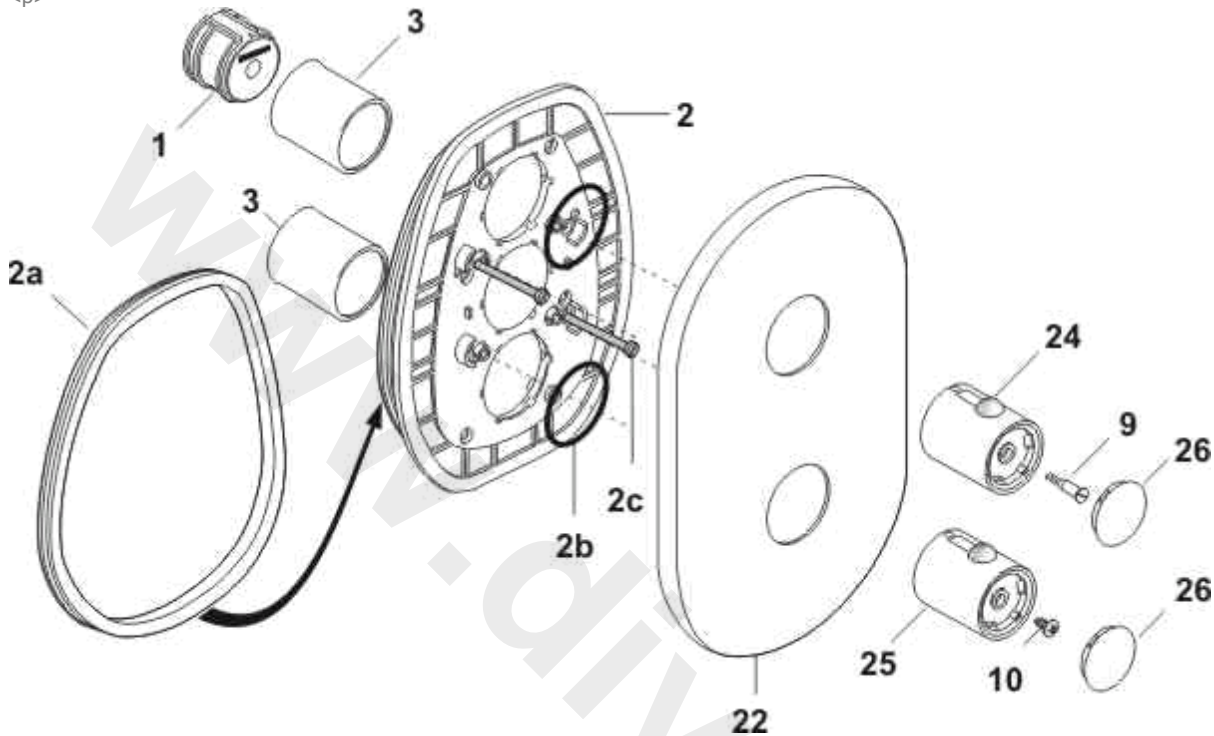

TREVI TT VALVE A3971AA ASCARI 2nd FIX KIT

<p>

Ref.	Description	Part No.
1	Flow handle carrier	A963432NU
2	DC back plate, black plastic	A963425NU
2a	Gasket for plastic back plate	A963510NU
2b	O-ring for plastic back plate	A961623NU
2c	Set of screws M4 x 45.5	A961957NU
3	Shrouds	A963426--
9	Flow handle screw	A962998NU
10	Temperature handle screw	A918416
22	Ascari DC faceplate	A960045--
24	Ascari/Rivage flow control handle - chrome	A960603AA
25	Ascari/Rivage temp handle - chrome	A960604AA
26	Ascari/Rivage handle cap (NOT included with handles above)	A960231AA
27	screws for 2	A961957NU