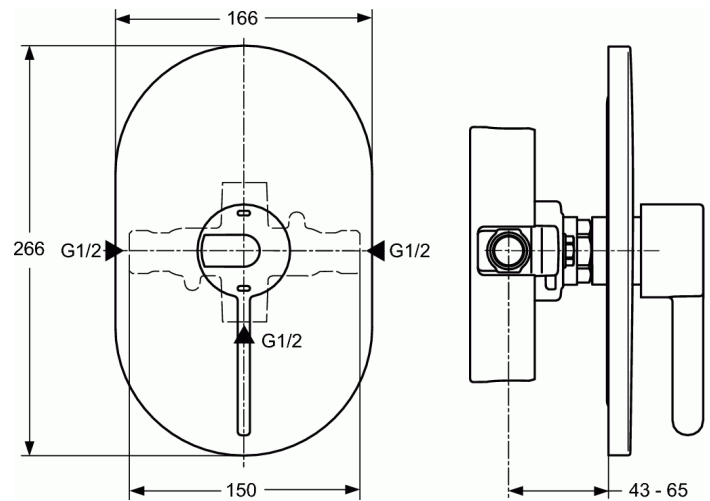

### Built-in sequential thermostatic shower mixer

#### Built-in sequential thermostatic shower mixer

Metal plate

Handle 120mm

Blue/ Red indicators

Inta thermostatic sequential cartridge