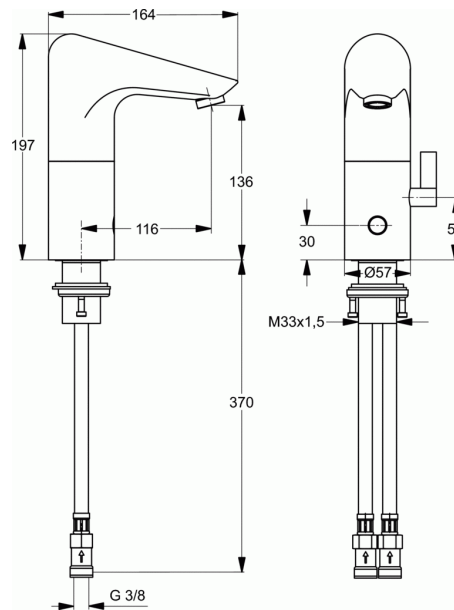

CERAPLUS

Electronic mixer with battery

Electronic mixer with battery

- Ceraplus electronic mixer
- Battery supply
- Battery (with extended 2 years average life)
- Celec technology
- Integrated electronics
- Aerator - Laminar, Vandal Proof, compact
- Flexible hoses PEX, G3/8"
- Mixing lever - on the right side

FINISHES*

* AA = Chrome

VARIANTS

Electronic spout with battery	A4151
Electronic spout with power supply 220V	A4153
Electronic mixer with power supply 220V	A4154

RECOMMENDED

Micro thermostat	A5776
Connection set (in case of two water mixer connections)	A5777