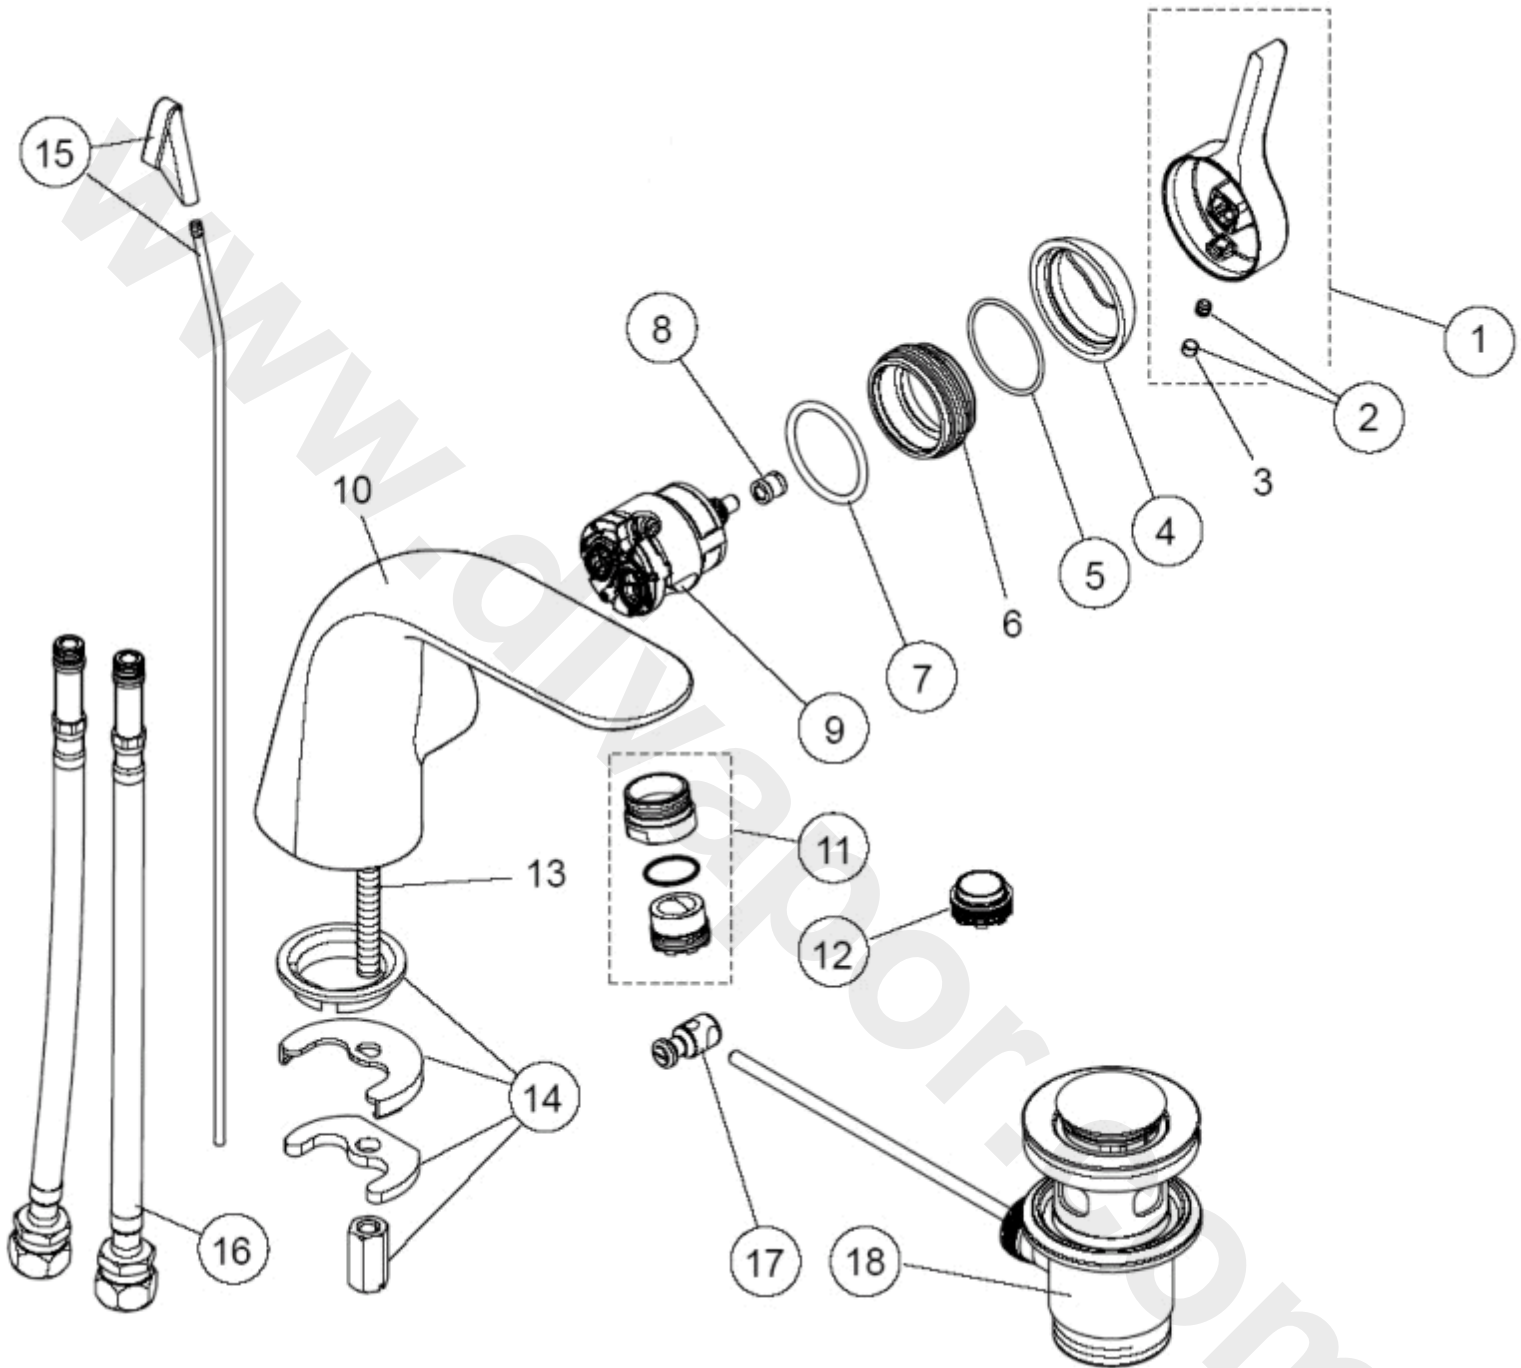

<p>

Ref.	Description	Part No.
1	Lever cpl. with Logo IS	A962068AA
2	Thread pin M5x6 DIN914	A963667NU
3	Cover shield	A963751NU
4	Cartr. Cover (Cap)	A961485AA
5	O - Ring Ø 28,3 x 1,78	A961667NU
7	O - Ring Ø 35 x 3,2	A962715NU
8	Nut f. handle adaption	A963372NU
9	Cartridge Multiport cpl.	A962985NU
11	Aerator M24x1 complete	A962080AA
12	Aerator M24x1 Cache 5Ltr.	A962079NU
Ae	ator key for Pos. 11+12	A960196NU
14	Fixation-set	A960001NU
15	Pull knob with rod	A962081AA
16	Flex. hose M12x1 / G1/2	A962082NU
17	Bracket	A963404NU
18	Pop-up waste complete	A961230AA

NB -- colour/finish options

Chrome = AA

www.divapor.com