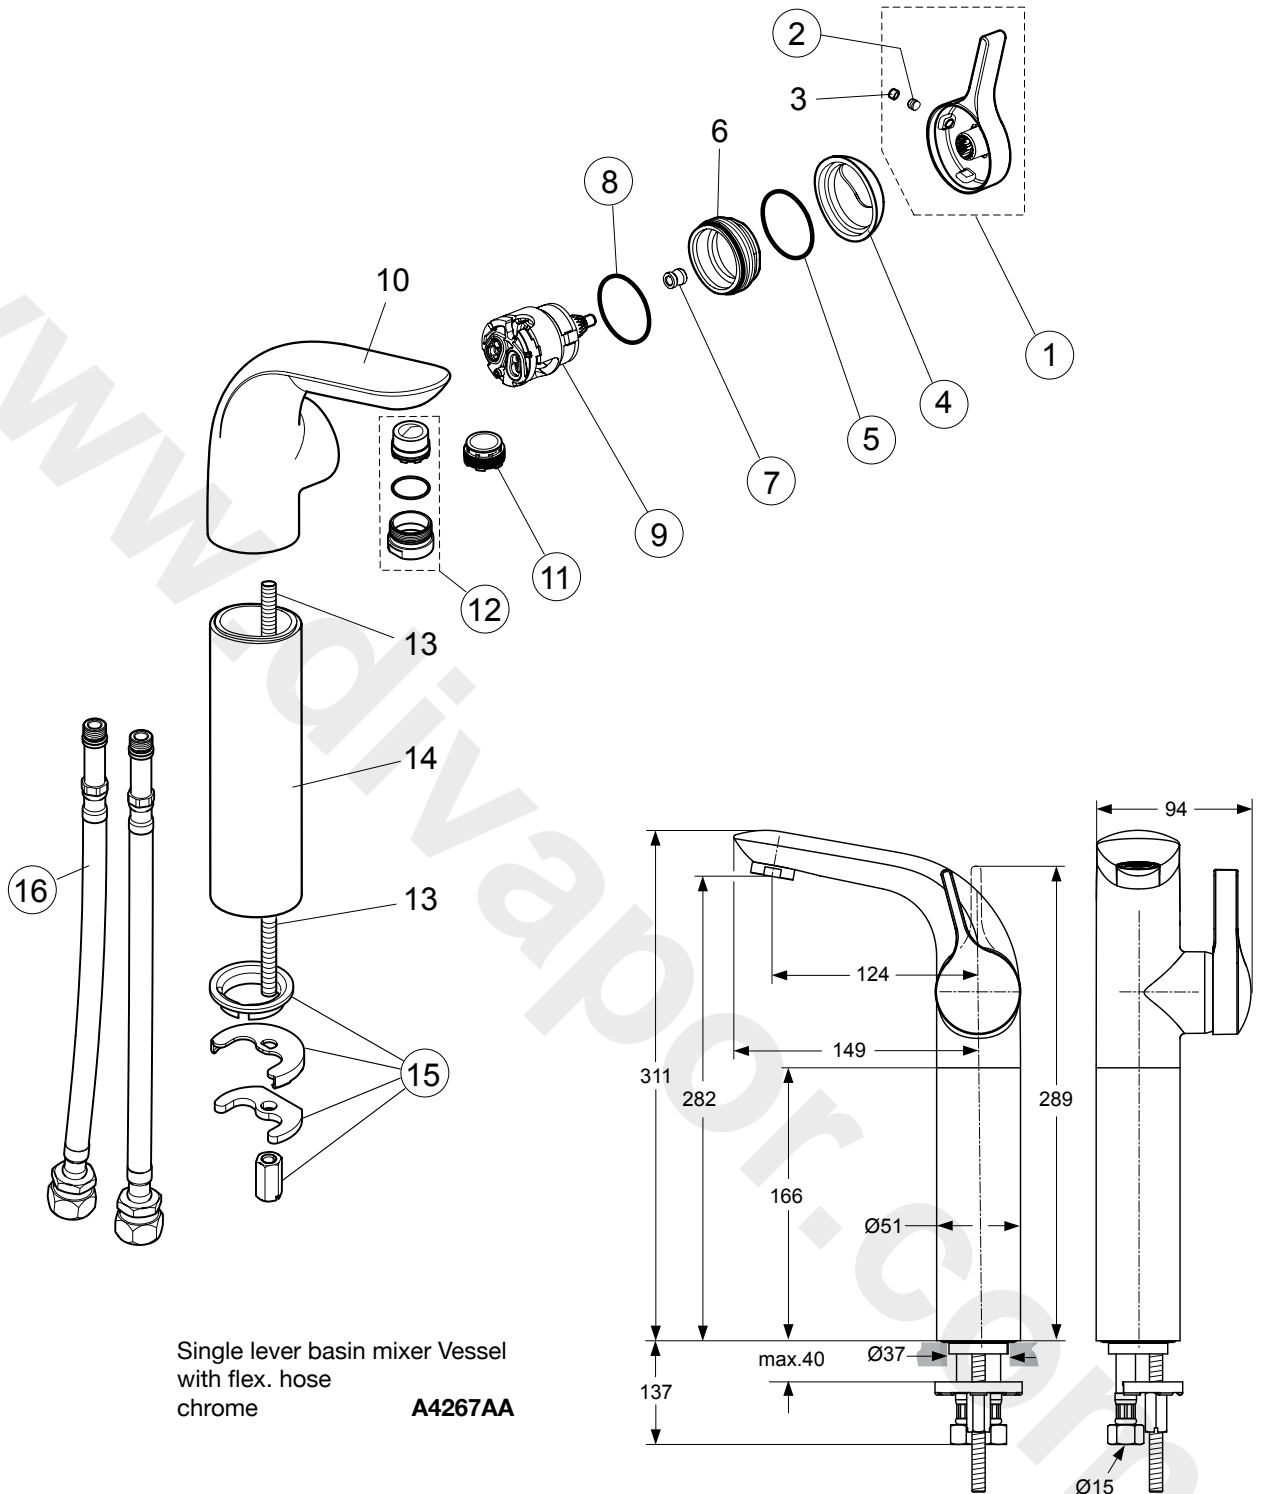

Produced from: Jan. 2008

Single lever basin mixer Vessel
with flex. hose
chrome **A4267AA**

Pos.	Description	Part-Number	Qty.	Pos.	Description	Part-Number	Qty.
1	Lever cpl. with Logo IS	A 962 068 AA	1 pcs	10	Body		
2	Thread pin M5x6 DIN914	A 963 667 NU	1 pcs	11	Aerator M24x1	A 962 079 NU	1 pcs
3	Cover shield	A 963 751 NU	1 pcs	12	Aerator M24x1 complete	A 962 080 NU	1 pcs
4	Cartr. Cover (Cap)	A 961 485 AA	1 pcs		Aerator key for Pos. 11+12	A 960 196 NU	1 pcs
5	O - Ring Ø 28,3 x 1,78	A 961 667 NU	2 pcs	13	Stud M8 x 270		
6	Clamping nut M43 x 1,5			14	Extension Ø51		
7	Nut f. handle adaption	A 963 372 NU	1 pcs	15	Fixation-set	A 960 001 NU	1 pcs
8	O - Ring Ø 35 x 3,2	A 962 715 NU	1 pcs	16	Flex. hose M12x1 - 325lg.	A 962 082 NU	1 pcs
9	Cartridge Multiport cpl.	A 962 985 NU	1 pcs				