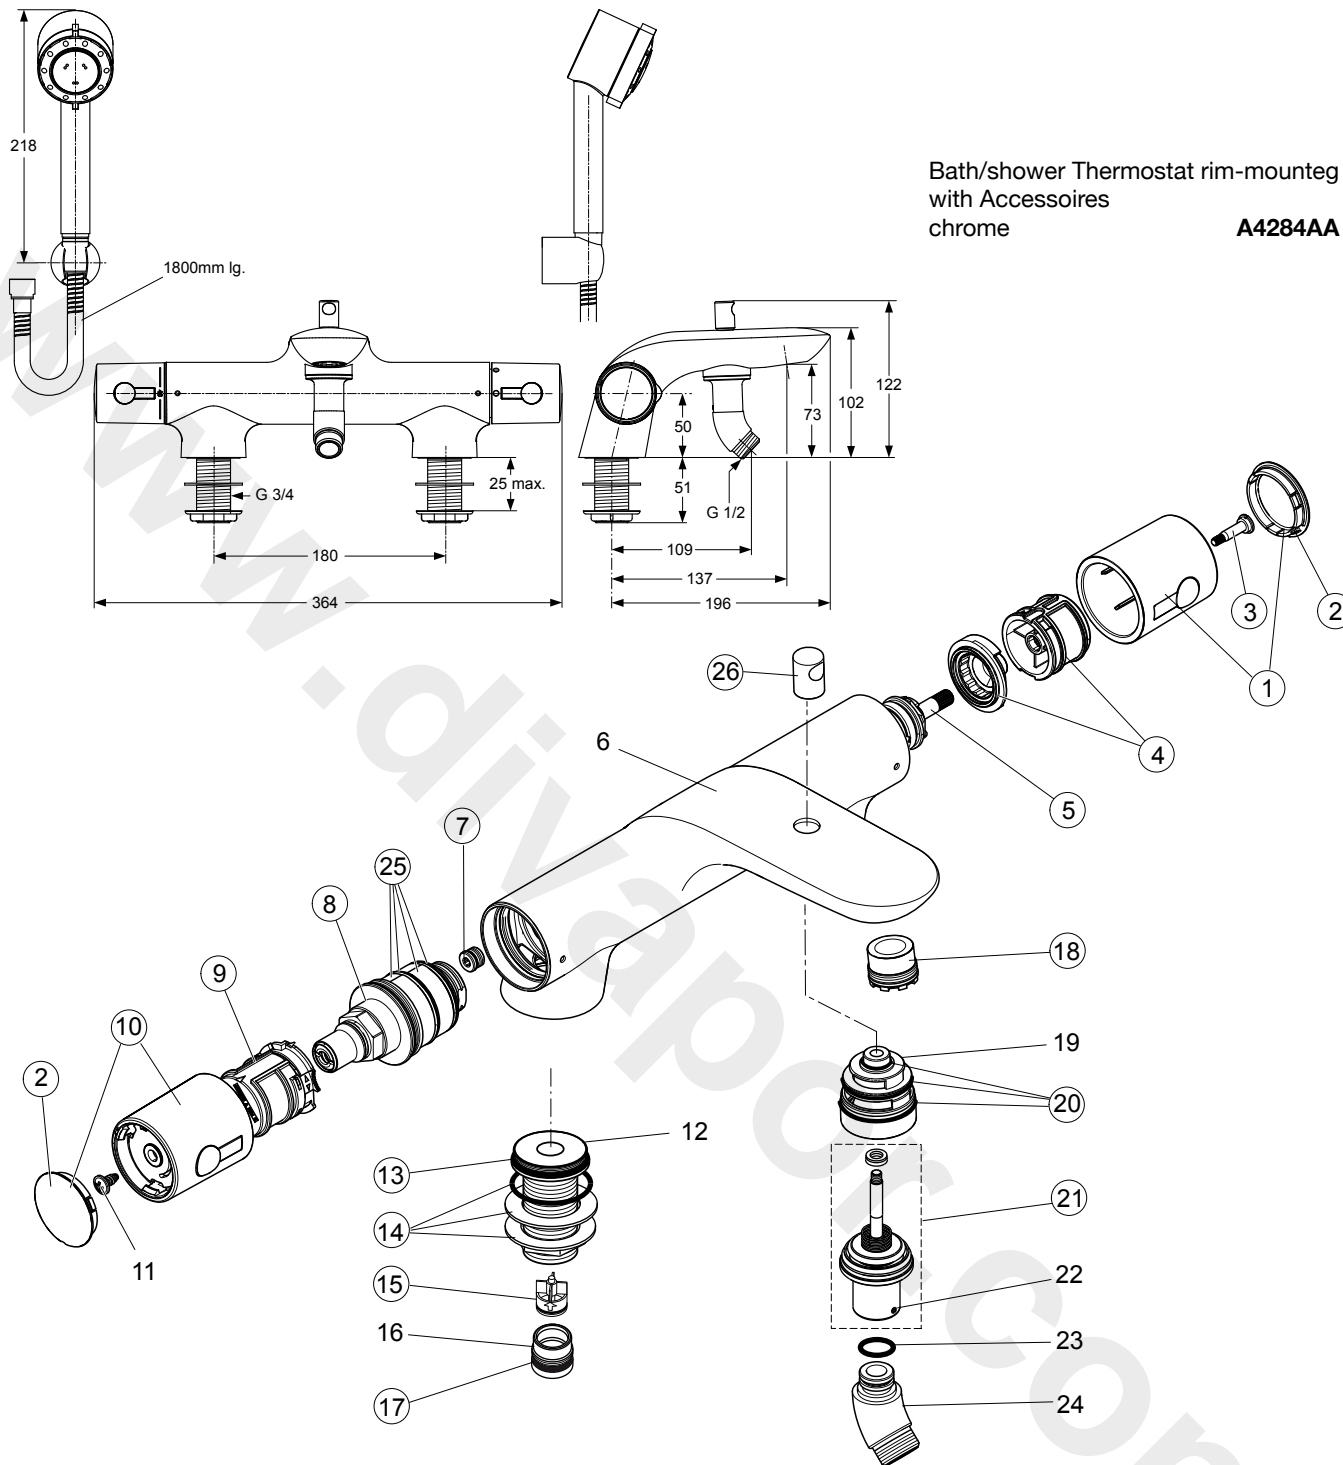

Produced from: Jan. 2008

Bath/shower Thermostat rim-mounteg
with Accessoires
chrome **A4284AA**

Pos.	Description	Part-Number	Qty.	Pos.	Description	Part-Number	Qty.
1	Volume control handle	A 960 872 AA	1 pcs	15	Non-return valve OV15	A 860 415 NU	1 pcs
2	Cap for handle	A 960 231 AA	1 pcs	16	Nipple M20x1	A 960 412 NU	1 pcs
3	Screw M4 L=23,5	A 962 998 NU	1 pcs	17	O - Ring Ø 17 x 2	A 961 810 NU	2 pcs
4	Handle insert complete	A 963 432 NU	1 Set	18	Aerator M24x1 + Key	A 960 196 NU	1 pcs
5	Headwork G3/4 90°	A 960 462 NU	1 pcs	19	Body for Diverter	A 962 062 NU	1 Set
6	Body (Bath/shower)			20	O-Ring Set for Pos. 19		
7	Plug M10x1 SW4 complete	A 960 998 NU	1 pcs	21	Diverter Inner parts cpl.	A 962 063 AA	1 Set
8	Thermostat Cartridge G3/4	A 960 587 NU	1 pcs	22	Thread pin M3x4 DIN 913		
9	Temp. adjustment compl.	A 963 427 NU	1 pcs	23	O - Ring Ø14 x 1,778		
10	Temperature handle cpl.	A 960 871 AA	1 pcs	24	Elbow for shower hose		
11	Screw Ejot PT KB50x10			25	Sealing Set Cartridge	A 963 587 NU	1 Set
12	Shaft G3/4			26	Pull knob	A 962 064 AA	1 pcs
13	O - Ring Ø 31,47 x 1,78	A 963 154 NU	1 pcs				
14	Fixation-Set	A 860 458 NU	1 Set				