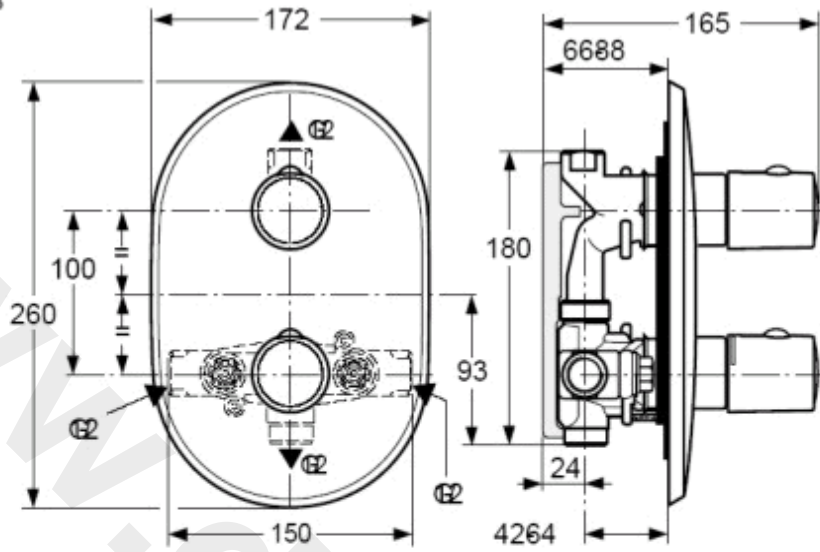

<p>
Produced from: March 2008

Pre-Installation

Kit 1
A2353NU

Individual Thermostat Kit 2
chrome
A4290AA

Ref.	Description	Part No.
1	Cap for handle	A960231AA
2a	Screw for handle M4x23,5	A962998NU
3	Temperature handle compl.	A960871AA
4	Volume control handle cpl.	A960872AA
5	Escutcheon B/S	A962072AA
6	Cylindrical screw M4x45,5	A961957NU
7	Escutcheon holder small	A962074NU
8	scutcheon holder + Pos.9	A963425NU
9	O - Ring Ø 43 x 3	A961623NU
10	Cover Cap	A963426AA
11	Temperature adjustment	A963427NU
12	Thermostatic Cartridge	A962229NU
12	Repair-Set Cartridge	A962230NU
13	Non return+stop valve hot	A963430NU
14	Non return+stop valve cold	A963433NU
15	O - Ring Set	A963431NU
16	Check valve DW15	A962594NU
18	Headwork (Cartridge)	A963400NU
19	Handle insert (Universal)	A963432NU
21	O - Ring Ø 37,77 x 2,62	A962574NU
22	Sealing frame + ring	A963510NU
25	Universal extension set - 22mm longer	A963434NU