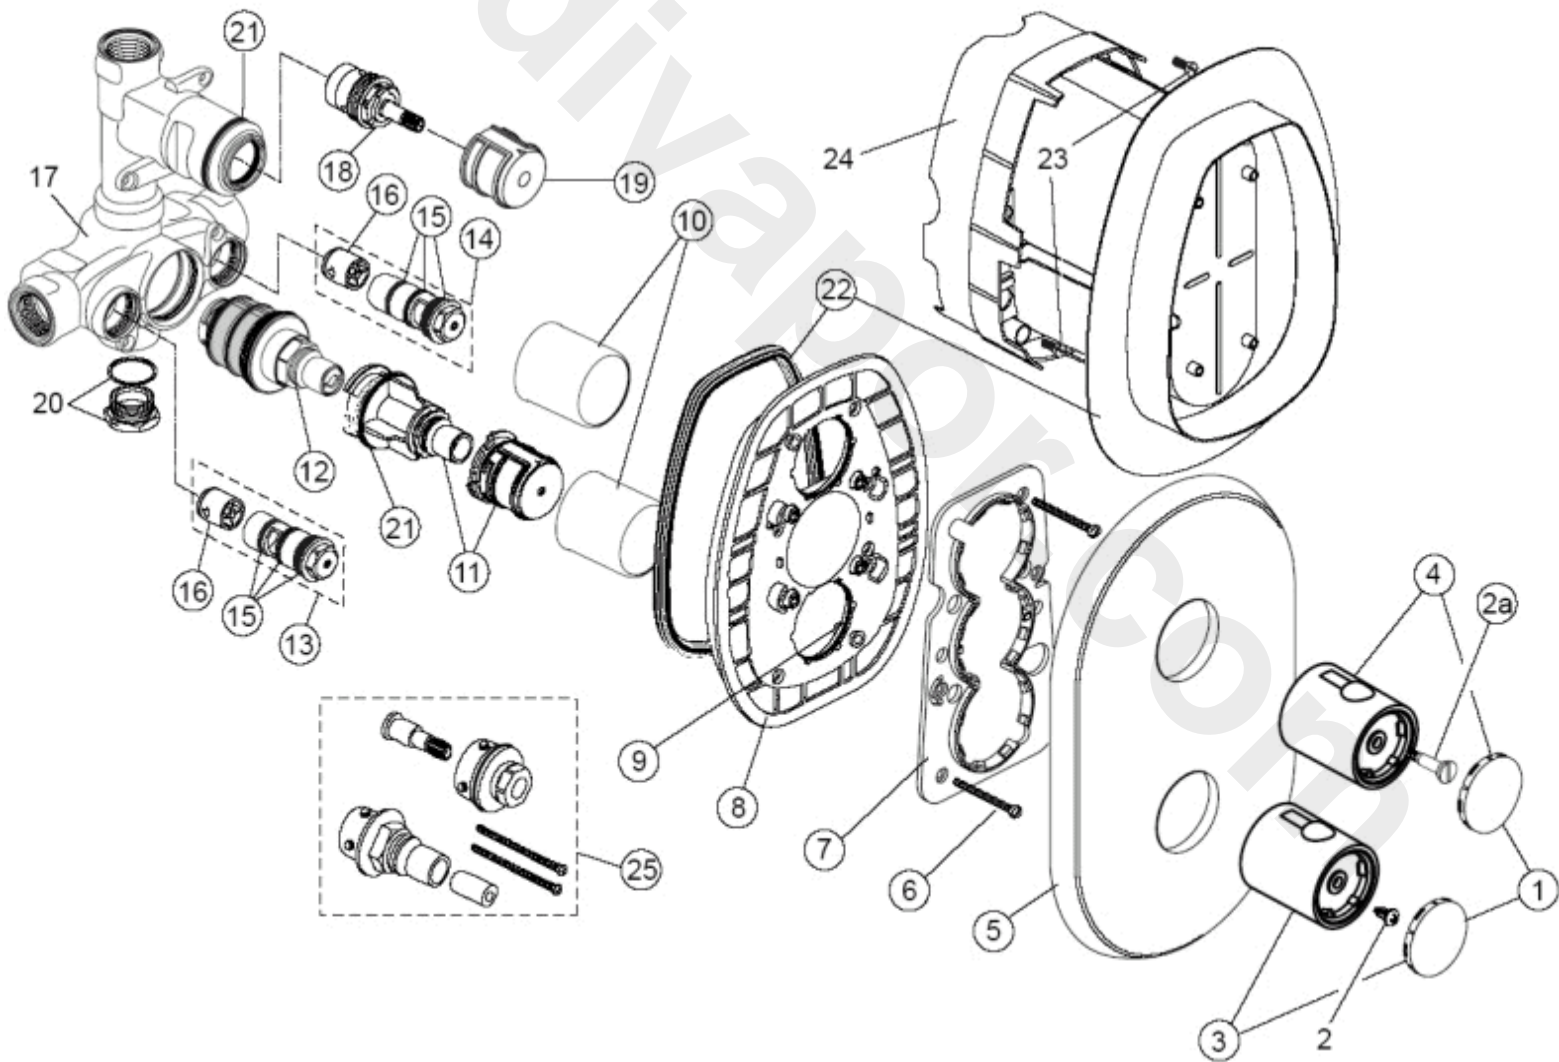

<p>
Produced from: March 2008

Pre-Installation

Kit 1
A2353NU

Individual Thermostat Kit 2
chrome
A4290AA

Ref.	Description	Part No.
1	Cap for handle	A960231AA
2a	Screw for handle M4x23,5	A962998NU
3	Temperature handle compl.	A960871AA
4	Volume control handle cpl.	A960872AA
5	Escutcheon B/S	A962072AA
6	Cylindrical screw M4x45,5	A961957NU
7	Escutcheon holder small	A962074NU
8	scutcheon holder + Pos.9	A963425NU
9	O - Ring Ø 43 x 3	A961623NU
10	Cover Cap	A963426AA
11	Temperature adjustment	A963427NU
12	Thermostatic Cartridge	A962229NU
12	Repair-Set Cartridge	A962230NU
13	Non return+stop valve hot	A963430NU
14	Non return+stop valve cold	A963433NU
15	O - Ring Set	A963431NU
16	Check valve DW15	A962594NU
18	Headwork (Cartridge)	A963400NU
19	Handle insert (Universal)	A963432NU
21	O - Ring Ø 37,77 x 2,62	A962574NU
22	Sealing frame + ring	A963510NU
25	Universal extension set - 22mm longer	A963434NU

NB -- colour/finish options

Chrome = AA

www.divapor.com