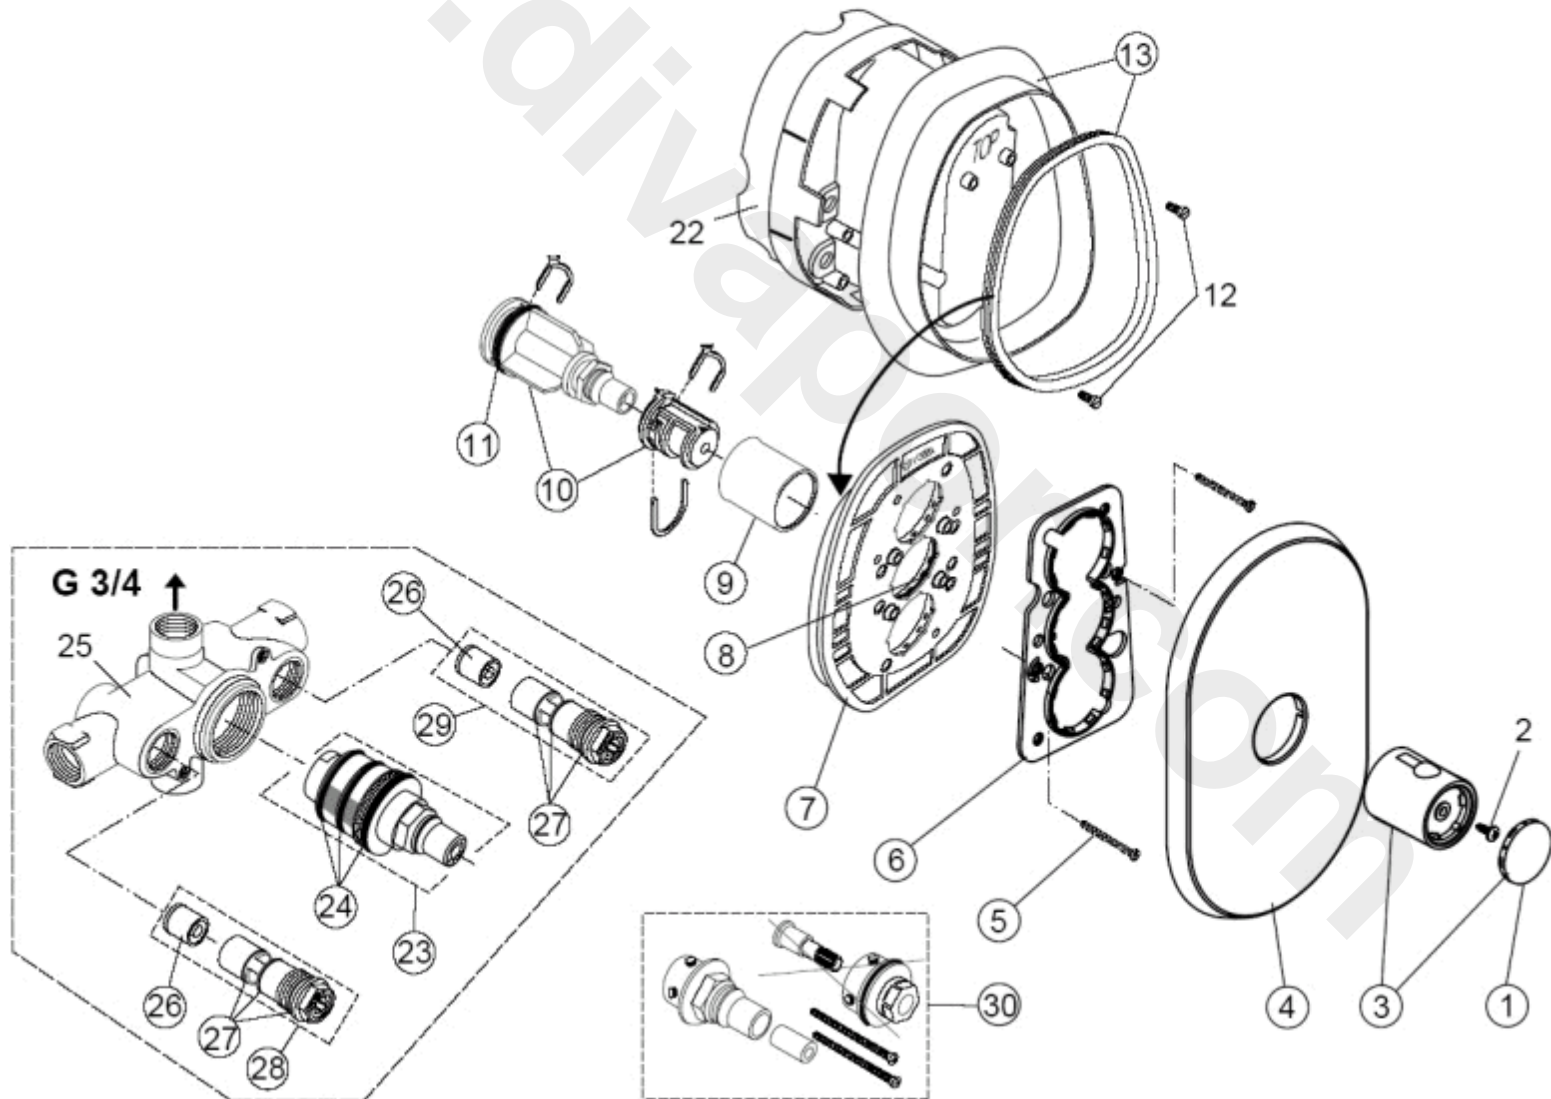

<p>  
Produced from: Jan. 2008

Pre-Installation Kit 1  
G 3/4 A2659NU  
Central Thermostat Kit 2  
chrome A4291AA

<b>Ref.</b>	<b>Description</b>	<b>Part No.</b>
1	Cap for handle	A960231AA
3	Temperature handle compl.	A960871AA
4	Escutcheon Shower	A962073AA
5	Cylindrical screw M4x45,5	A961957NU
6	Escutcheon holder small	A962074NU
7	Escutcheon holder + Pos.8	A963448NU
8	O - Ring Ø 43 x 3	A961623NU
9	Cover Cap	A963426AA
10	Temperature adjustment	A963427NU
13	Sealing frame + ring	A963510NU
23	Thermostat. Cartridge G3/4	A963564NU
24	Repair-Set Cartridge G3/4	A963565NU
26	Check valve DW20	A963566NU
27	O - Ring Set valve G3/4	A963563NU
28	Non return+stop valve hot	A963562NU
29	Non return+stop valve cold	A963561NU
30	Universal extension set - 22mm longer	A963434NU

**NB -- colour/finish options**

Chrome = AA

www.divapor.com