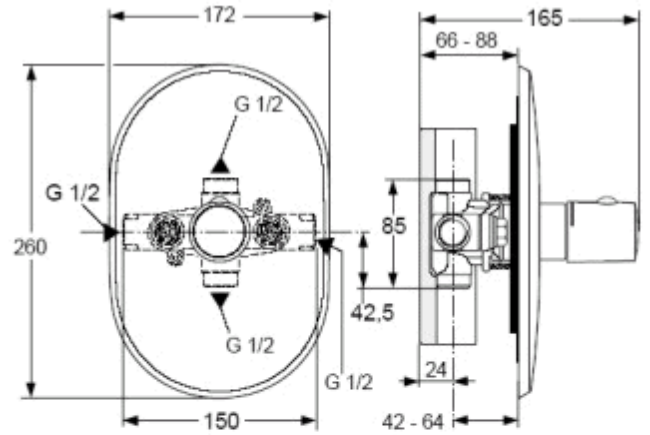

<p>  
Produced from: Jan. 2008

Pre-Installation Kit 1  
G 3/4 A2659NU  
Central Thermostat Kit 2  
chrome A4291AA

<b>Ref.</b>	<b>Description</b>	<b>Part No.</b>
1	Cap for handle	A960231AA
3	Temperature handle compl.	A960871AA
4	Escutcheon Shower	A962073AA
5	Cylindrical screw M4x45,5	A961957NU
6	Escutcheon holder small	A962074NU
7	Escutcheon holder + Pos.8	A963448NU
8	O - Ring Ø 43 x 3	A961623NU
9	Cover Cap	A963426AA
10	Temperature adjustment	A963427NU
13	Sealing frame + ring	A963510NU
23	Thermostat. Cartridge G3/4	A963564NU
24	Repair-Set Cartridge G3/4	A963565NU
26	Check valve DW20	A963566NU
27	O - Ring Set valve G3/4	A963563NU
28	Non return+stop valve hot	A963562NU
29	Non return+stop valve cold	A963561NU
30	Universal extension set - 22mm longer	A963434NU