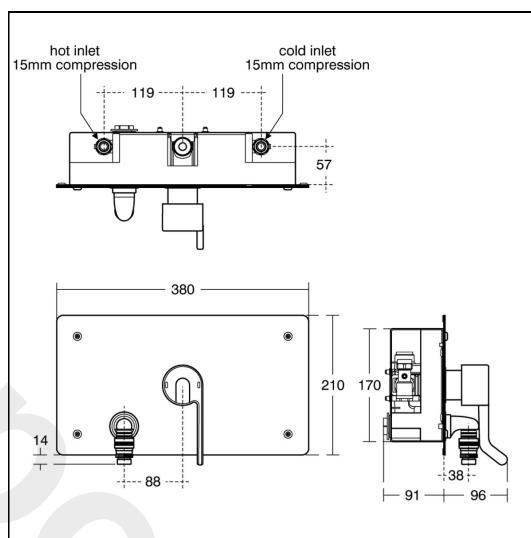

Contour 21 Lever Thermostatic Shower Valve Mounted In Box

ILLUSTRATED

A4314 Contour 21 lever operated sequential thermostatic shower mixing valve with mounting box, combined isolating and non-return valves with filters

ILLUSTRATED PRODUCT DETAILS

Weights

A4314 6.20 KG

Finishes

A4314 Stainless Steel finish (MY)

Materials

A4314 Stainless Steel

Flow rates

A4314 4.7 Litres per minute @ 3 bar pressure

FINISH OPTIONS

Special Notes

Supplied with A4129AA TMV3 approved shower valve. Minimum operating pressure 1 bar delivering 6 litres per minute.

ACCREDITATIONS

2003002

FEATURES