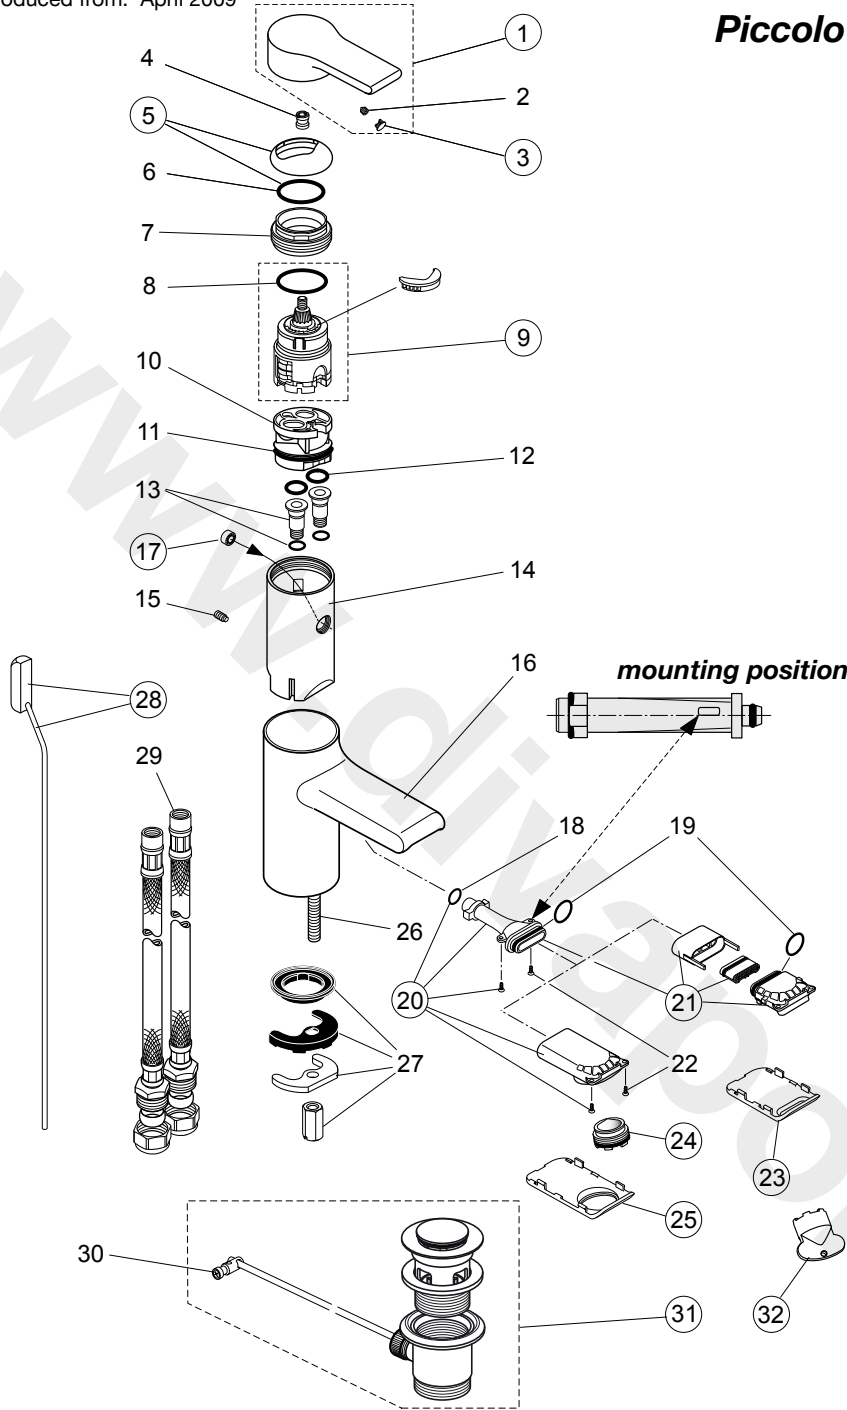

Produced from: April 2009

Piccolo

SL basin mixer Piccolo, Aerator
with flexible hose
chrome **A4592AA**

SL basin mixer, Waterfall
with flexible hose
chrome **A4597AA**

Pos.	Description	Part-Number	Qty.	Pos.	Description	Part-Number	Qty.
1	Lever cpl. with Logo IS	A 960 645 AA	1 pcs	17	Flow limiter (waterfall only)	A 960 647 NU	1 pcs
2	Thread pin M5x6 DIN914			18	O - ring Ø 9,25 x 1,78		
3	Handle cap	B 960 473 AA	1 pcs	19	O - ring Ø 18 x 1,5		
4	Handle adapter (included in pos. 9)			20	Water outlet f. aerator	A 960 686 NU	1 Set
5	Cover cap	A 960 646 AA	1 pcs	21	Water outlet f. waterfall	A 960 687 NU	1 Set
6	O -ring Ø 28,3 x 1,78			22	Screw Ejoyt WN5152 20x5		
7	Clamping nut M43 x 1,5			23	Cover plate waterfall	A 960 688 AA	1 pcs
8	O - Ring Ø 35 x 3,2			24	Aerator M24x1	A 960 692 NU	1 pcs
9	Cartridge Multiport Click	A 962 985 NU	1 pcs	25	Cover plate aerator	A 960 689 AA	1 pcs
	Cartridge (only waterfall)	A 962 716 NU	1 pcs	26	Stud M8 x 63mm		
10	Plastic manifold			27	Fixation set		
11	O - ring Ø 34,65 x 1,78			28	Pull knob with lift rod	A 960 654 AA	1 pcs
12	O - ring Ø 10 x 2			29	Flex. hose M10x11n.-G1/2		
13	Adapter flex. hose + O-ring Ø 7 x 1,5			30	Bracket		
14	Cartridge holder			31	Pop-up waste complete	A 961 230 AA	1 pcs
15	Thread pin M5x16 DIN 914			32	Key f. aerator pos. 24	A 960 196 NU	1 pcs
16	Body (Lavy Piccolo)						