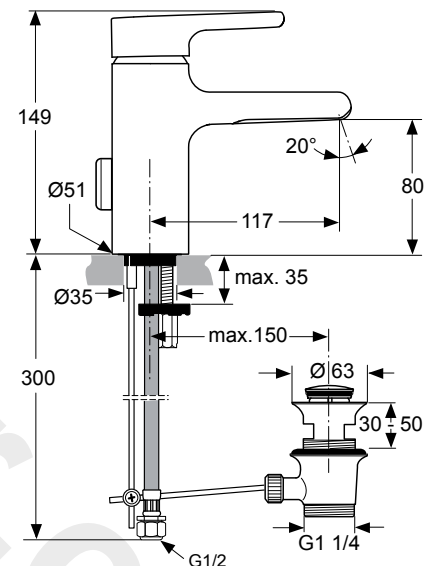

Produced from: April 2009

Piccolo

SL basin mixer Piccolo, Aerator
with flexible hose
chrome **A4592AA**

SL basin mixer, Waterfall
with flexible hose
chrome **A4597AA**

Pos.	Description	Part-Number	Qty.	Pos.	Description	Part-Number	Qty.
1	Lever cpl. with Logo IS	A 960 645 AA	1 pcs	17	Flow limiter (waterfall only)	A 960 647 NU	1 pcs
2	Thread pin M5x6 DIN914			18	O - ring Ø 9,25 x 1,78		
3	Handle cap	B 960 473 AA	1 pcs	19	O - ring Ø 18 x 1,5		
4	Handle adapter (included in pos. 9)			20	Water outlet f. aerator	A 960 686 NU	1 Set
5	Cover cap	A 960 646 AA	1 pcs	21	Water outlet f. waterfall	A 960 687 NU	1 Set
6	O -ring Ø 28,3 x 1,78			22	Screw Ejoyt WN5152 20x5		
7	Clamping nut M43 x 1,5			23	Cover plate waterfall	A 960 688 AA	1 pcs
8	O - Ring Ø 35 x 3,2			24	Aerator M24x1	A 960 692 NU	1 pcs
9	Cartridge Multiport Click	A 962 985 NU	1 pcs	25	Cover plate aerator	A 960 689 AA	1 pcs
	Cartridge (only waterfall)	A 962 716 NU	1 pcs	26	Stud M8 x 63mm		
10	Plastic manifold			27	Fixation set		
11	O - ring Ø 34,65 x 1,78			28	Pull knob with lift rod	A 960 654 AA	1 pcs
12	O - ring Ø 10 x 2			29	Flex. hose M10x11n.-G1/2		
13	Adapter flex. hose + O-ring Ø 7 x 1,5			30	Bracket		
14	Cartridge holder			31	Pop-up waste complete	A 961 230 AA	1 pcs
15	Thread pin M5x16 DIN 914			32	Key f. aerator pos. 24	A 960 196 NU	1 pcs
16	Body (Lavy Piccolo)						