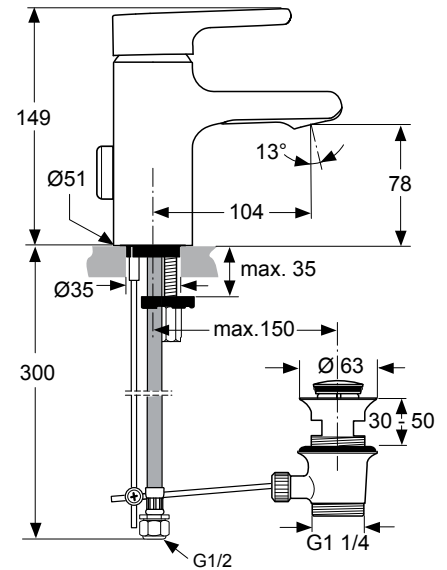

Produced from: April 2009

Piccolo

SL basin mixer Piccolo, Aerator
with flexible hose
chrome **A4592AA**

SL basin mixer, Waterfall
with flexible hose
chrome **A4597AA**

Pos.	Description	Part-Number	Qty.	Pos.	Description	Part-Number	Qty.
1	Lever cpl. with Logo IS	A 960 645 AA	1 pcs	17	Flow limiter (waterfall only)	A 960 647 NU	1 pcs
2	Thread pin M5x6 DIN914			18	O - ring Ø 9,25 x 1,78		
3	Handle cap	B 960 473 AA	1 pcs	19	O - ring Ø 18 x 1,5		
4	Handle adapter (included in pos. 9)			20	Water outlet f. aerator	A 960 686 NU	1 Set
5	Cover cap	A 960 646 AA	1 pcs	21	Water outlet f. waterfall	A 960 687 NU	1 Set
6	O -ring Ø 28,3 x 1,78			22	Screw Ejoyt WN5152 20x5		
7	Clamping nut M43 x 1,5			23	Cover plate waterfall	A 960 688 AA	1 pcs
8	O - Ring Ø 35 x 3,2			24	Aerator M24x1	A 960 692 NU	1 pcs
9	Cartridge Multiport Click	A 962 985 NU	1 pcs	25	Cover plate aerator	A 960 689 AA	1 pcs
	Cartridge (only waterfall)	A 962 716 NU	1 pcs	26	Stud M8 x 63mm		
10	Plastic manifold			27	Fixation set		
11	O - ring Ø 34,65 x 1,78			28	Pull knob with lift rod	A 960 654 AA	1 pcs
12	O - ring Ø 10 x 2			29	Flex. hose M10x11n.-G1/2		
13	Adapter flex. hose + O-ring Ø 7 x 1,5			30	Bracket		
14	Cartridge holder			31	Pop-up waste complete	A 961 230 AA	1 pcs
15	Thread pin M5x16 DIN 914			32	Key f. aerator pos. 24	A 960 196 NU	1 pcs
16	Body (Lavy Piccolo)						