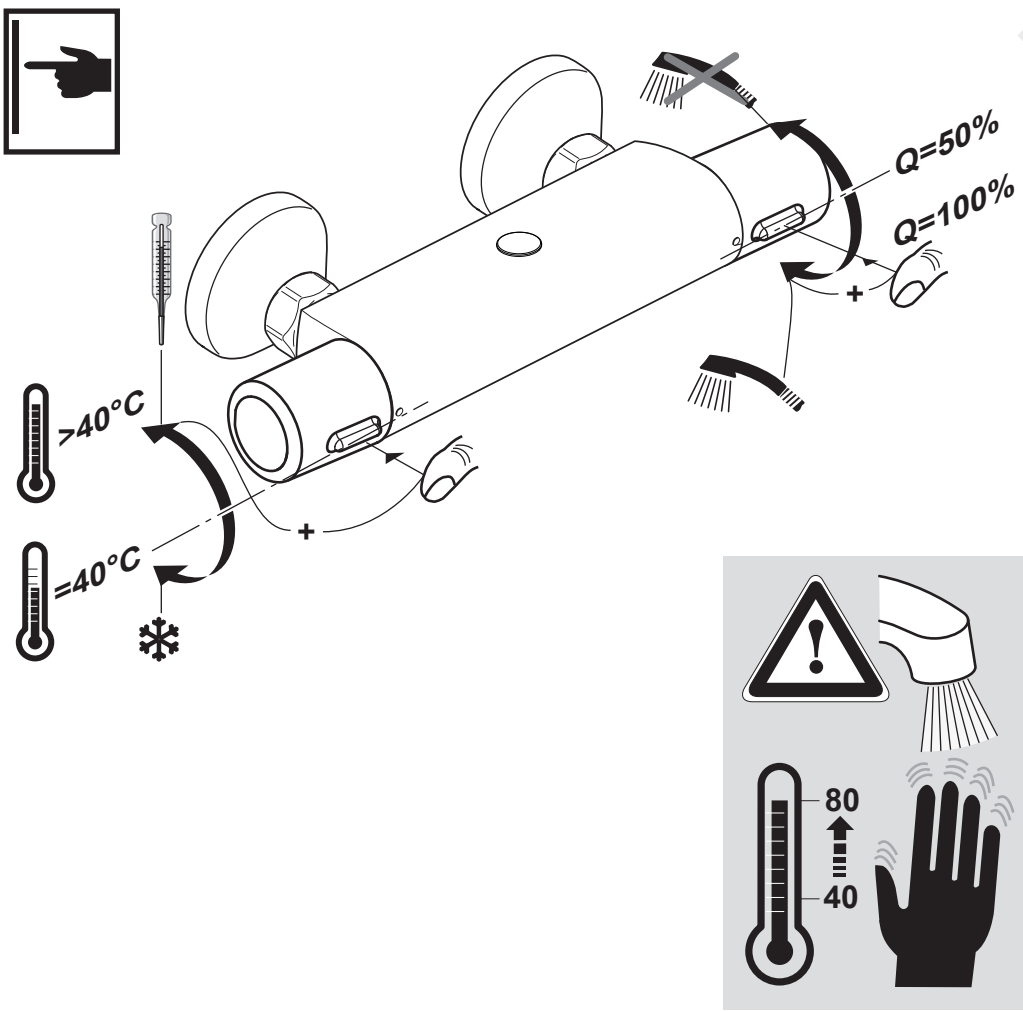

ATTITUDE
A 4614 ..

0116 / A 866 021
(+ A 865 612)
Made in Germany

Ideal Standard International NV
 Corporate Village - Gent Building
 Da Vincilaan 2
 1935 Zaventem
 Belgium

www.idealstandardinternational.com