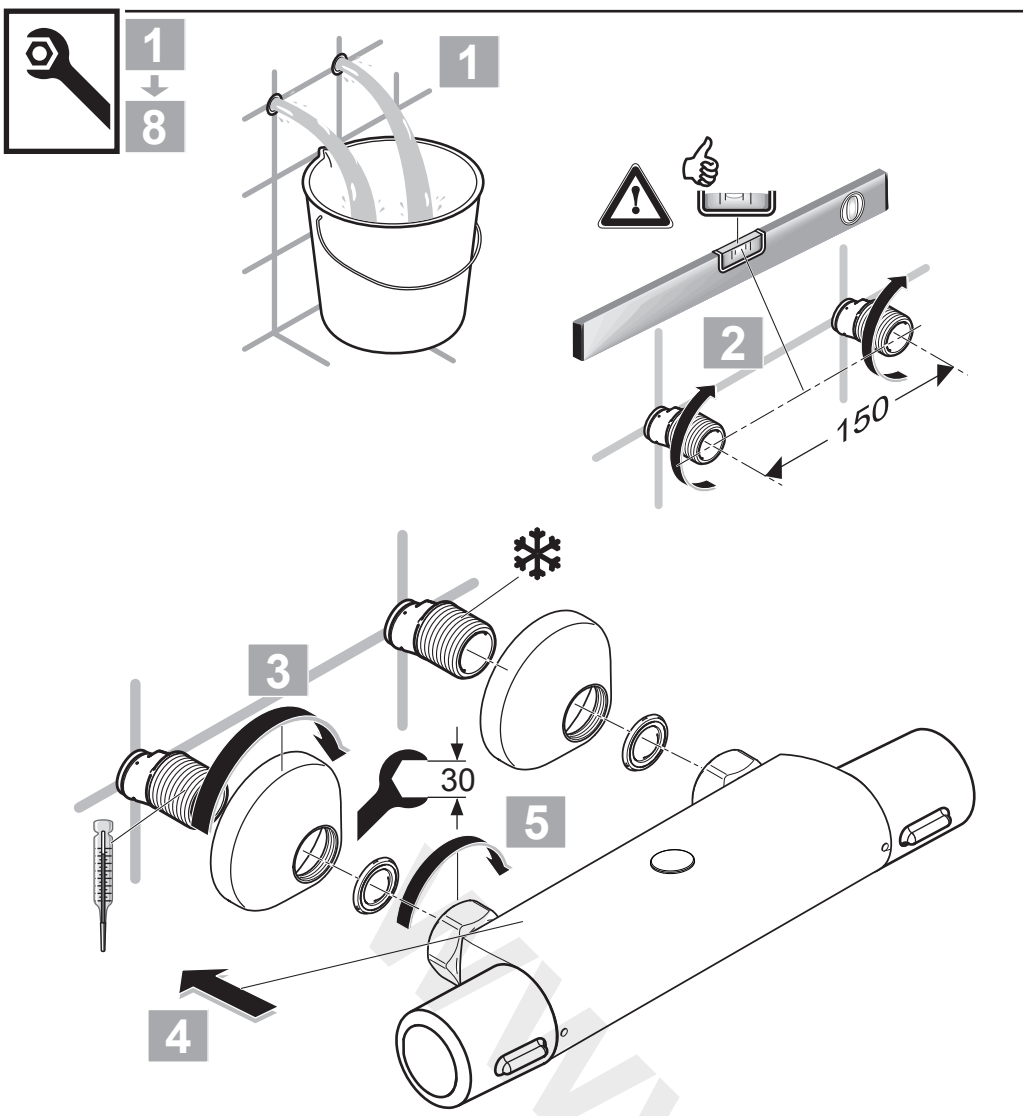

ATTITUDE
A 4614 ..

0116 / A 866 021
(+ A 865 612)
Made in Germany

Ideal Standard International NV
 Corporate Village - Gent Building
 Da Vincilaan 2
 1935 Zaventem
 Belgium

www.idealstandardinternational.com