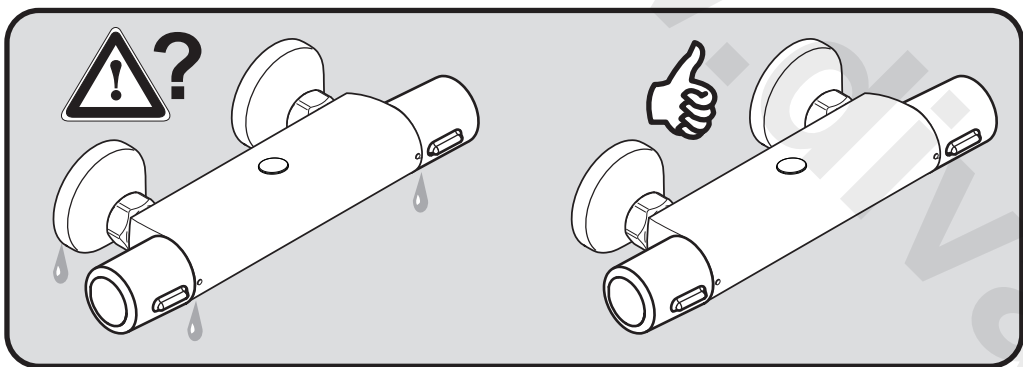

ATTITUDE
A 4614 ..

0116 / A 866 021
(+ A 865 612)
Made in Germany

Ideal Standard International NV
 Corporate Village - Gent Building
 Da Vincilaan 2
 1935 Zaventem
 Belgium

www.idealstandardinternational.com