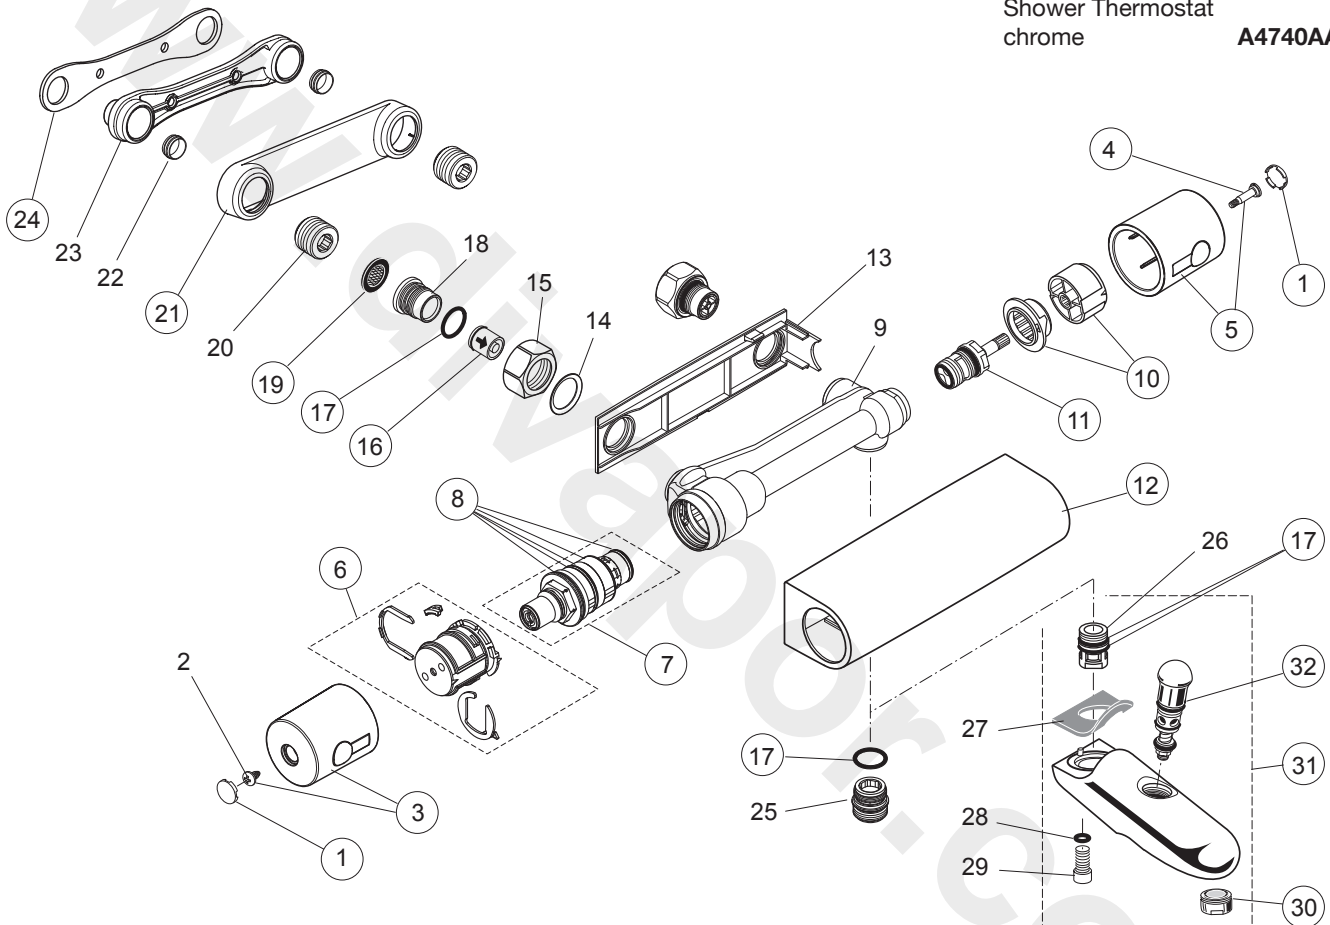

Produced from: March 2010

Bath/Shower Thermostat
chrome **A4899AA**

Shower Thermostat
chrome **A4740AA**

Pos.	Description	Part-Number	Qty.	Pos.	Description	Part-Number	Qty.
1	Cap for handle	A 962 361 LJ	1 Set	17	O - ring Ø 17 x 2	A 961 810 NU	2 pcs
2	Screw Ejot PT KB50x10			18	Seat M20 x 1 left thread		
3	Handle for Temperature	A 962 232 AA	1 pcs	19	Fibre / Filter Ø24x15x2,4	A 962 595 NU	2 pcs
4	Screw M4 L=23,5	A 962 998 NU	2 pcs	20	Connector G3/4		
5	Handle for Volume control	A 962 233 AA	1 pcs	21	Shroud f. wall mounted kit	B 960 722 AA	2 pcs
6	Temp. adjustment compl.	A 963 427 NU	1 Set	22	Compression ring		
7	Therm. Cartridge Bath	A 962 229 NU	1 pcs	23	Brass wall plate		
	Therm. Cartridge Shower	F 961 044 NU	1 pcs	24	Gasket	B 960 721 NU	1 pcs
8	Repair-Set Cartridge	A 962 230 NU	1 Set	25	Nipple G1/2 for shower		
9	Body for Bath/shower & Shower			26	Nipple for spout		
10	Handle insert + stopring	A 963 432 NU	1 Set	27	Seal plate		
11	Headwork (Cartridge)	A 963 400 NU	1 pcs	28	O - ring Ø 6 x 1,5		
12	Cover for B/S&Shr 150mm	A 962 223 AA	1 pcs	29	Cylindrical screw M6x12 DIN6912		
13	Back plate (frame)			30	Aerator M24x1 -D-	A 960 537 AA	1 pcs
14	Ring (Clip)			31	Spout complete	A 4512AA	1 pcs
15	Coupling nut G3/4 - SW30			32	Diverter complete	A 963 336 AA	1 pcs
16	Non-return valve DW15	A 962 594 NU	2 pcs				