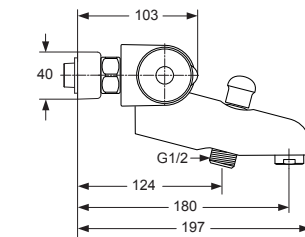

Produced from: March 2010

Bath/Shower Thermostat
chrome **A4899AA**

Shower Thermostat
chrome **A4740AA**

Pos.	Description	Part-Number	Qty.	Pos.	Description	Part-Number	Qty.
1	Cap for handle	A 962 361 LJ	1 Set	17	O - ring Ø 17 x 2	A 961 810 NU	2 pcs
2	Screw Ejot PT KB50x10			18	Seat M20 x 1 left thread		
3	Handle for Temperature	A 962 232 AA	1 pcs	19	Fibre / Filter Ø24x15x2,4	A 962 595 NU	2 pcs
4	Screw M4 L=23,5	A 962 998 NU	2 pcs	20	Connector G3/4		
5	Handle for Volume control	A 962 233 AA	1 pcs	21	Shroud f. wall mounted kit	B 960 722 AA	2 pcs
6	Temp. adjustment compl.	A 963 427 NU	1 Set	22	Compression ring		
7	Therm. Cartridge Bath	A 962 229 NU	1 pcs	23	Brass wall plate		
	Therm. Cartridge Shower	F 961 044 NU	1 pcs	24	Gasket	B 960 721 NU	1 pcs
8	Repair-Set Cartridge	A 962 230 NU	1 Set	25	Nipple G1/2 for shower		
9	Body for Bath/shower & Shower			26	Nipple for spout		
10	Handle insert + stopring	A 963 432 NU	1 Set	27	Seal plate		
11	Headwork (Cartridge)	A 963 400 NU	1 pcs	28	O - ring Ø 6 x 1,5		
12	Cover for B/S&Shr 150mm	A 962 223 AA	1 pcs	29	Cylindrical screw M6x12 DIN6912		
13	Back plate (frame)			30	Aerator M24x1 -D-	A 960 537 AA	1 pcs
14	Ring (Clip)			31	Spout complete	A 4512AA	1 pcs
15	Coupling nut G3/4 - SW30			32	Diverter complete	A 963 336 AA	1 pcs
16	Non-return valve DW15	A 962 594 NU	2 pcs				