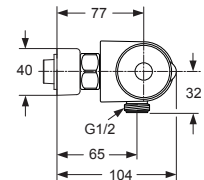

Produced from: March 2010

Bath/Shower Thermostat
chrome **A4899AA**

Shower Thermostat
chrome **A4740AA**

Pos.	Description	Part-Number	Qty.	Pos.	Description	Part-Number	Qty.
1	Cap for handle	A 962 361 LJ	1 Set	17	O - ring Ø 17 x 2	A 961 810 NU	2 pcs
2	Screw Ejot PT KB50x10			18	Seat M20 x 1 left thread		
3	Handle for Temperature	A 962 232 AA	1 pcs	19	Fibre / Filter Ø24x15x2,4	A 962 595 NU	2 pcs
4	Screw M4 L=23,5	A 962 998 NU	2 pcs	20	Connector G3/4		
5	Handle for Volume control	A 962 233 AA	1 pcs	21	Shroud f. wall mounted kit	B 960 722 AA	2 pcs
6	Temp. adjustment compl.	A 963 427 NU	1 Set	22	Compression ring		
7	Therm. Cartridge Bath	A 962 229 NU	1 pcs	23	Brass wall plate		
	Therm. Cartridge Shower	F 961 044 NU	1 pcs	24	Gasket	B 960 721 NU	1 pcs
8	Repair-Set Cartridge	A 962 230 NU	1 Set	25	Nipple G1/2 for shower		
9	Body for Bath/shower & Shower			26	Nipple for spout		
10	Handle insert + stopring	A 963 432 NU	1 Set	27	Seal plate		
11	Headwork (Cartridge)	A 963 400 NU	1 pcs	28	O - ring Ø 6 x 1,5		
12	Cover for B/S&Shr 150mm	A 962 223 AA	1 pcs	29	Cylindrical screw M6x12 DIN6912		
13	Back plate (frame)			30	Aerator M24x1 -D-	A 960 537 AA	1 pcs
14	Ring (Clip)			31	Spout complete	A 4512AA	1 pcs
15	Coupling nut G3/4 - SW30			32	Diverter complete	A 963 336 AA	1 pcs
16	Non-return valve DW15	A 962 594 NU	2 pcs				