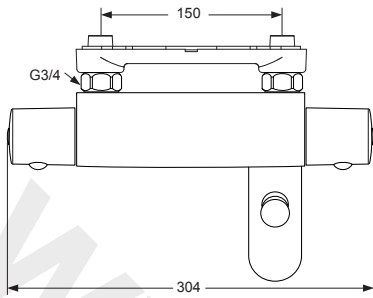

Produced from: March 2010

Bath/Shower Thermostat
chrome **A4899AA**

Shower Thermostat
chrome **A4740AA**

Pos.	Description	Part-Number	Qty.	Pos.	Description	Part-Number	Qty.
1	Cap for handle	A 962 361 LJ	1 Set	17	O - ring Ø 17 x 2	A 961 810 NU	2 pcs
2	Screw Ejot PT KB50x10			18	Seat M20 x 1 left thread		
3	Handle for Temperature	A 962 232 AA	1 pcs	19	Fibre / Filter Ø24x15x2,4	A 962 595 NU	2 pcs
4	Screw M4 L=23,5	A 962 998 NU	2 pcs	20	Connector G3/4		
5	Handle for Volume control	A 962 233 AA	1 pcs	21	Shroud f. wall mounted kit	B 960 722 AA	2 pcs
6	Temp. adjustment compl.	A 963 427 NU	1 Set	22	Compression ring		
7	Therm. Cartridge Bath	A 962 229 NU	1 pcs	23	Brass wall plate		
	Therm. Cartridge Shower	F 961 044 NU	1 pcs	24	Gasket	B 960 721 NU	1 pcs
8	Repair-Set Cartridge	A 962 230 NU	1 Set	25	Nipple G1/2 for shower		
9	Body for Bath/shower & Shower			26	Nipple for spout		
10	Handle insert + stopring	A 963 432 NU	1 Set	27	Seal plate		
11	Headwork (Cartridge)	A 963 400 NU	1 pcs	28	O - ring Ø 6 x 1,5		
12	Cover for B/S&Shr 150mm	A 962 223 AA	1 pcs	29	Cylindrical screw M6x12 DIN6912		
13	Back plate (frame)			30	Aerator M24x1 -D-	A 960 537 AA	1 pcs
14	Ring (Clip)			31	Spout complete	A 4512AA	1 pcs
15	Coupling nut G3/4 - SW30			32	Diverter complete	A 963 336 AA	1 pcs
16	Non-return valve DW15	A 962 594 NU	2 pcs				