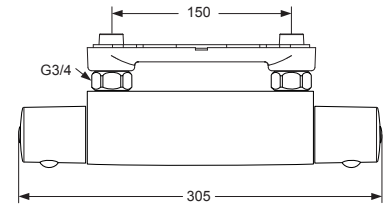

Produced from: March 2010

Bath/Shower Thermostat
chrome **A4899AA**

Shower Thermostat
chrome **A4740AA**

Pos.	Description	Part-Number	Qty.	Pos.	Description	Part-Number	Qty.
1	Cap for handle	A 962 361 LJ	1 Set	17	O - ring Ø 17 x 2	A 961 810 NU	2 pcs
2	Screw Ejot PT KB50x10			18	Seat M20 x 1 left thread		
3	Handle for Temperature	A 962 232 AA	1 pcs	19	Fibre / Filter Ø24x15x2,4	A 962 595 NU	2 pcs
4	Screw M4 L=23,5	A 962 998 NU	2 pcs	20	Connector G3/4		
5	Handle for Volume control	A 962 233 AA	1 pcs	21	Shroud f. wall mounted kit	B 960 722 AA	2 pcs
6	Temp. adjustment compl.	A 963 427 NU	1 Set	22	Compression ring		
7	Therm. Cartridge Bath	A 962 229 NU	1 pcs	23	Brass wall plate		
	Therm. Cartridge Shower	F 961 044 NU	1 pcs	24	Gasket	B 960 721 NU	1 pcs
8	Repair-Set Cartridge	A 962 230 NU	1 Set	25	Nipple G1/2 for shower		
9	Body for Bath/shower & Shower			26	Nipple for spout		
10	Handle insert + stopring	A 963 432 NU	1 Set	27	Seal plate		
11	Headwork (Cartridge)	A 963 400 NU	1 pcs	28	O - ring Ø 6 x 1,5		
12	Cover for B/S&Shr 150mm	A 962 223 AA	1 pcs	29	Cylindrical screw M6x12 DIN6912		
13	Back plate (frame)			30	Aerator M24x1 -D-	A 960 537 AA	1 pcs
14	Ring (Clip)			31	Spout complete	A 4512AA	1 pcs
15	Coupling nut G3/4 - SW30			32	Diverter complete	A 963 336 AA	1 pcs
16	Non-return valve DW15	A 962 594 NU	2 pcs				