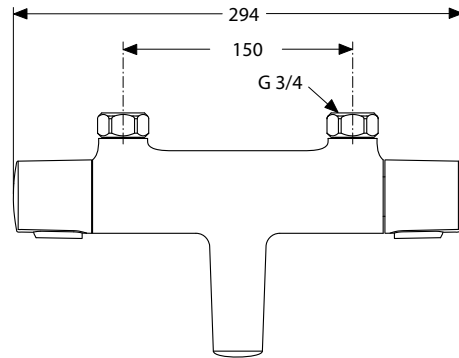

Produced from: July 2010

Bath/Shower Thermostat
chrome **A4815AA**

Bath/Shower Thermostat
with accessories
chrome **A4816AA**

Pos.	Description	Part-Number	Qty.	Pos.	Description	Part-Number	Qty.
1	Cap for handle	A 962 872 AA	1 Set	13	Manifold diverter		
2	Screw Ejot PT KB50x10			14	O - ring Ø 18,77 x 1,78	A 962 529 NU	1 pcs
3	Handle for Temperature	A 962 870 AA	1 pcs	15	O - ring Ø 12,42 x 1,78	A 961 332 NU	2 pcs
4	Screw M4 L=23,5	A 962 998 NU	2 pcs	16	Body for Bath/Shower		
5	Handle for Volume control	A 962 871 AA	1 pcs	17	Coupling nut G3/4 - SW30		
6	Temp. adjustment compl.	A 963 427 NU	1 Set	18	Non-return valve DW15	A 962 594 NU	2 pcs
7	Thermostatic Cartridge	A 962 229 NU	1 pcs	19	O - ring Ø 17 x 2	A 961 810 NU	2 pcs
8	Repair-Set Cartridge	A 962 230 NU	1 Set	19a	Seat M20x1 left thread		
9	Handle insert (Set)	A 963 432 NU	1 Set	20	Strainer (screen)	A962 595 NU	2 pcs
10	Volume control stop ring	A 962 563 NU	1 pcs	21	Deck elbow complete		
11	Thread ring M34x1,5			22	Nipple G1/2 complete	A 963 651 NU	1 pcs
12	Stop valve with diverter	A 962 568 NU	1 pcs	23	Aerator cpl. M24x1	A 960 395 NU	1 pcs