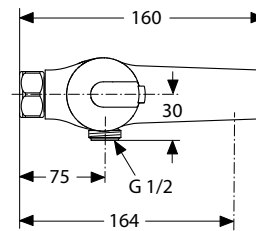

Produced from: July 2010

Bath/Shower Thermostat
chrome **A4815AA**

Bath/Shower Thermostat
with accessories
chrome **A4816AA**

Pos.	Description	Part-Number	Qty.	Pos.	Description	Part-Number	Qty.
1	Cap for handle	A 962 872 AA	1 Set	13	Manifold diverter		
2	Screw Ejot PT KB50x10			14	O - ring Ø 18,77 x 1,78	A 962 529 NU	1 pcs
3	Handle for Temperature	A 962 870 AA	1 pcs	15	O - ring Ø 12,42 x 1,78	A 961 332 NU	2 pcs
4	Screw M4 L=23,5	A 962 998 NU	2 pcs	16	Body for Bath/Shower		
5	Handle for Volume control	A 962 871 AA	1 pcs	17	Coupling nut G3/4 - SW30		
6	Temp. adjustment compl.	A 963 427 NU	1 Set	18	Non-return valve DW15	A 962 594 NU	2 pcs
7	Thermostatic Cartridge	A 962 229 NU	1 pcs	19	O - ring Ø 17 x 2	A 961 810 NU	2 pcs
8	Repair-Set Cartridge	A 962 230 NU	1 Set	19a	Seat M20x1 left thread		
9	Handle insert (Set)	A 963 432 NU	1 Set	20	Strainer (screen)	A962 595 NU	2 pcs
10	Volume control stop ring	A 962 563 NU	1 pcs	21	Deck elbow complete		
11	Thread ring M34x1,5			22	Nipple G1/2 complete	A 963 651 NU	1 pcs
12	Stop valve with diverter	A 962 568 NU	1 pcs	23	Aerator cpl. M24x1	A 960 395 NU	1 pcs