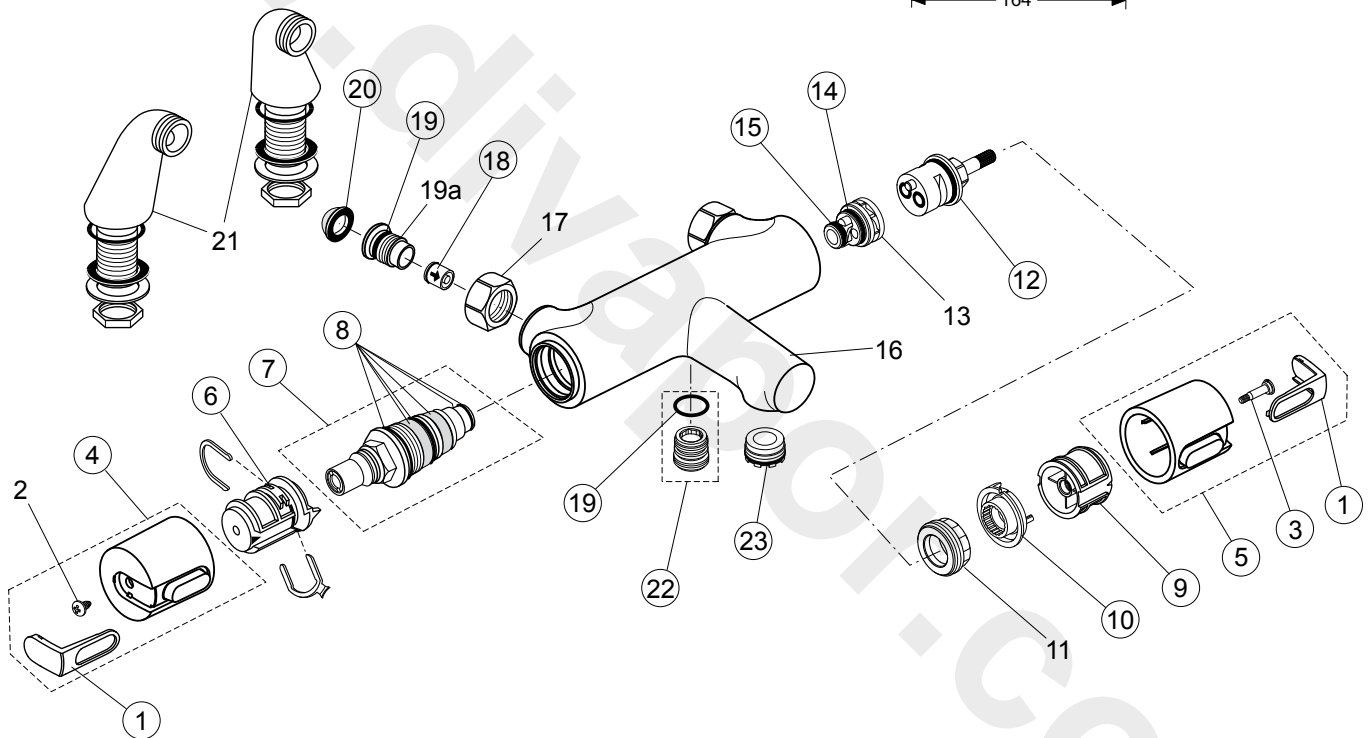

Produced from: July 2010

Bath/Shower Thermostat
chrome **A4815AA**

Bath/Shower Thermostat
with accessories
chrome **A4816AA**

Pos.	Description	Part-Number	Qty.	Pos.	Description	Part-Number	Qty.
1	Cap for handle	A 962 872 AA	1 Set	13	Manifold diverter		
2	Screw Ejot PT KB50x10			14	O - ring Ø 18,77 x 1,78	A 962 529 NU	1 pcs
3	Handle for Temperature	A 962 870 AA	1 pcs	15	O - ring Ø 12,42 x 1,78	A 961 332 NU	2 pcs
4	Screw M4 L=23,5	A 962 998 NU	2 pcs	16	Body for Bath/Shower		
5	Handle for Volume control	A 962 871 AA	1 pcs	17	Coupling nut G3/4 - SW30		
6	Temp. adjustment compl.	A 963 427 NU	1 Set	18	Non-return valve DW15	A 962 594 NU	2 pcs
7	Thermostatic Cartridge	A 962 229 NU	1 pcs	19	O - ring Ø 17 x 2	A 961 810 NU	2 pcs
8	Repair-Set Cartridge	A 962 230 NU	1 Set	19a	Seat M20x1 left thread		
9	Handle insert (Set)	A 963 432 NU	1 Set	20	Strainer (screen)	A962 595 NU	2 pcs
10	Volume control stop ring	A 962 563 NU	1 pcs	21	Deck elbow complete		
11	Thread ring M34x1,5			22	Nipple G1/2 complete	A 963 651 NU	1 pcs
12	Stop valve with diverter	A 962 568 NU	1 pcs	23	Aerator cpl. M24x1	A 960 395 NU	1 pcs