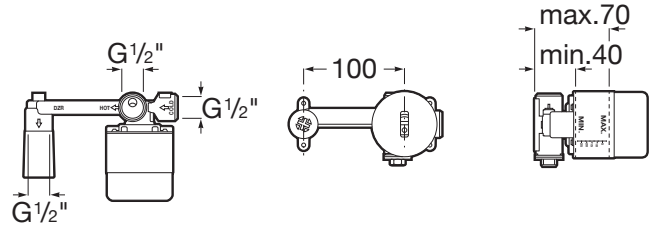

UNIVERSAL

Universal built-in body

TECHNICAL DRAWINGS

FEATURES

Application: Basin

Installation type: Built-in

Type of cartridge: Ceramic Disc

Water connection diameter: 1/2"