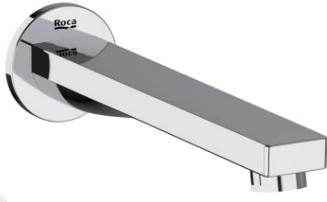

AQUA

Wall-mounted bath spout

TECHNICAL DRAWINGS

FEATURES

Application: Bath

Finish: Chrome

Number of ways: 1

EverShine