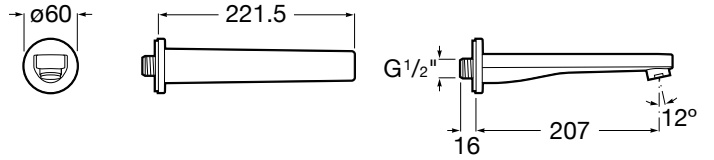

AQUA

Wall-mounted bath spout

TECHNICAL DRAWINGS

FEATURES

Application: Bath

Finish: Chrome

Number of ways: 1

EverShine