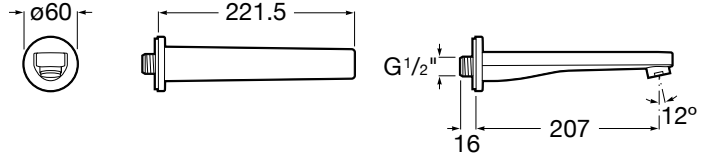

AQUA

Wall-mounted bath spout

TECHNICAL DRAWINGS

FEATURES

Application: Bath

Number of ways: 1

Aqua

This collection is a design proposal that blends into the bathroom space, where a great deal of thought has been given to the principles of saving, sustainability and integration in the technological conception of each item.